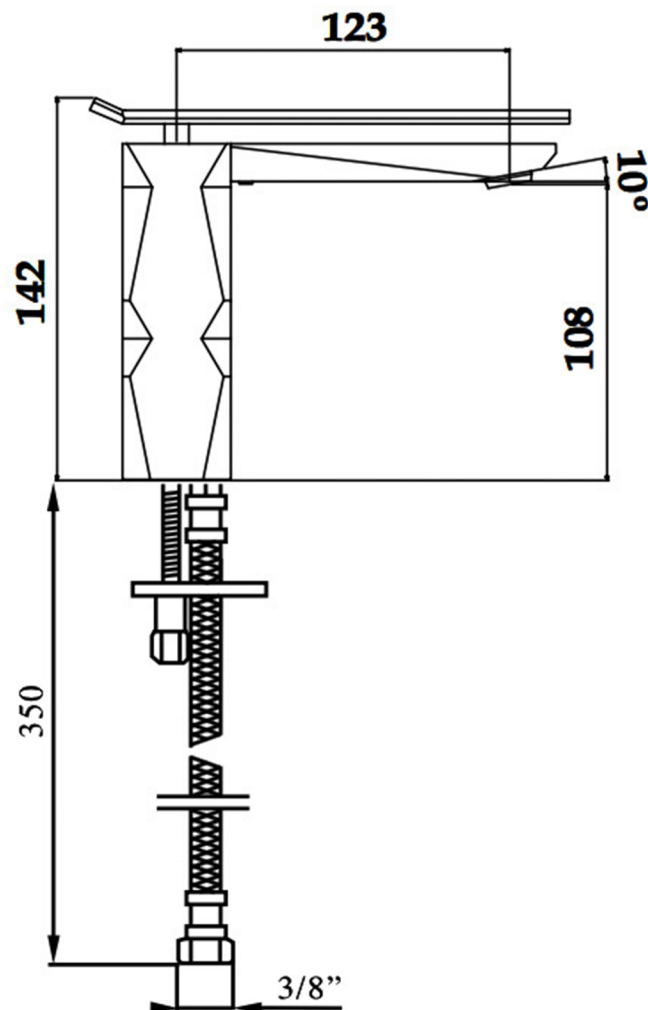

IKON

Model: IKON

Category: Bathroom Faucet

Material: Lead-Free Brass

Dimensions: 8.1" (L) x 1.3" (W) x 5.6" (H)

Description: Luxury bathroom faucet in polished chrome finish.

*Numbers are in millimeter