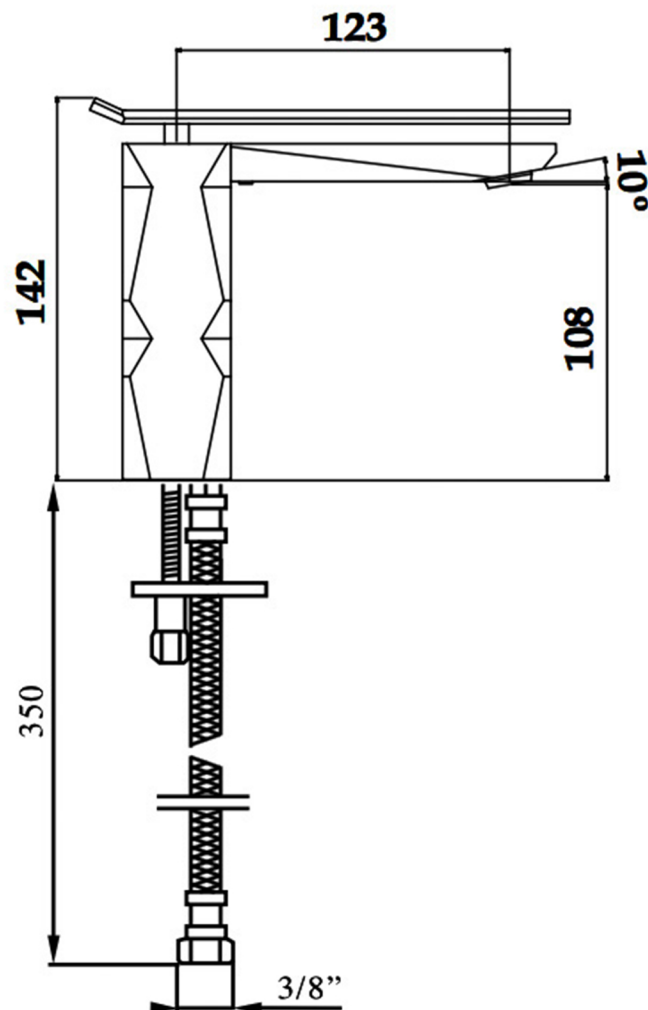

IKON

Model: IKON

Category: Bathroom Faucet

Material: Lead-Free Brass

Dimensions: 8.1" (L) x 1.3" (W) x 5.6" (H)

Description: Luxury bathroom faucet in white finish.

*Numbers are in millimeter