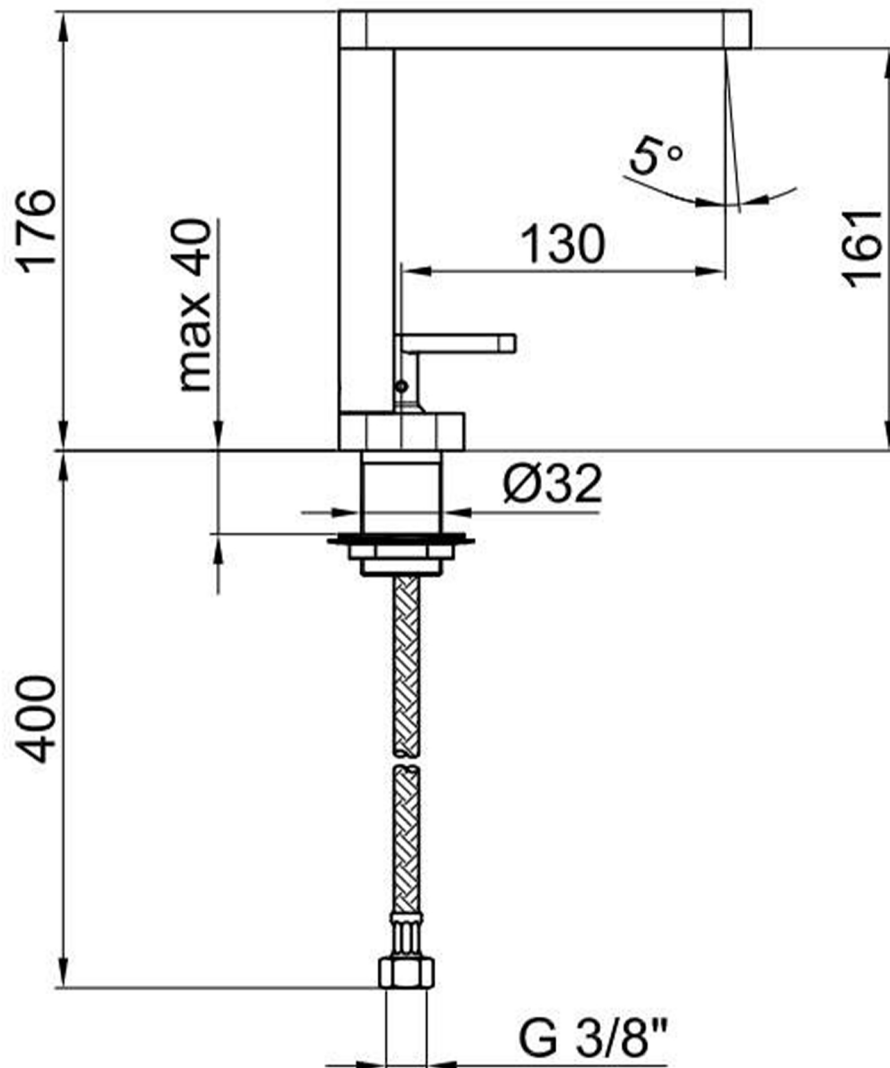

FAU-LIL-PCR

Category: Bathroom Faucet

Material: Lead-Free Brass

Dimensions: 7.4" (L) x 2.9" (W) x 6.9" (H)

Description: Luxury bathroom faucet in polished chrome finish.

*Numbers are in millimeter