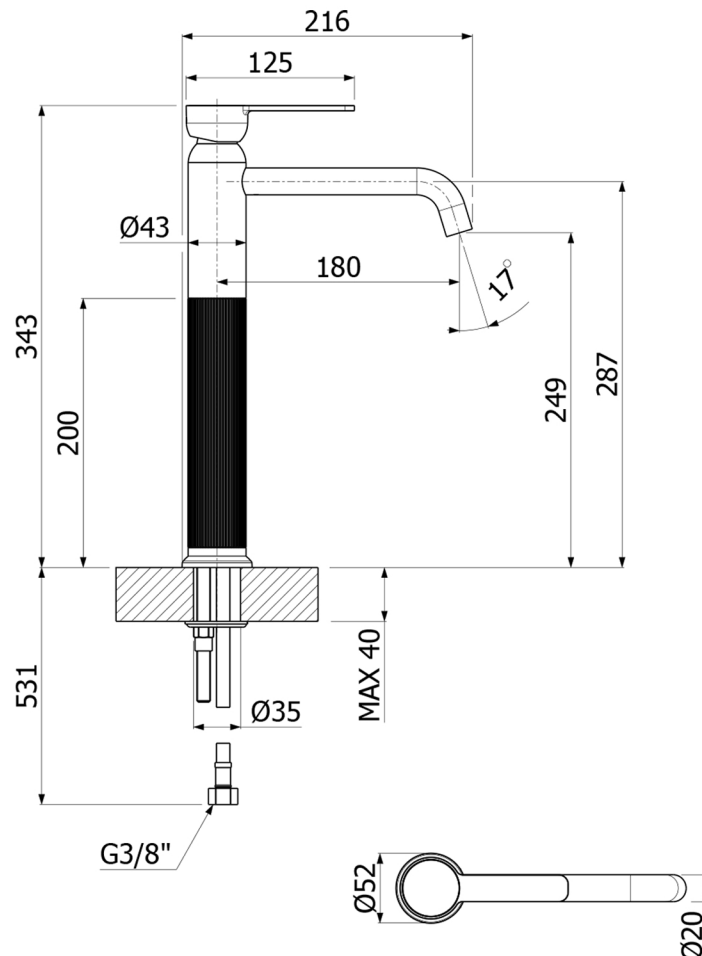

# RIGATO

**Category:** Bathroom Faucet  
**Material:** Lead-Free Brass  
**Spout Reach:** 8.5"  
**Spout/Faucet Height:** 13.5"

## Technical Data

\*Numbers are in millimeters