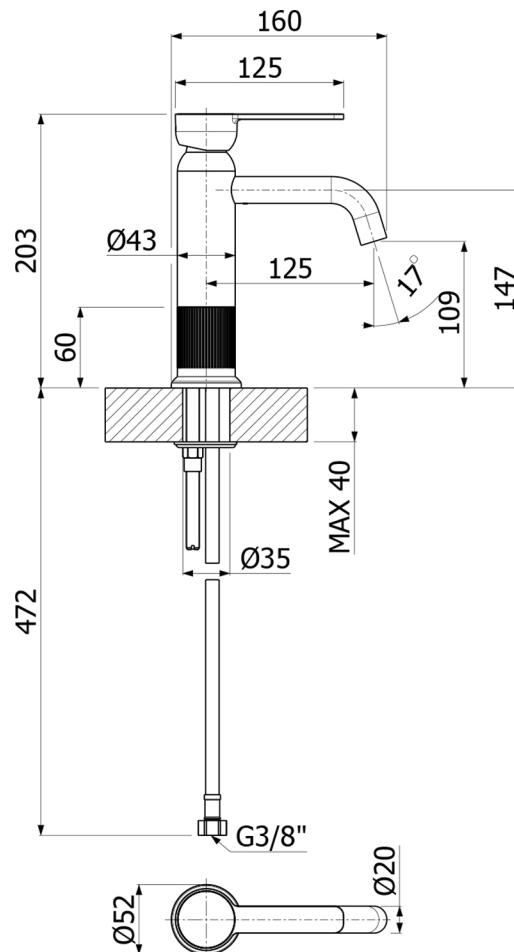

# RIGATO

**Category:** Bathroom Faucet  
**Material:** Lead-Free Brass  
**Spout Reach:** 6.2"  
**Spout/Faucet Height:** 7.9"

## Technical Data

\*Numbers are in millimeters