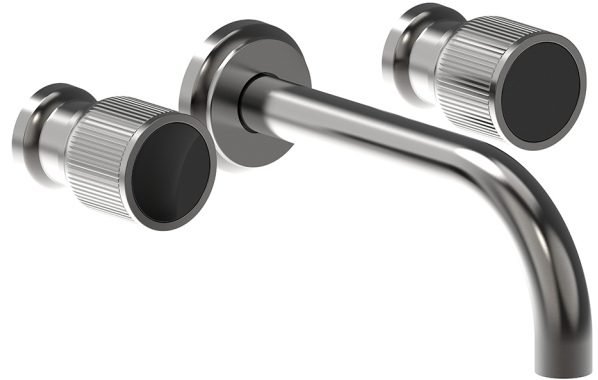

RIGATO

Category: Bathroom Faucet

Material: Lead-Free Brass

Spout Reach: 8.3"

Technical Data

*Numbers are in millimeters

IT | Istruzioni Di Montaggio
GB | Assembly Instructions
FR | Instructions de montage
DE | Montageanleitung
ES | Instrucciones de montaje