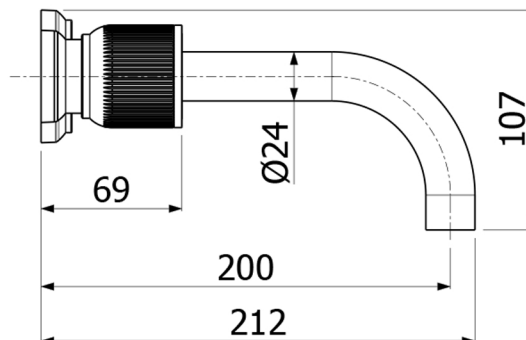

RIGATO

Category: Bathroom Faucet

Material: Lead-Free Brass

Spout Reach: 8.3"

Technical Data

*Numbers are in millimeters

IT | Istruzioni Di Montaggio
GB | Assembly Instructions
FR | Instructions de montage
DE | Montageanleitung
ES | Instrucciones de montaje