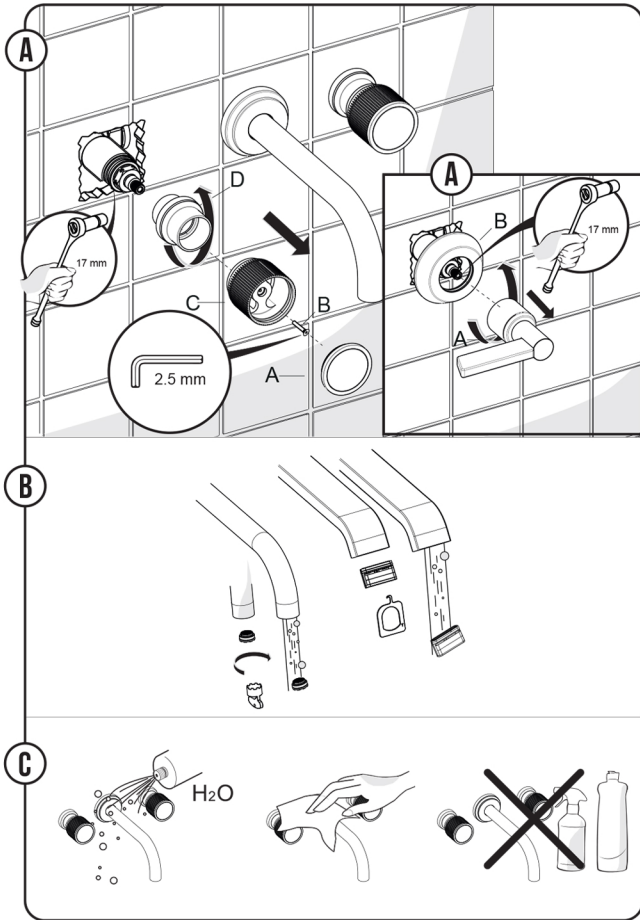

RIGATO

Category: Bathroom Faucet

Material: Lead-Free Brass

Spout Reach: 8.3"

Technical Data

*Numbers are in millimeters

IT | Istruzioni Di Montaggio
GB | Assembly Instructions
FR | Instructions de montage
DE | Montageanleitung
ES | Instrucciones de montaje