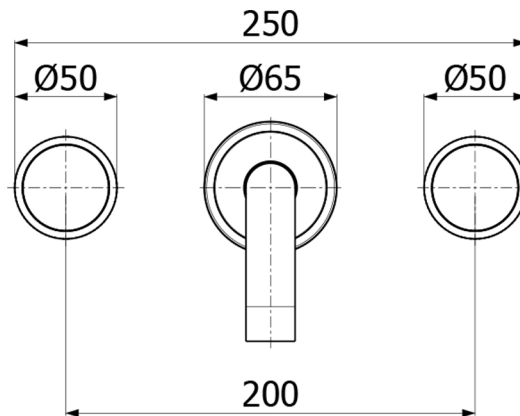

RIGATO

Category: Bathroom Faucet

Material: Lead-Free Brass

Spout Reach: 8.3"

Technical Data

*Numbers are in millimeters

IT | Istruzioni Di Montaggio
GB | Assembly Instructions
FR | Instructions de montage
DE | Montageanleitung
ES | Instrucciones de montaje