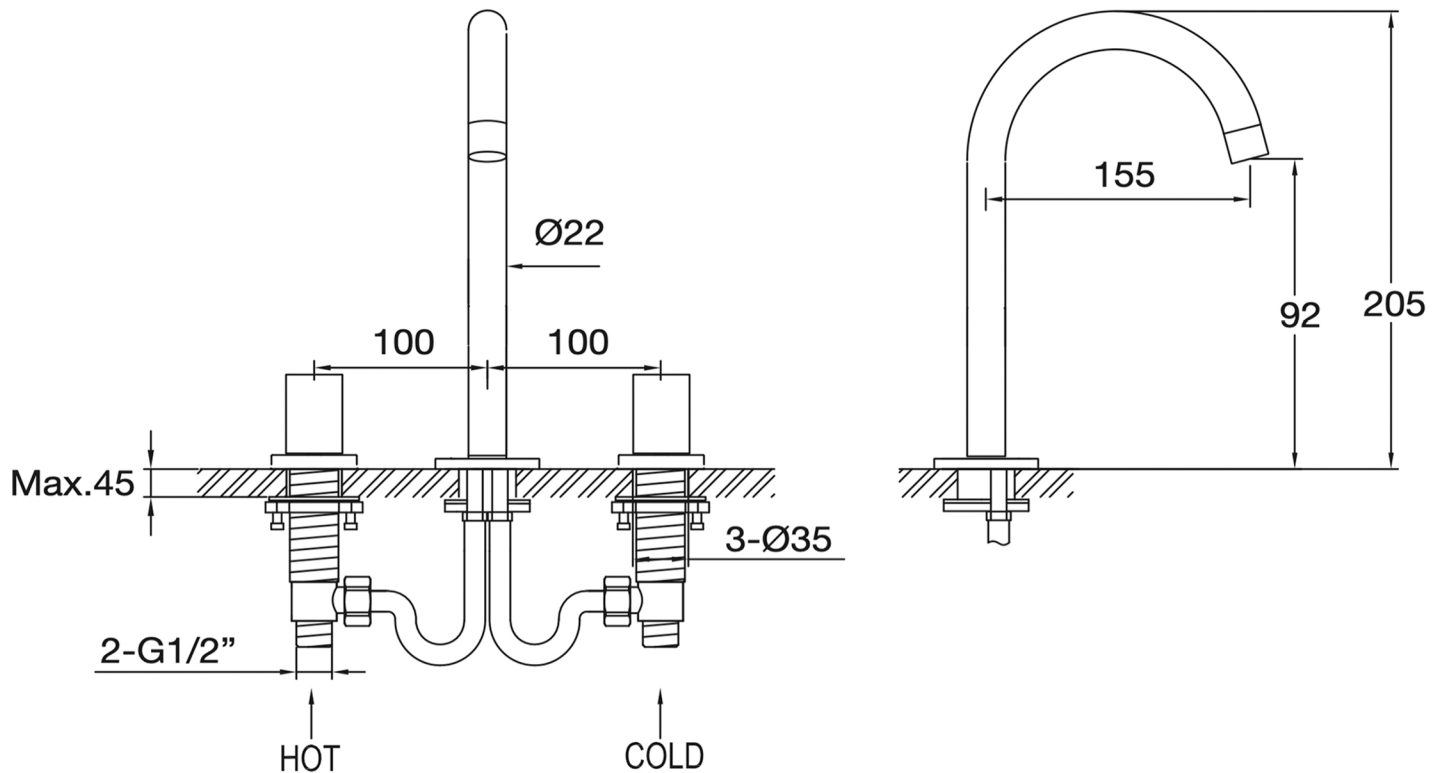

MARBLE

Category: Bathroom Faucet

Material: Lead-Free Brass

Spout Reach: 6.1"

Spout/Faucet Height: 8"

Technical Data

*Numbers are in millimeters