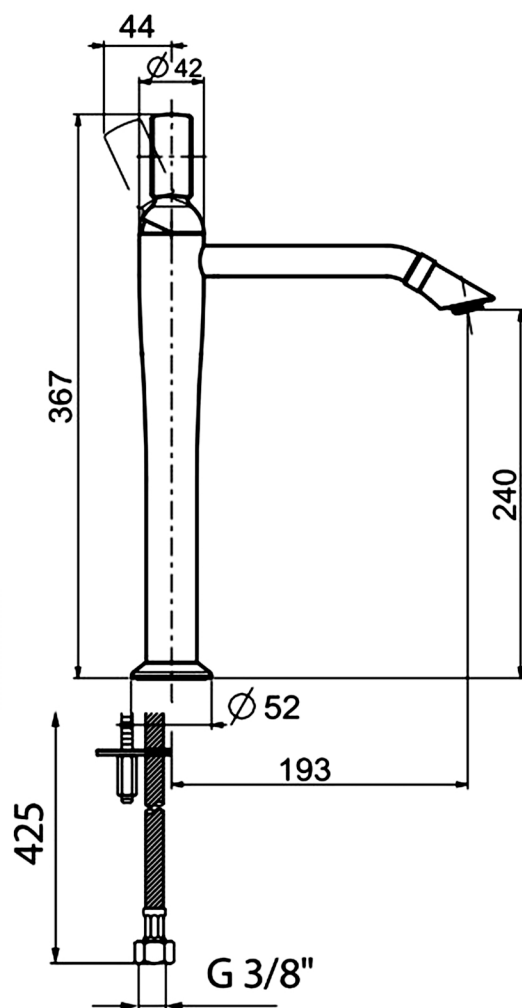

FAU-OPH-CHR

Category: Bathroom Faucet

Material: Lead-Free Brass

Dimensions: 8.8" (L) x 2" (W) x 14.4" (H)

Description: Luxury bathroom faucet in polished chrome finish.

*Numbers are in millimeter