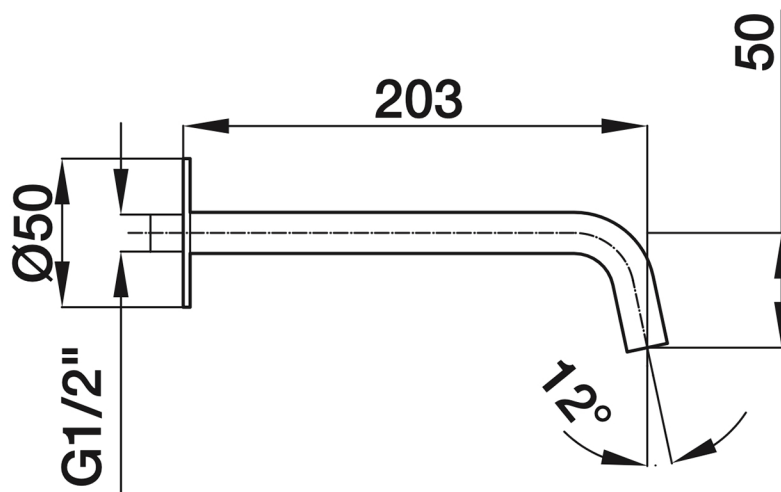

## PREZIOSA

Model: Preziosa

Category: Bathroom Faucet

Material: Lead-Free Brass

Dimensions:

1.2"(L) x 1.2"(W) x 7.9"(H)

Description: Luxury wall-mount bathroom faucet.

\*Numbers are in millimeters