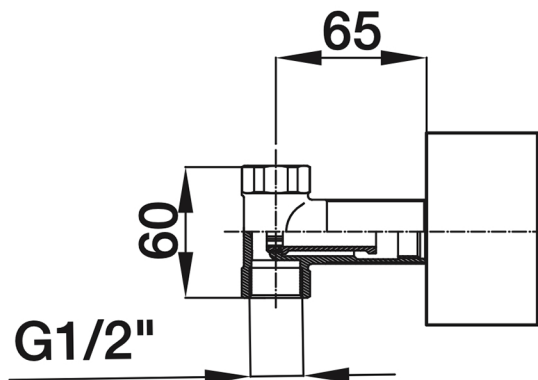

## PREZIOSA

Model: Preziosa

Category: Bathroom Faucet

Material: Lead-Free Brass

Dimensions:

1.2"(L) x 1.2"(W) x 7.9"(H)

Description: Luxury wall-mount bathroom faucet.

\*Numbers are in millimeters