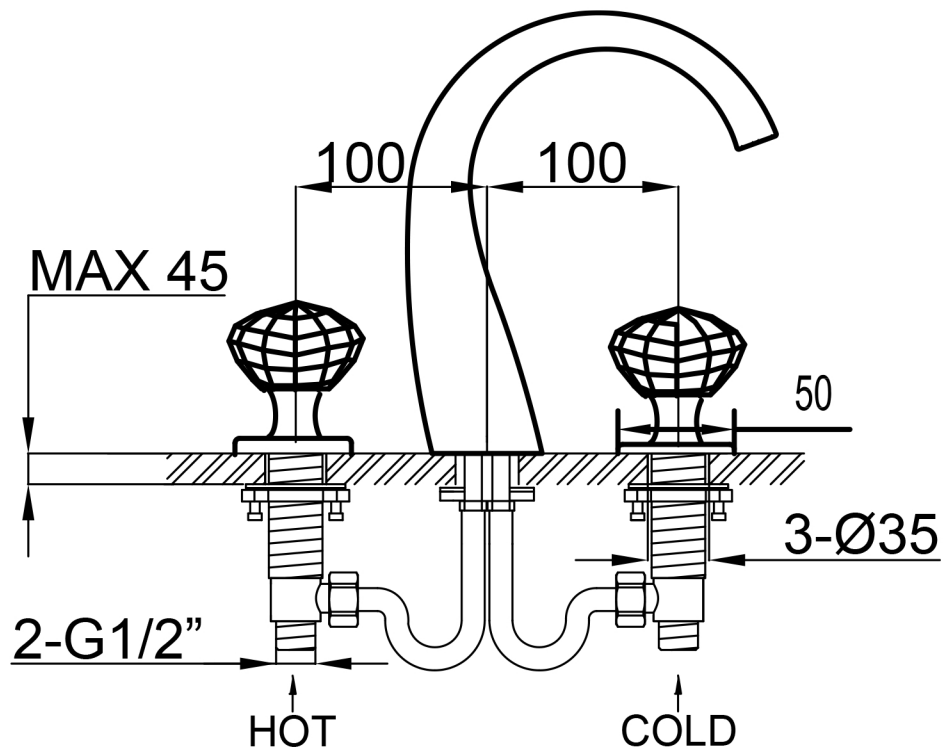

# ROCK

Category: Bathroom Faucet

Material: Lead-Free Brass

Spout Reach: 3.9"

Spout/Faucet Height: 6.1"

## Technical Data

\*Numbers are in millimeters