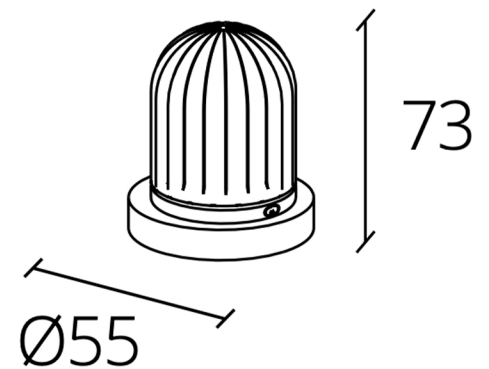

## ROYAL

Model: Royal

Category: Bathroom Faucet

Material: Lead-Free Brass/Crystal

Dimensions: 8.3"(L) x 2.1"(W)

Description: Luxury wallmount bathroom faucet with crystal handles.

\*Numbers are in millimeters