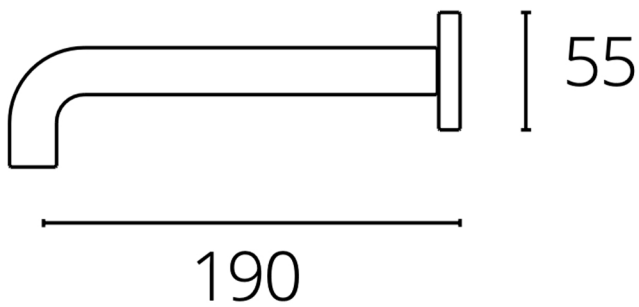

## ROYAL

Model: Royal

Category: Bathroom Faucet

Material: Lead-Free Brass/Crystal

Dimensions: 8.3"(L) x 2.1"(W)

Description: Luxury wallmount bathroom faucet with crystal handles.

\*Numbers are in millimeters