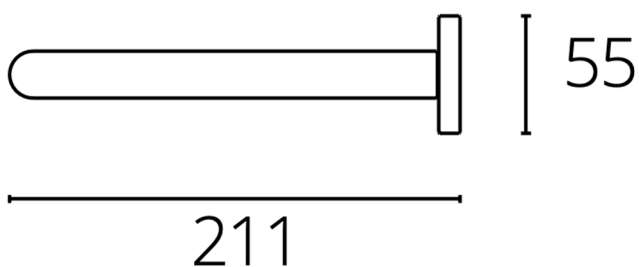

## ROYAL

Model: Royal

Category: Bathroom Faucet

Material: Lead-Free Brass/Crystal

Dimensions: 8.3"(L) x 2.1"(W)

Description: Luxury wallmount bathroom faucet with crystal handles.

\*Numbers are in millimeters