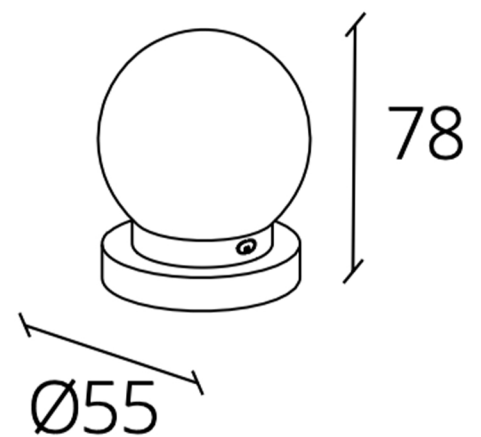

ROYAL

Model: Royal

Category: Bathroom Faucet

Material: Lead-Free Brass/Crystal

Dimensions: 8.3"(L) x 2.1"(W)

Description: Luxury wallmount bathroom faucet with crystal handles.

*Numbers are in millimeters