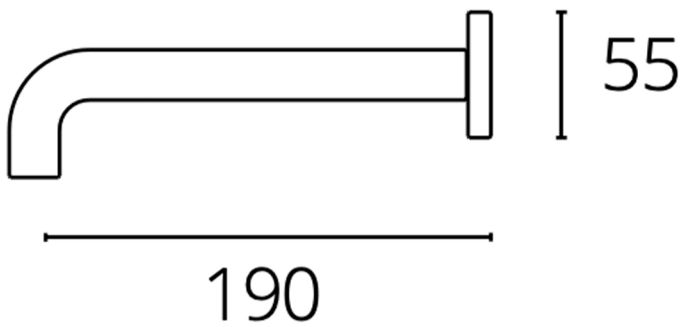

ROYAL

Model: Royal

Category: Bathroom Faucet

Material: Lead-Free Brass/Crystal

Dimensions: 8.3"(L) x 2.1"(W)

Description: Luxury wallmount bathroom faucet with crystal handles.

*Numbers are in millimeters