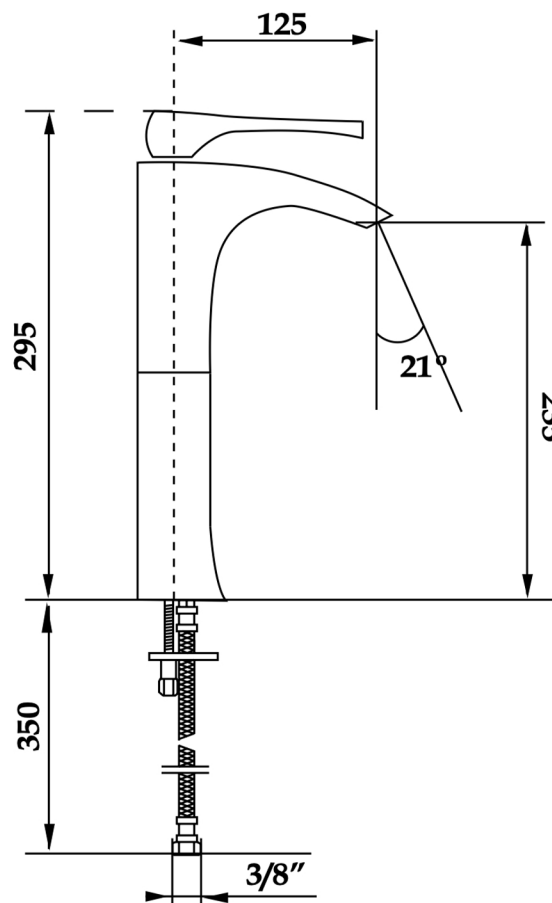

# SKIP

**Category:** Bathroom Faucet  
**Material:** Lead-Free Brass  
**Spout Reach:** 4.9"  
**Spout/Faucet Height:** 11.6"

## Technical Data

\*Numbers are in millimeters