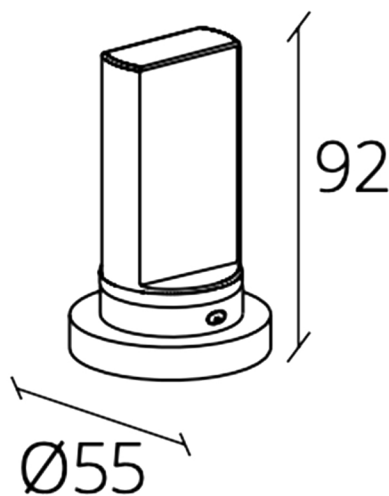

TONALITA

Model: Tonalita

Category: Bathroom Faucet

Material: Lead-Free Brass/Crystal

Dimensions: 8.3"(L) x 2.1"(W)

Description: Luxury wallmount bathroom faucet with crystal handles.

*Numbers are in millimeters