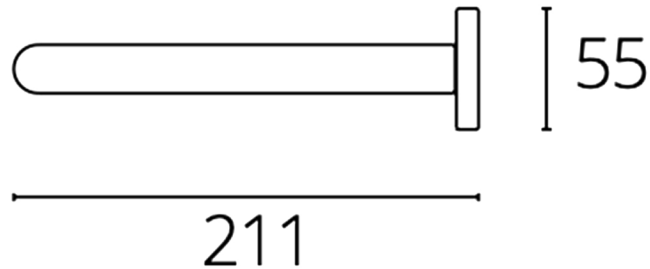

TONALITA

Model: Tonalita

Category: Bathroom Faucet

Material: Lead-Free Brass/Crystal

Dimensions: 8.3"(L) x 2.1"(W)

Description: Luxury wallmount bathroom faucet with crystal handles.

*Numbers are in millimeters