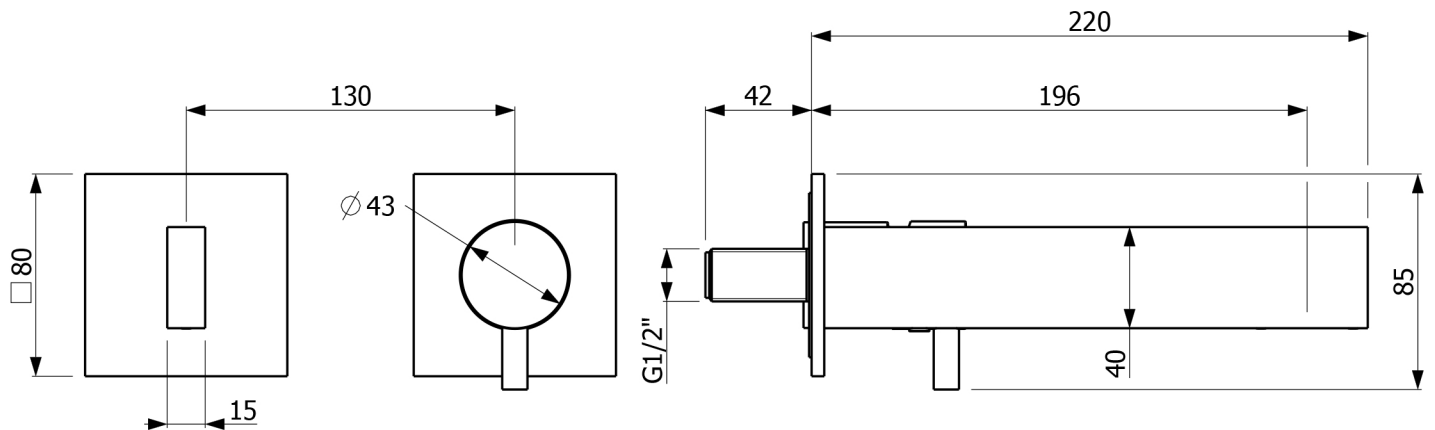

W31

Category: Bathroom Faucet

Material: Lead-free Brass

Dimensions:

3.1"(L) x 3.1"(W) x 8.6"(H)

Colors:

Polished Polished Brushed Black
Gold Chrome Gold

Technical Data

*Numbers are in millimeters