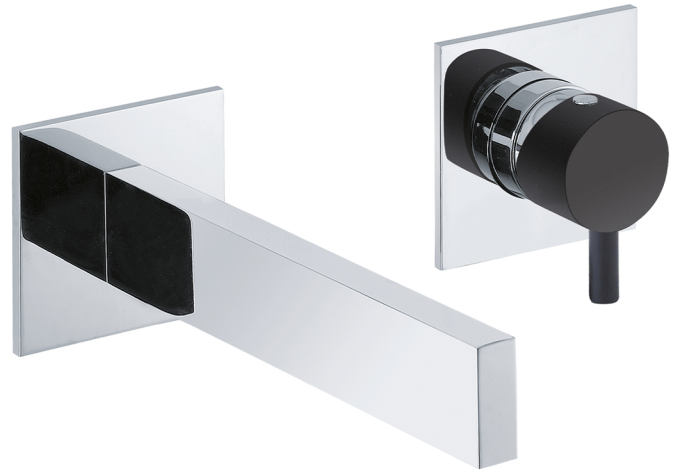

W31

Category: Bathroom Faucet

Material: Lead-free Brass

Dimensions:

3.1"(L) x 3.1"(W) x 8.6"(H)

Colors:

Polished Polished Brushed Black
Gold Chrome Gold

Technical Data