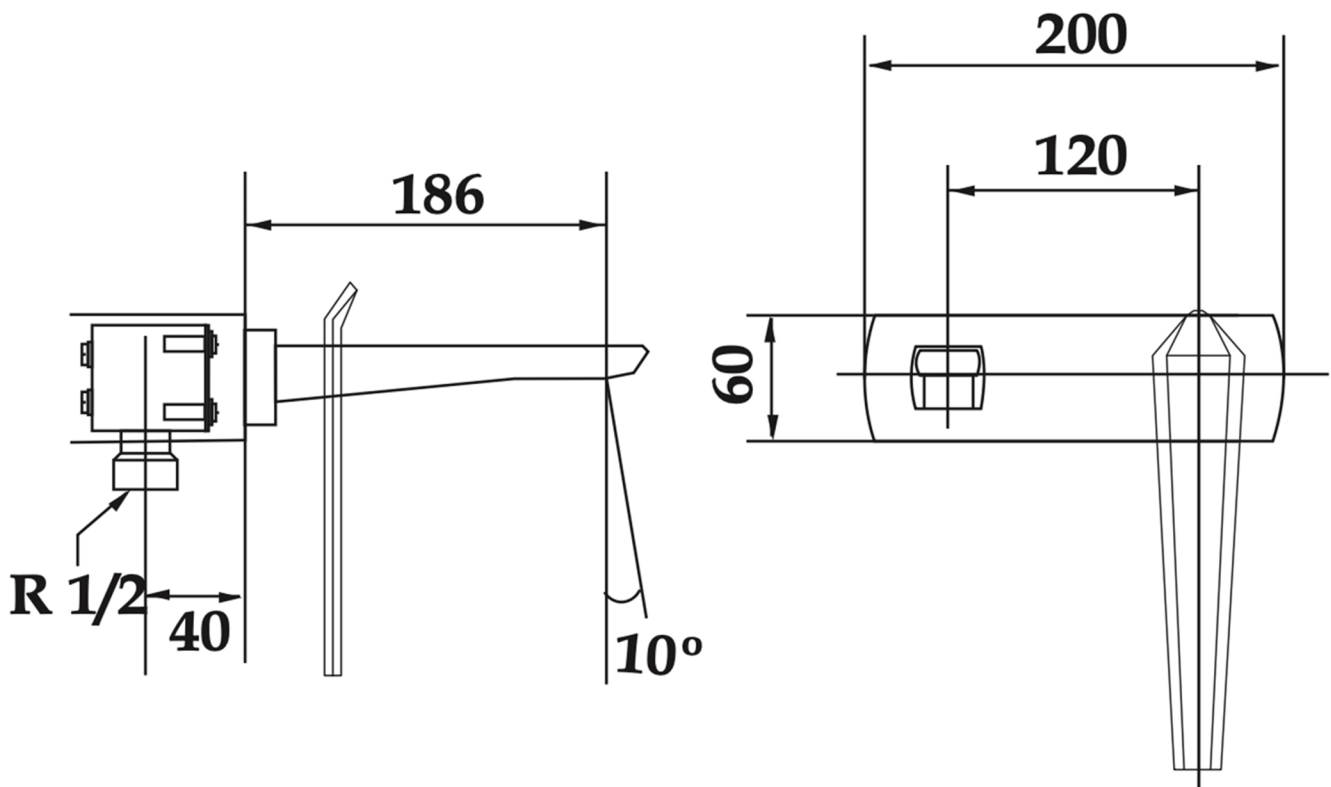

IKON

Model: Ikon

Category: Bathroom Faucet

Material: Lead-Free Brass

Dimensions: 7.8" (L) x 2.3" (W) x 7.3" (H)

Description: Luxury bathroom faucet in brushed gold finish.

*Numbers are in millimeters