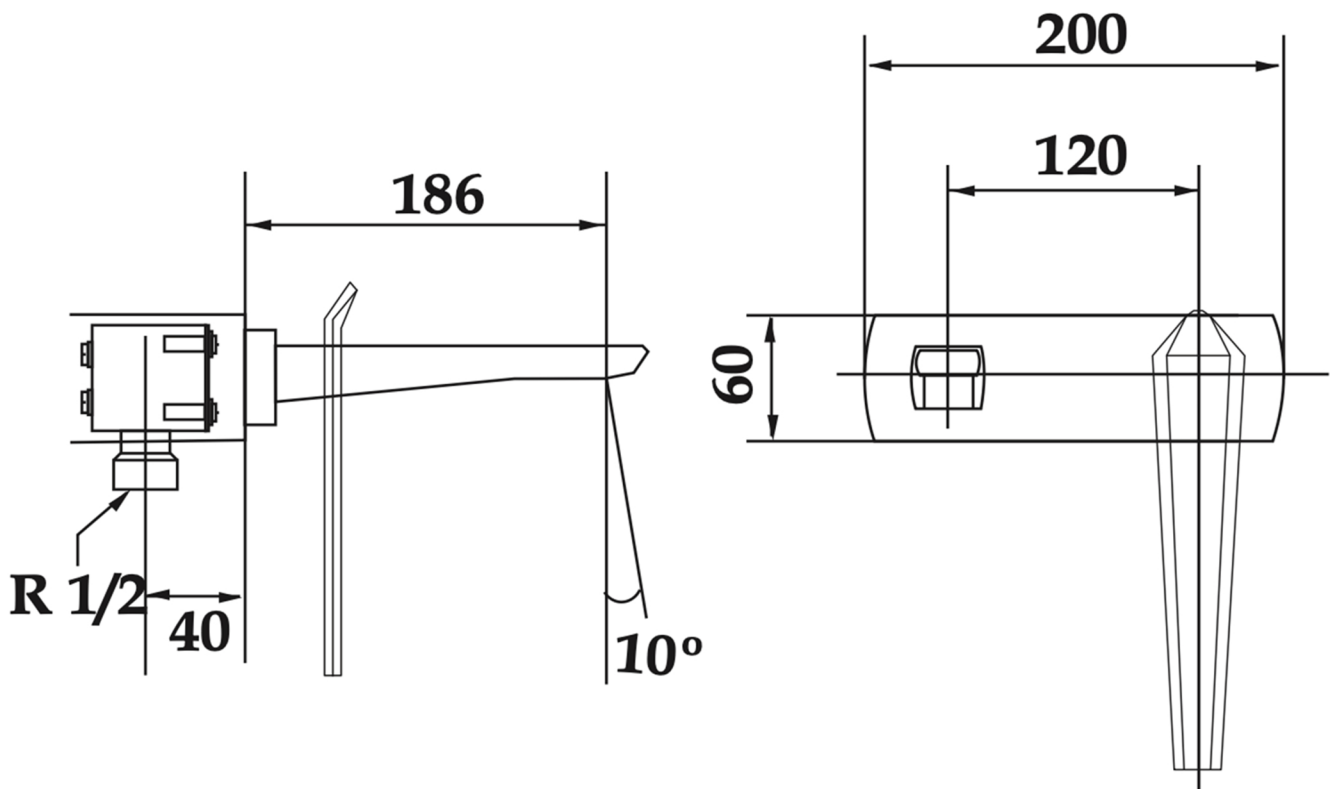

## IKON

Model: Ikon  
Category: Bathroom Faucet  
Material: Lead-Free Brass  
Dimensions: 7.8" (L) x 2.3" (W) x 7.3" (H)

Description: Luxury bathroom faucet in polished chrome finish.

\*Numbers are in millimeters