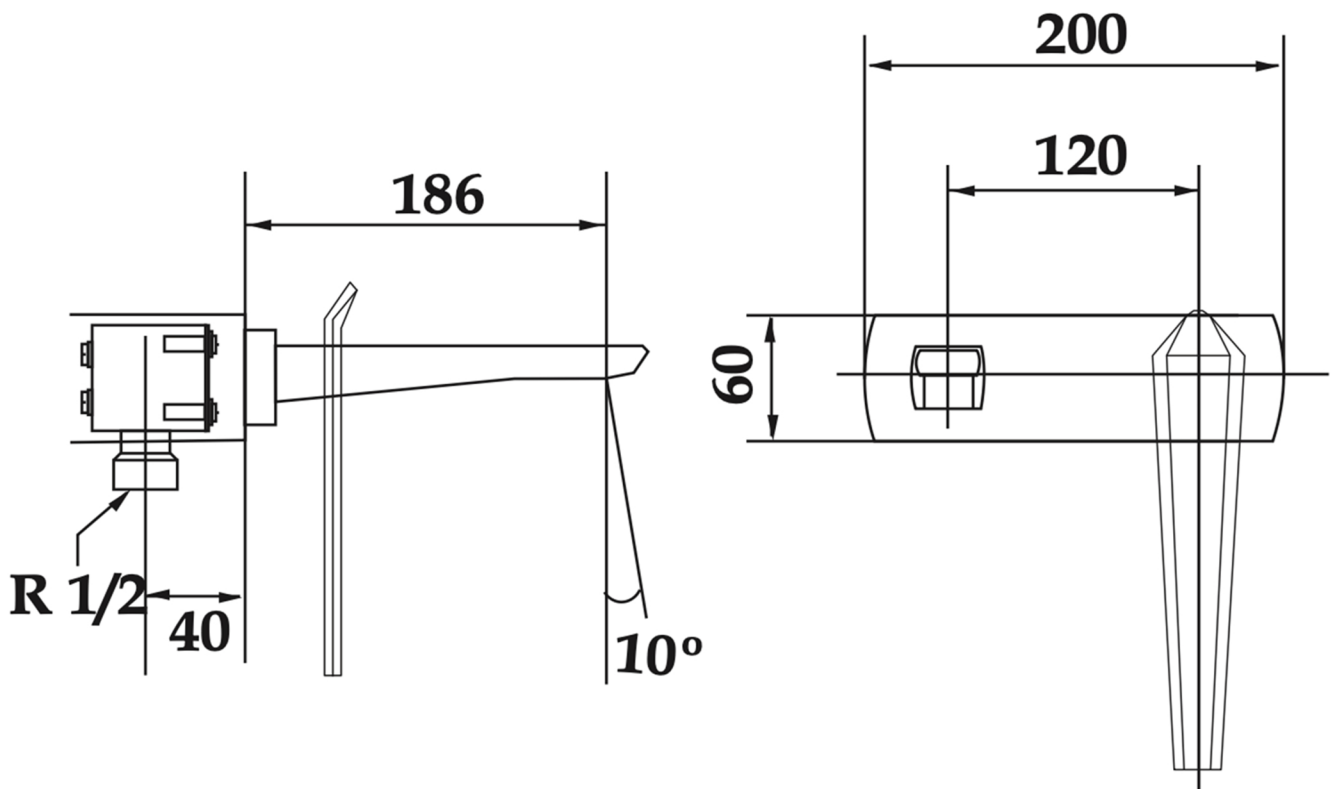

IKON

Model: Ikon
Category: Bathroom Faucet
Material: Lead-Free Brass
Dimensions: 7.8" (L) x 2.3" (W) x 7.3" (H)

Description: Luxury bathroom faucet in rose gold finish.

*Numbers are in millimeters