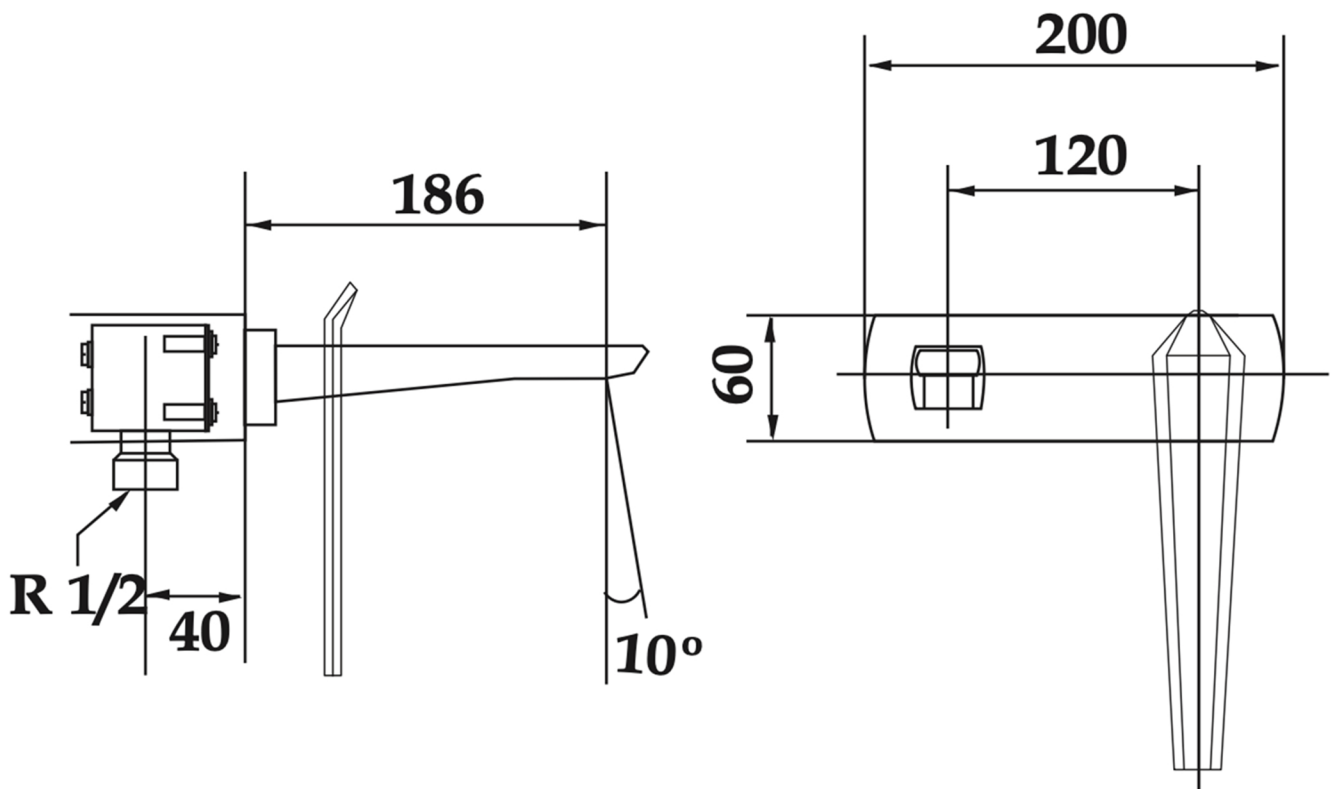

IKON

Model: Ikon

Category: Bathroom Faucet

Material: Lead-Free Brass

Dimensions: 7.8" (L) x 2.3" (W) x 7.3" (H)

Description: Luxury bathroom faucet in white finish.

*Numbers are in millimeters