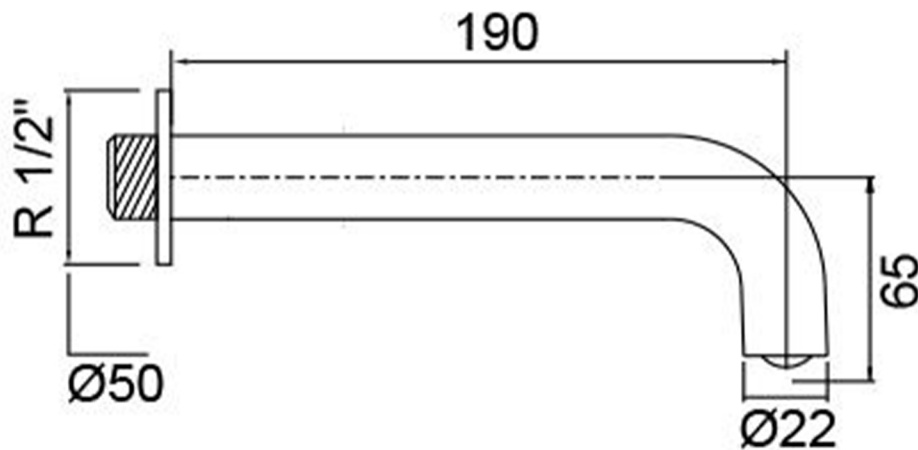

## LUX

Category: Bathroom Faucet

Material: Lead-Free Brass

Dimensions: 1.2" (L) x 1.2" (W) x 7.4" (H)

Description: Luxury bathroom faucet in polished chrome finish.

\*Numbers are in millimeter