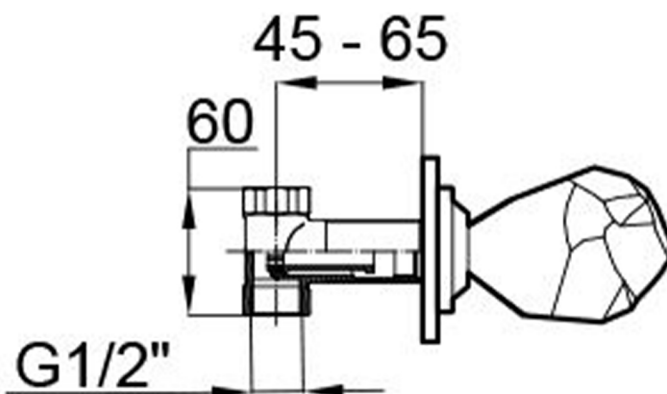

## LUX

Category: Bathroom Faucet

Material: Lead-Free Brass

Dimensions: 1.2" (L) x 1.2" (W) x 7.4" (H)

Description: Luxury bathroom faucet in polished chrome finish.

\*Numbers are in millimeter