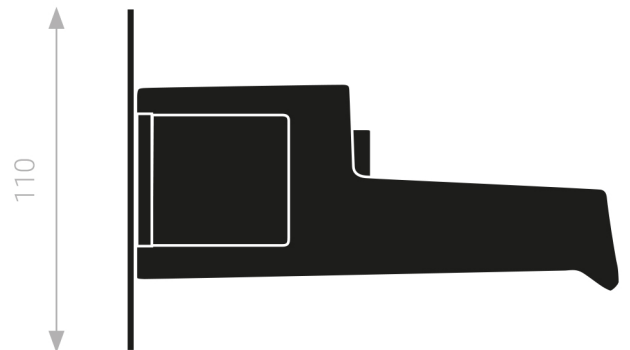

RAMADA MONO

Category: Bathroom Faucet

Material: Crystal/Brass

Dimensions:

9.3" (L) x 4.3" (W) x 6.1" (H)

Colors:

Polished
Gold

Satin
Gold

Polished
Chrome

Technical Data

238

110

157

*Numbers are in millimeters