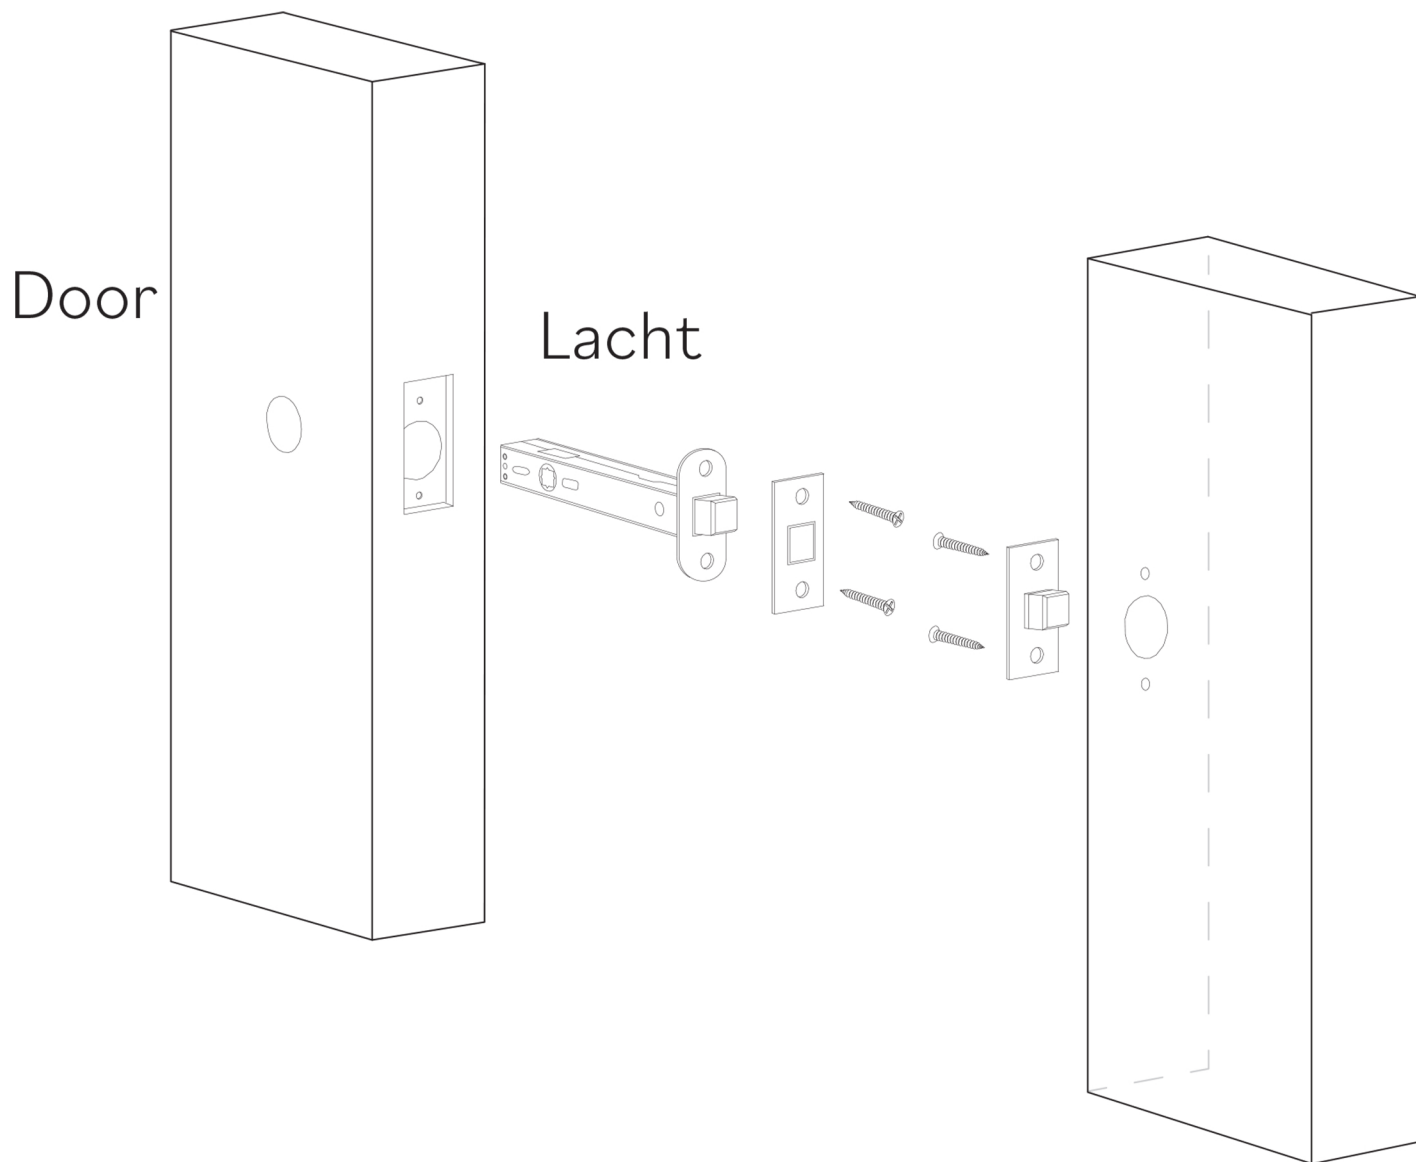

## CARBON

Category: Door Handle

Material: Crystal

Dimensions: 5.1''(L) x 2''(W) x 2.3''(H)

\*Numbers are in millimeters

## PASSAGE

### DOUBLE INSTALLATION

1 for the handle  
1 for the latchbolt