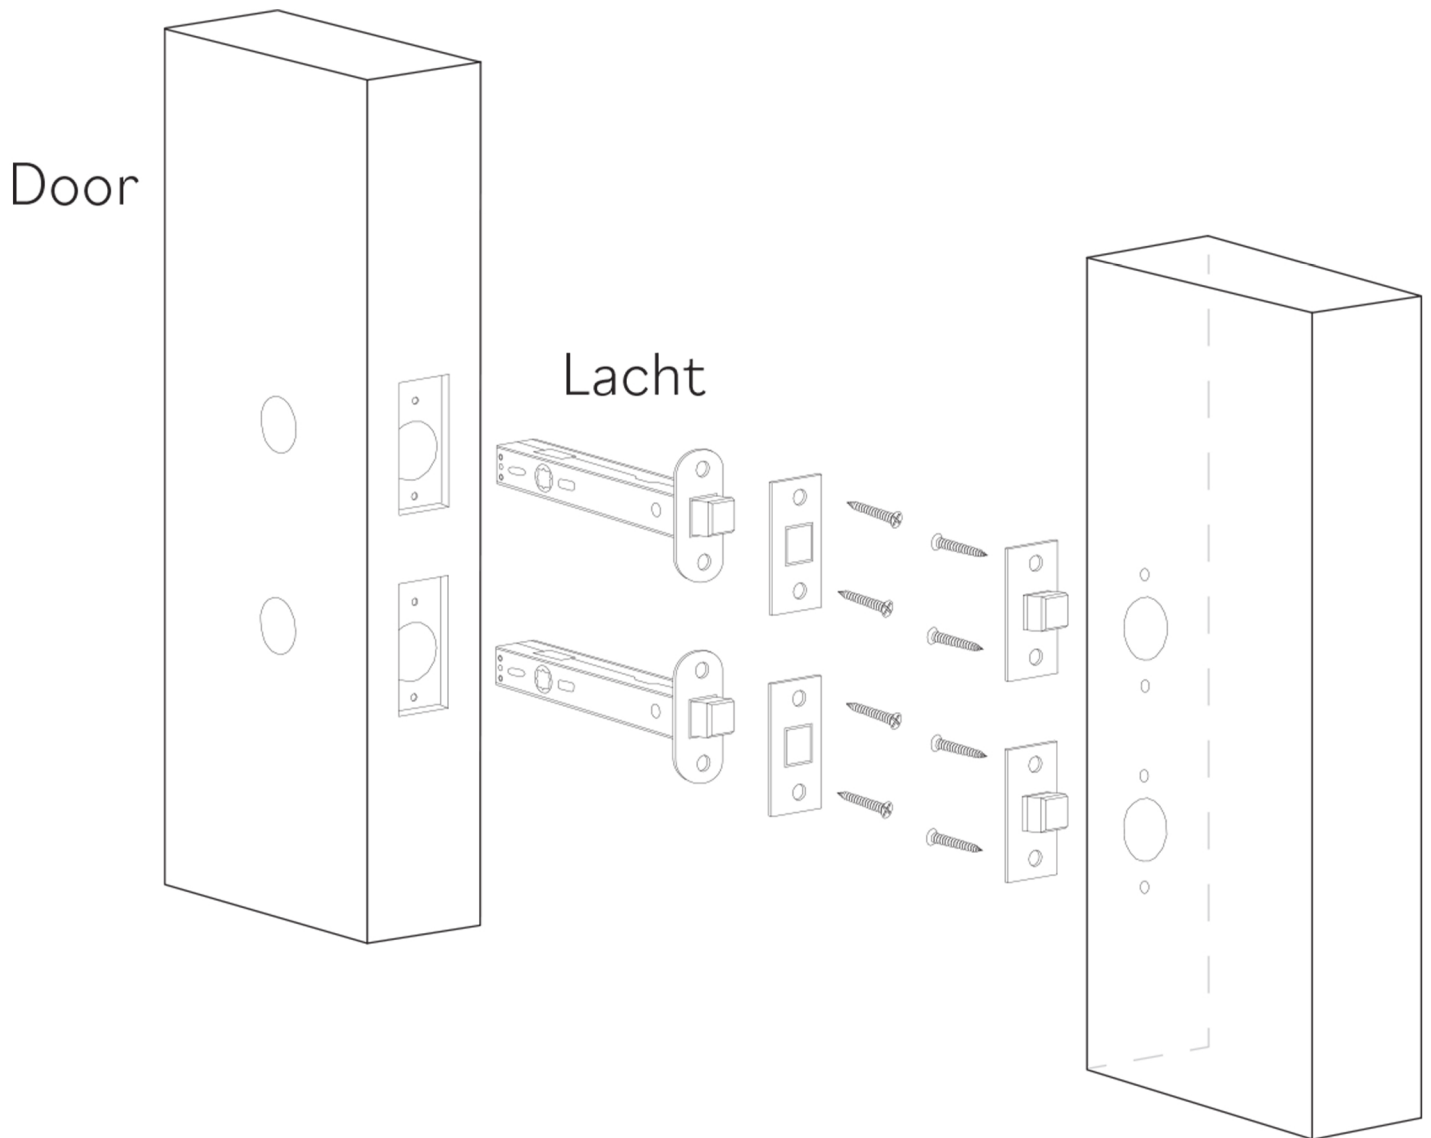

## CARBON

Category: Door Handle

Material: Crystal

Dimensions: 5.1''(L) x 2''(W) x 2.3''(H)

\*Numbers are in millimeters

## PASSAGE

### DOUBLE INSTALLATION

1 for the handle  
1 for the latchbolt