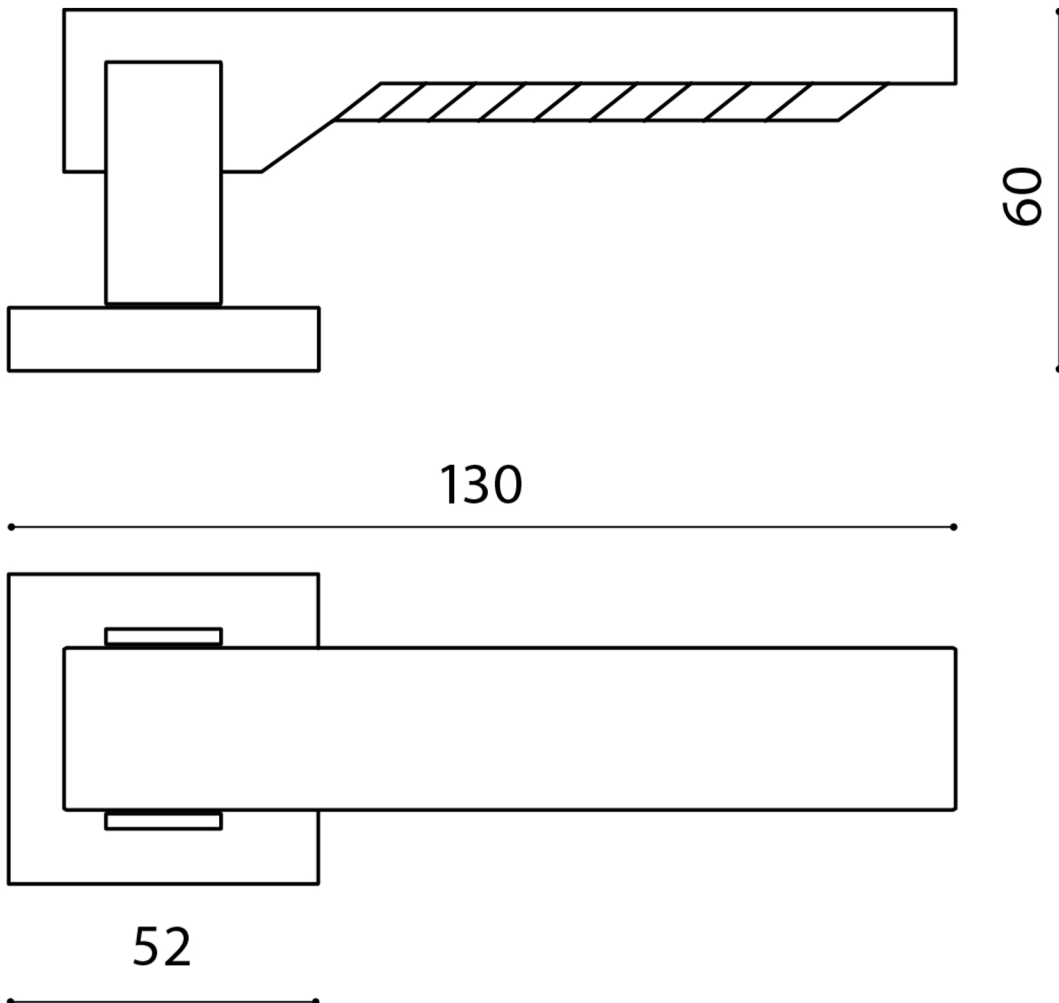

## CARBON

Category: Door Handle

Material: Crystal

Dimensions: 5.1''(L) x 2''(W) x 2.3''(H)

\*Numbers are in millimeters