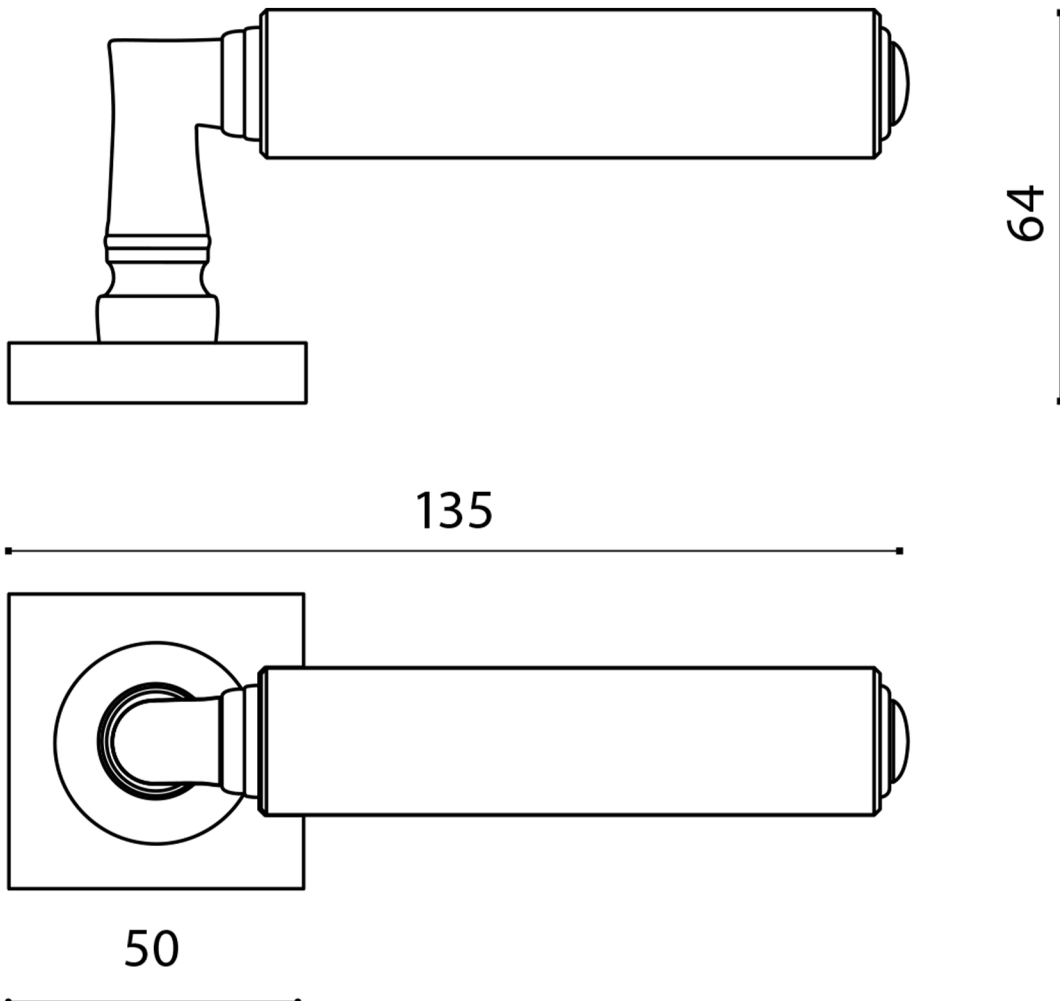

CUBO

Category: Door Handle

Material: Brass/Crystal

Dimensions: 5.3"(L) x 1.9"(W) x 2.9"(H)

*Numbers are in millimeters

ASSEMBLY INSTRUCTIONS PASSAGE & PUSH-PIN PRIVACY

ASSEMBLY INSTRUCTIONS THUMB-TURN PRIVACY

DOUBLE INSTALLATION

1 for the handle
1 for the latchbolt