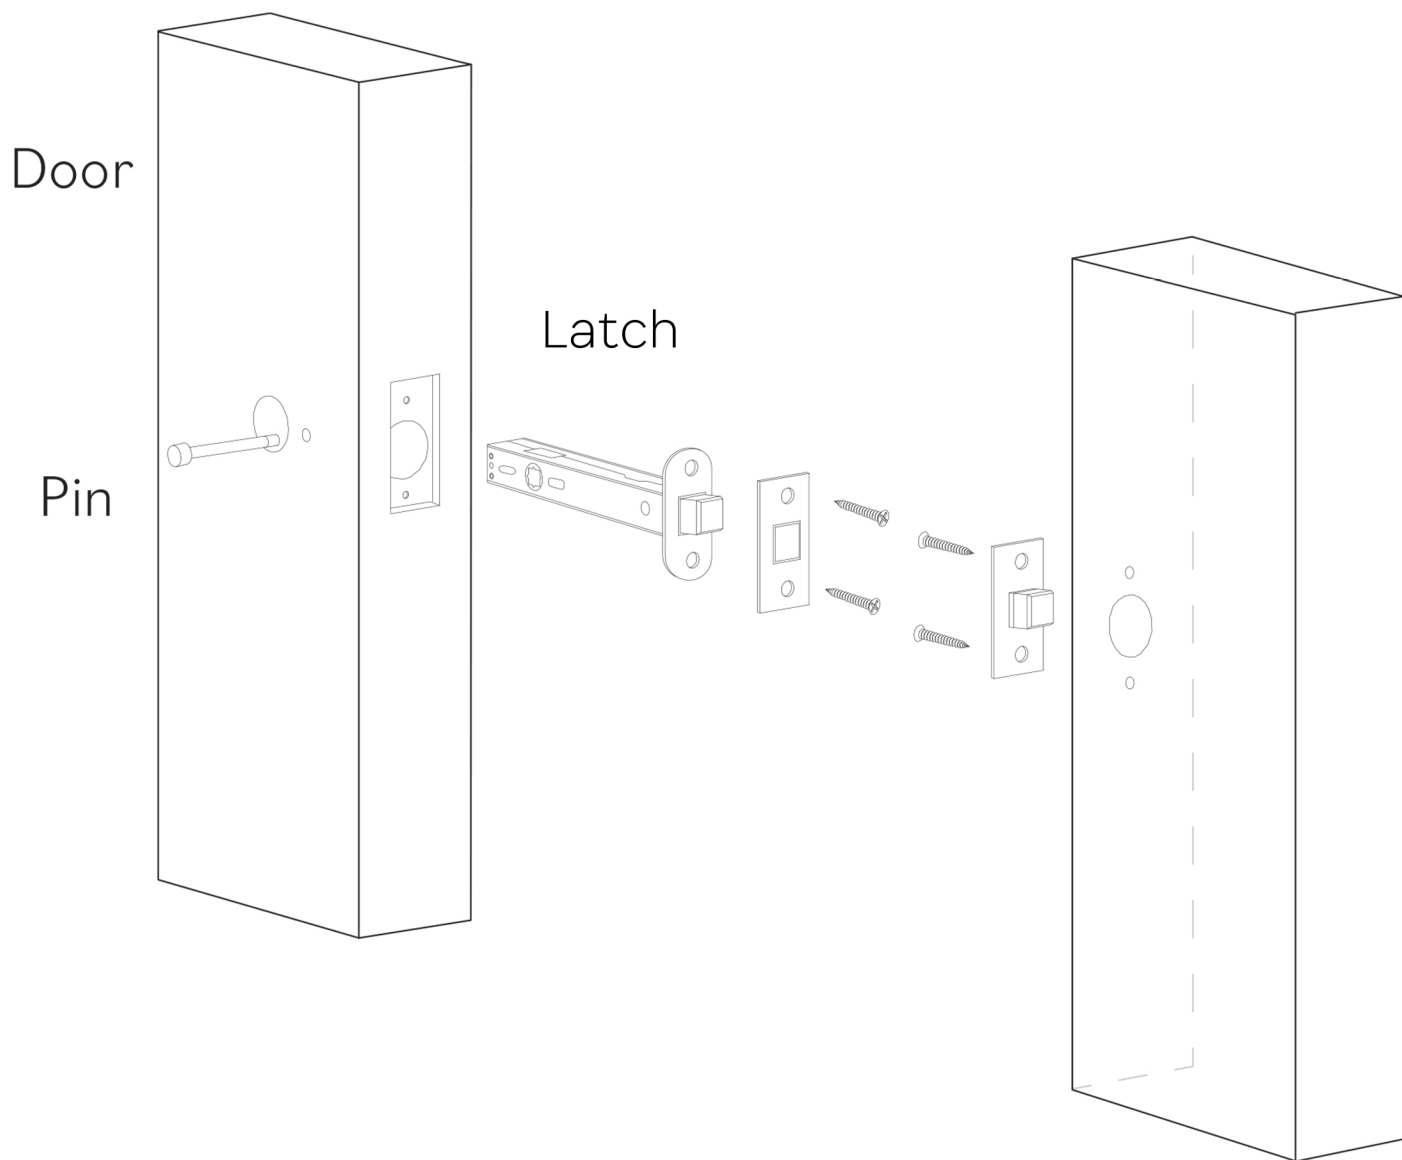

CUBO

Category: Door Handle

Material: Brass/Crystal

Dimensions: 5.3"(L) x 1.9"(W) x 2.9"(H)

*Numbers are in millimeters

ASSEMBLY INSTRUCTIONS PASSAGE & PUSH-PIN PRIVACY

ASSEMBLY INSTRUCTIONS THUMB-TURN PRIVACY

DOUBLE INSTALLATION

1 for the handle
1 for the latchbolt