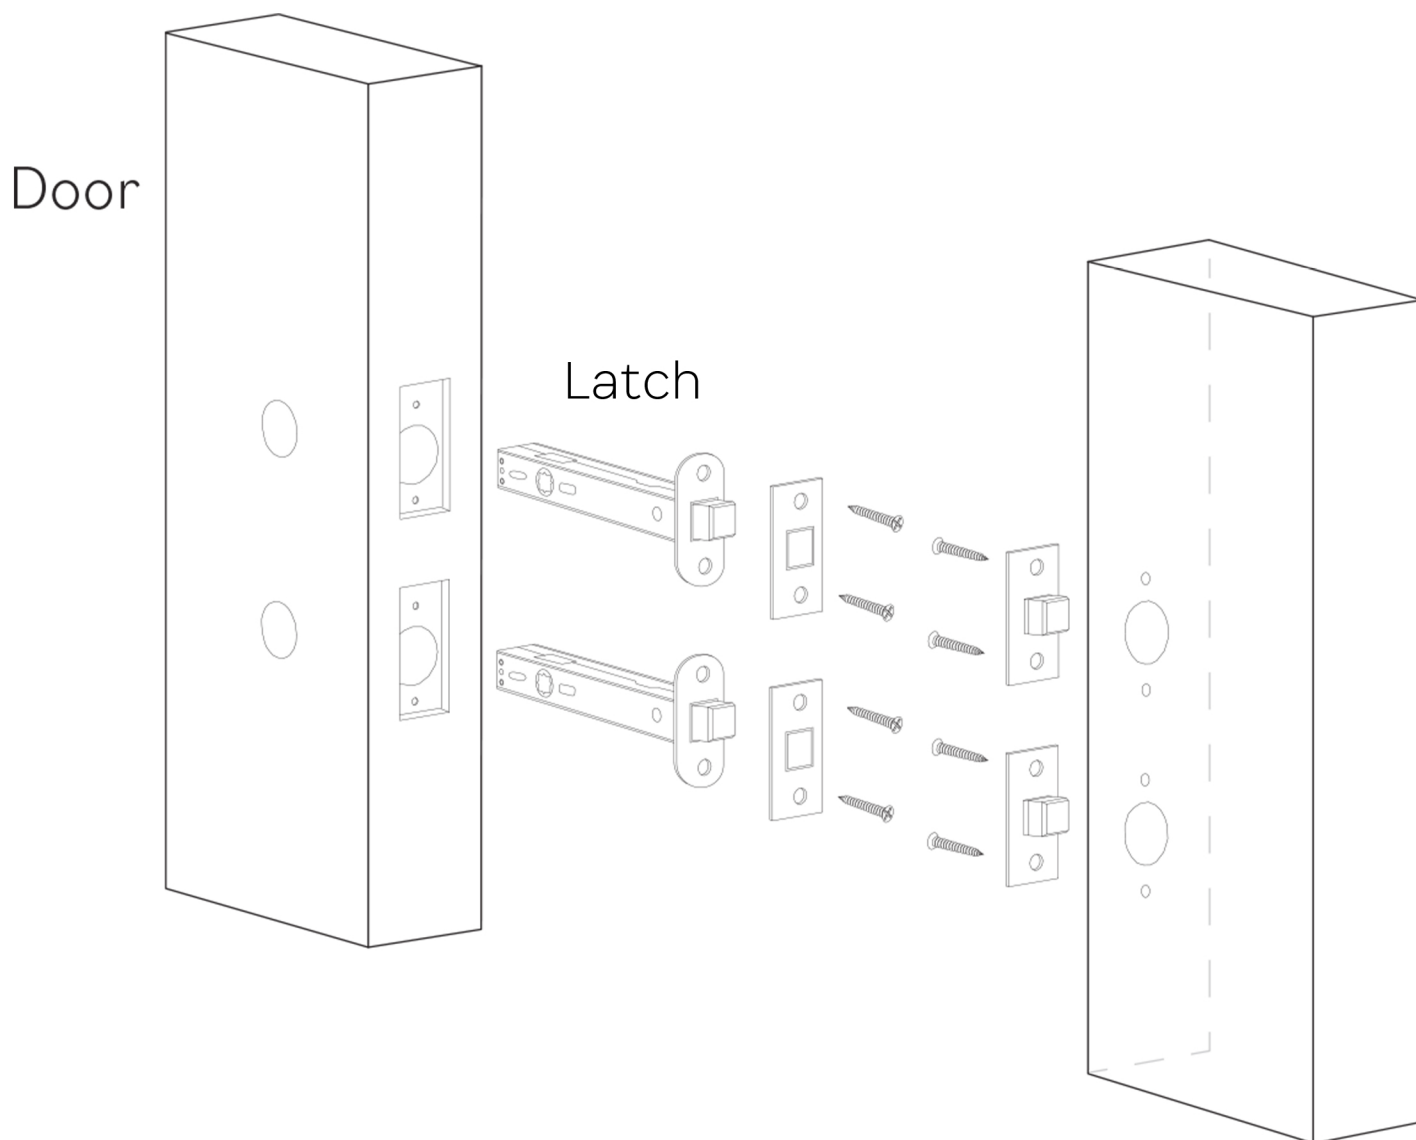

CUBO

Category: Door Handle

Material: Brass/Crystal

Dimensions: 5.3"(L) x 1.9"(W) x 2.9"(H)

*Numbers are in millimeters

ASSEMBLY INSTRUCTIONS PASSAGE & PUSH-PIN PRIVACY

ASSEMBLY INSTRUCTIONS THUMB-TURN PRIVACY

DOUBLE INSTALLATION

1 for the handle
1 for the latchbolt