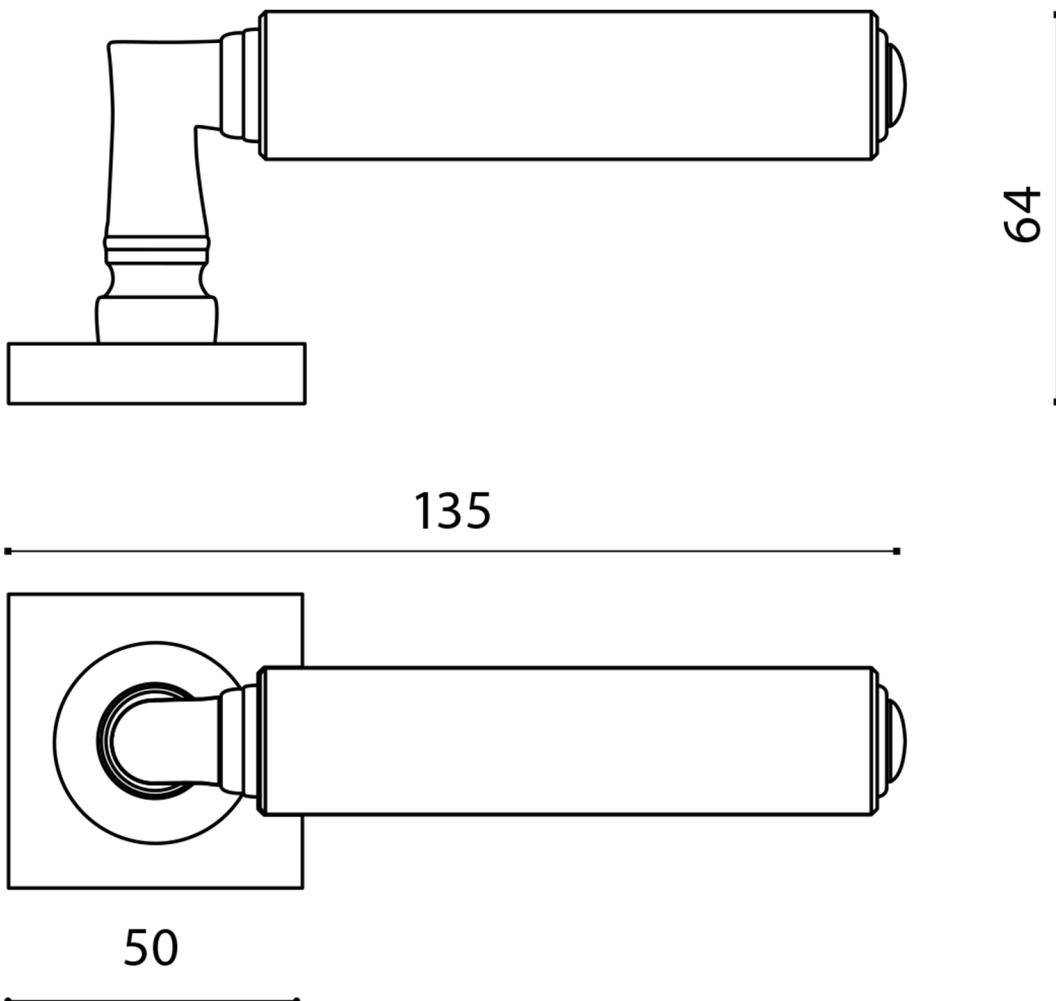

CUBO

Category: Door Handle

Material: Brass/Leather

Dimensions: 5.3"(L) x 1.9"(W) x 2.9"(H)

*Numbers are in millimeters

ASSEMBLY INSTRUCTIONS

PASSAGE

ASSEMBLY INSTRUCTIONS PASSAGE WC

DOUBLE INSTALLATION

1 for the handle
1 for the doorcam

ASSEMBLY INSTRUCTIONS

PRIVACY PIN