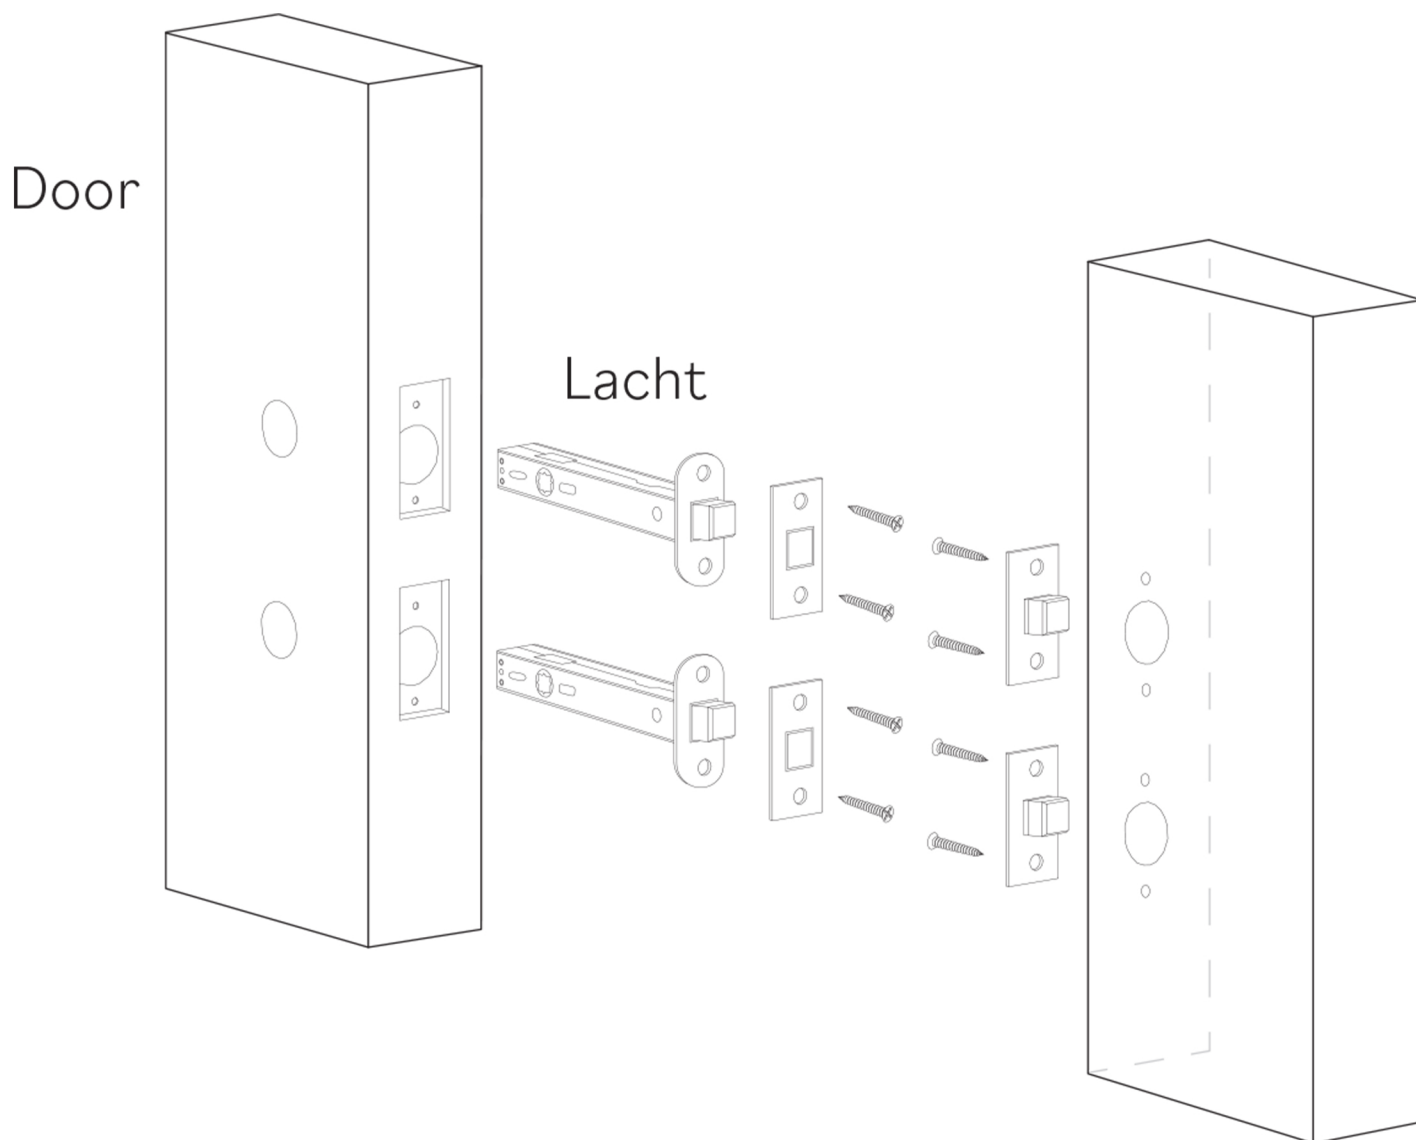

CUBO

Category: Door Handle

Material: Brass/Leather

Dimensions: 5.3"(L) x 1.9"(W) x 2.9"(H)

*Numbers are in millimeters

ASSEMBLY INSTRUCTIONS

PASSAGE

ASSEMBLY INSTRUCTIONS PASSAGE WC

DOUBLE INSTALLATION

1 for the handle
1 for the doorcam

ASSEMBLY INSTRUCTIONS

PRIVACY PIN