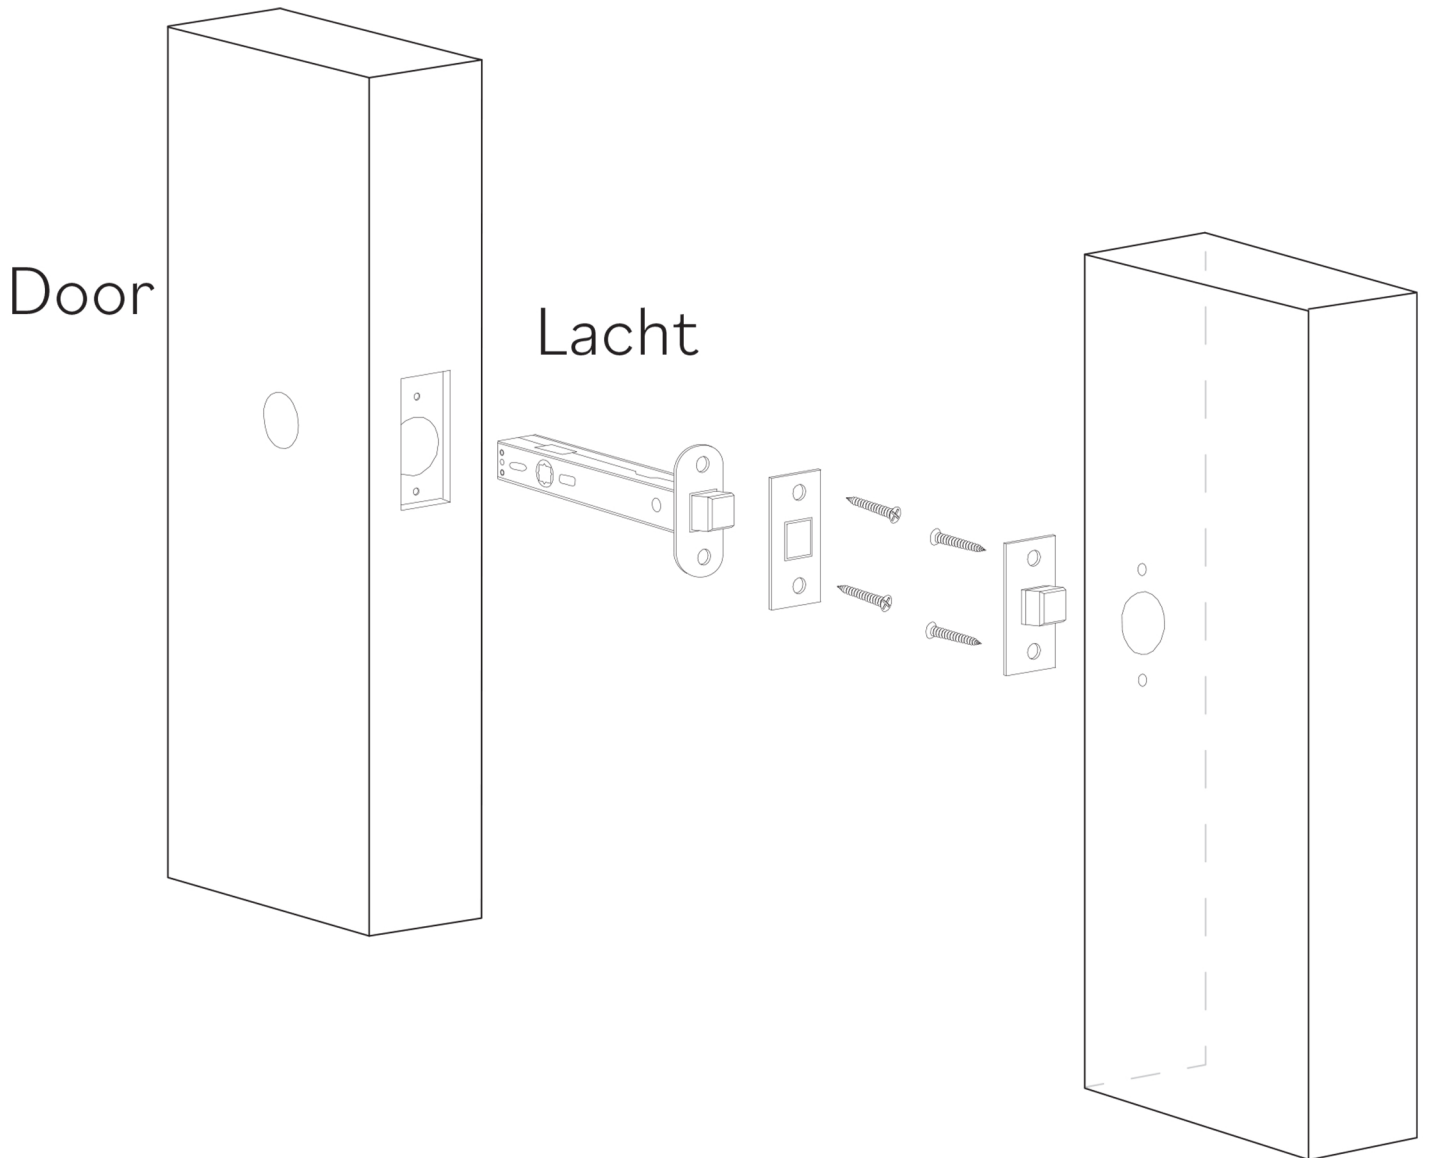

CUBO

Category: Door Handle

Material: Brass/Leather

Dimensions: 5.3"(L) x 1.9"(W) x 2.9"(H)

*Numbers are in millimeters

ASSEMBLY INSTRUCTIONS

PASSAGE

ASSEMBLY INSTRUCTIONS PASSAGE WC

DOUBLE INSTALLATION

1 for the handle
1 for the doorcam

ASSEMBLY INSTRUCTIONS

PRIVACY PIN