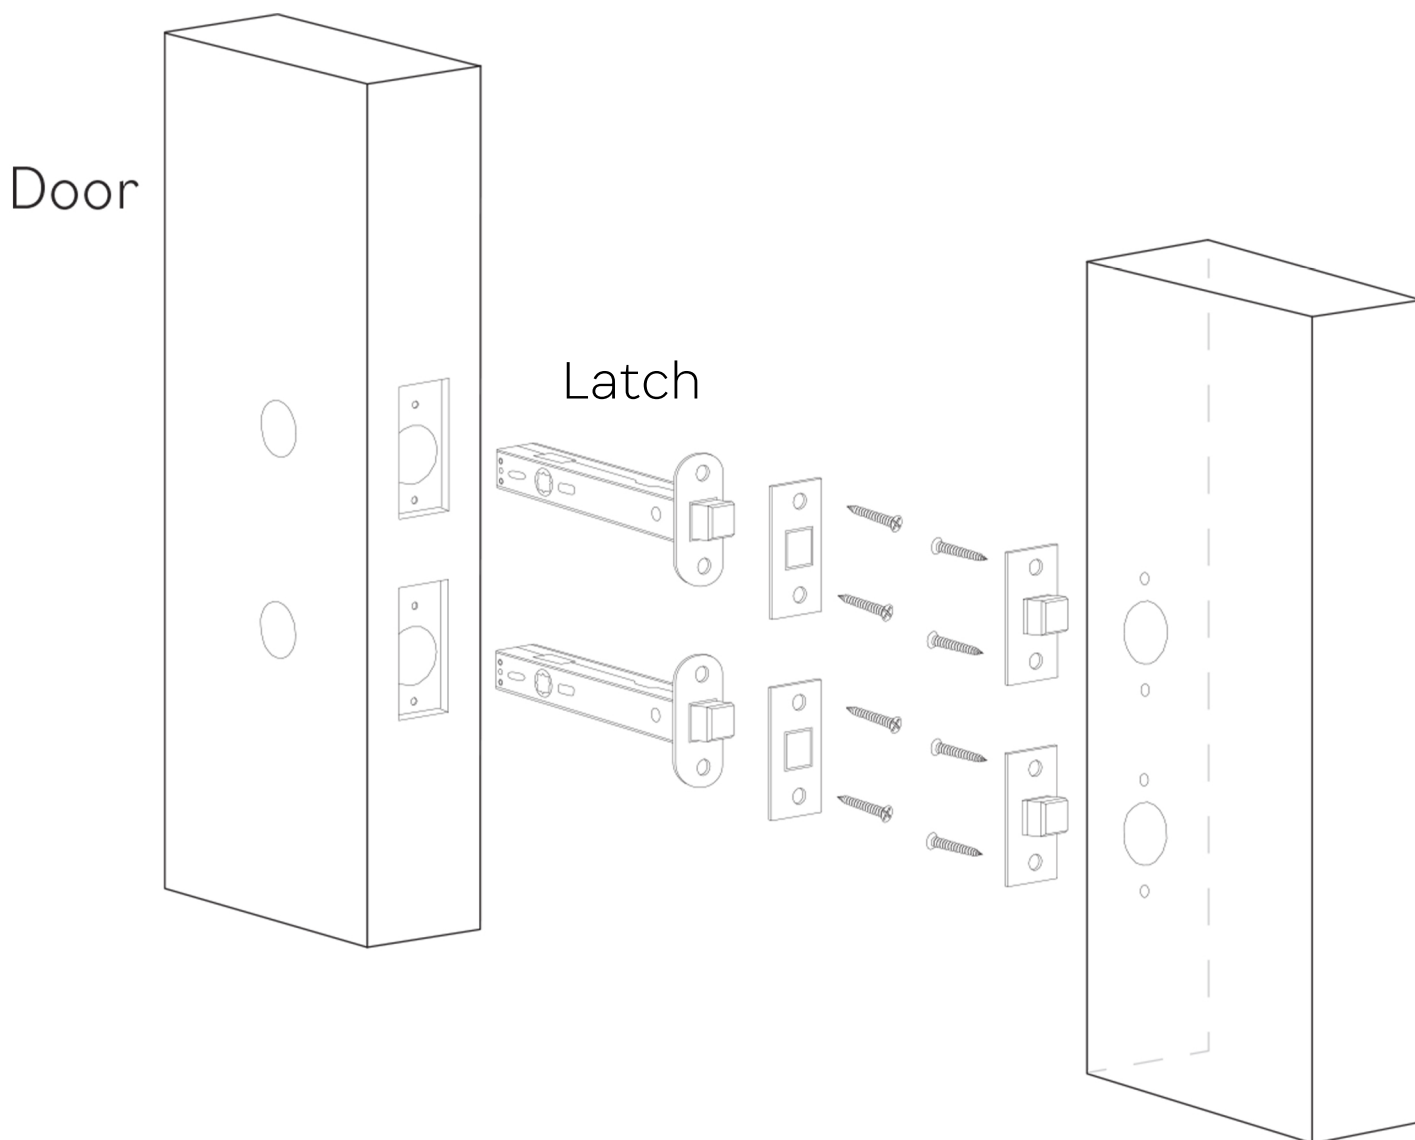

## ICE

Category: Door Handle

Material: Brass/Crystal

Dimensions: 5.1" (L) x 2" (W) x 3.5" (H)

\*Numbers are in millimeters

## ASSEMBLY INSTRUCTIONS PASSAGE & PUSH-PIN PRIVACY

### DOUBLE INSTALLATION

1 for the handle  
1 for the latchbolt