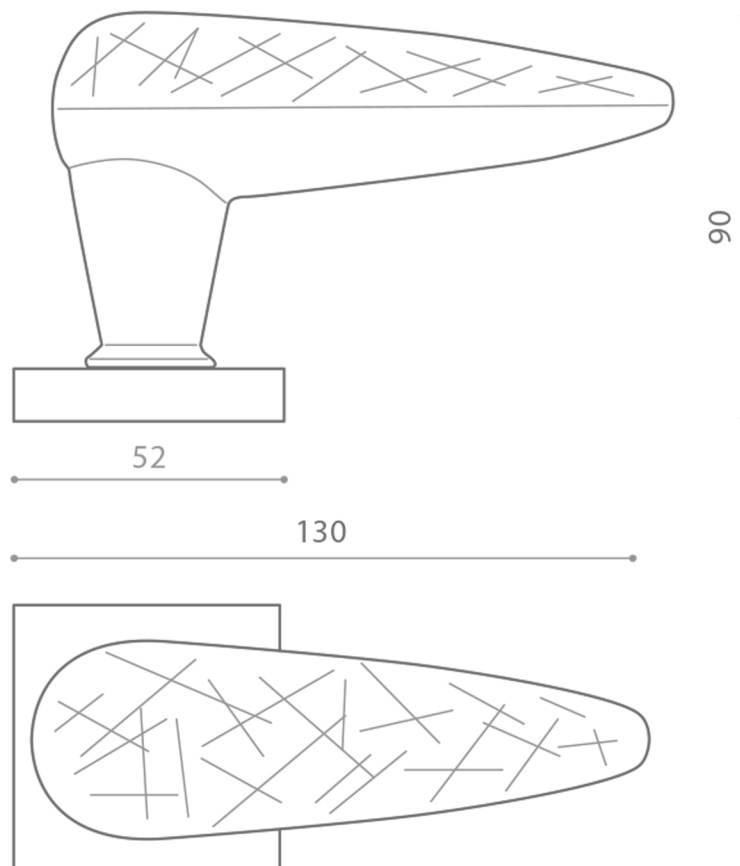

## ICE

Category: Door Handle

Material: Brass/Crystal

Dimensions: 5.1" (L) x 2" (W) x 3.5" (H)

\*Numbers are in millimeters

### DOUBLE INSTALLATION

1 for the handle  
1 for the latchbolt