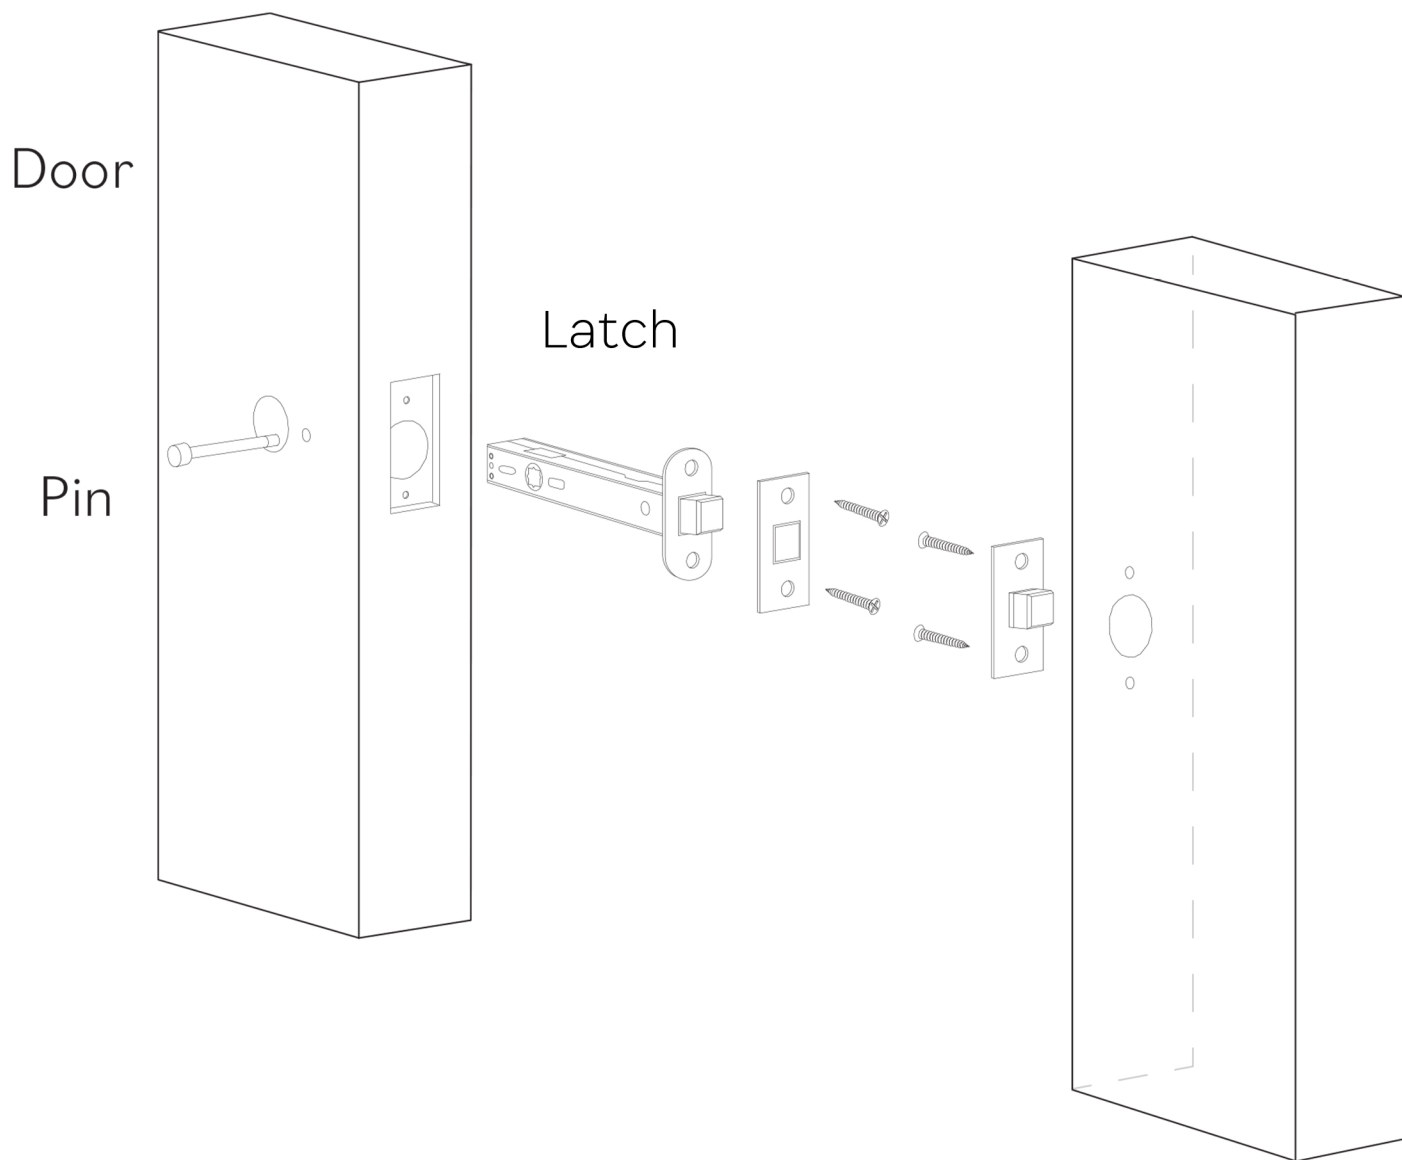

## ICE

Category: Door Handle

Material: Brass/Crystal

Dimensions: 5.1" (L) x 2" (W) x 3.5" (H)

\*Numbers are in millimeters

## ASSEMBLY INSTRUCTIONS PASSAGE & PUSH-PIN PRIVACY

### DOUBLE INSTALLATION

1 for the handle  
1 for the latchbolt