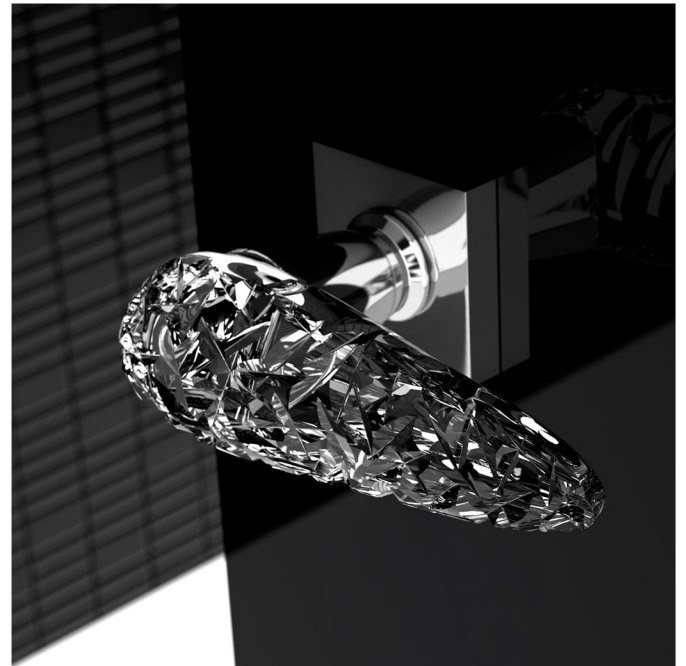

## ICE

Category: Door Handle

Material: Brass/Crystal

Dimensions: 5.1" (L) x 2" (W) x 3.5" (H)

\*Numbers are in millimeters

## ASSEMBLY INSTRUCTIONS PASSAGE & PUSH-PIN PRIVACY