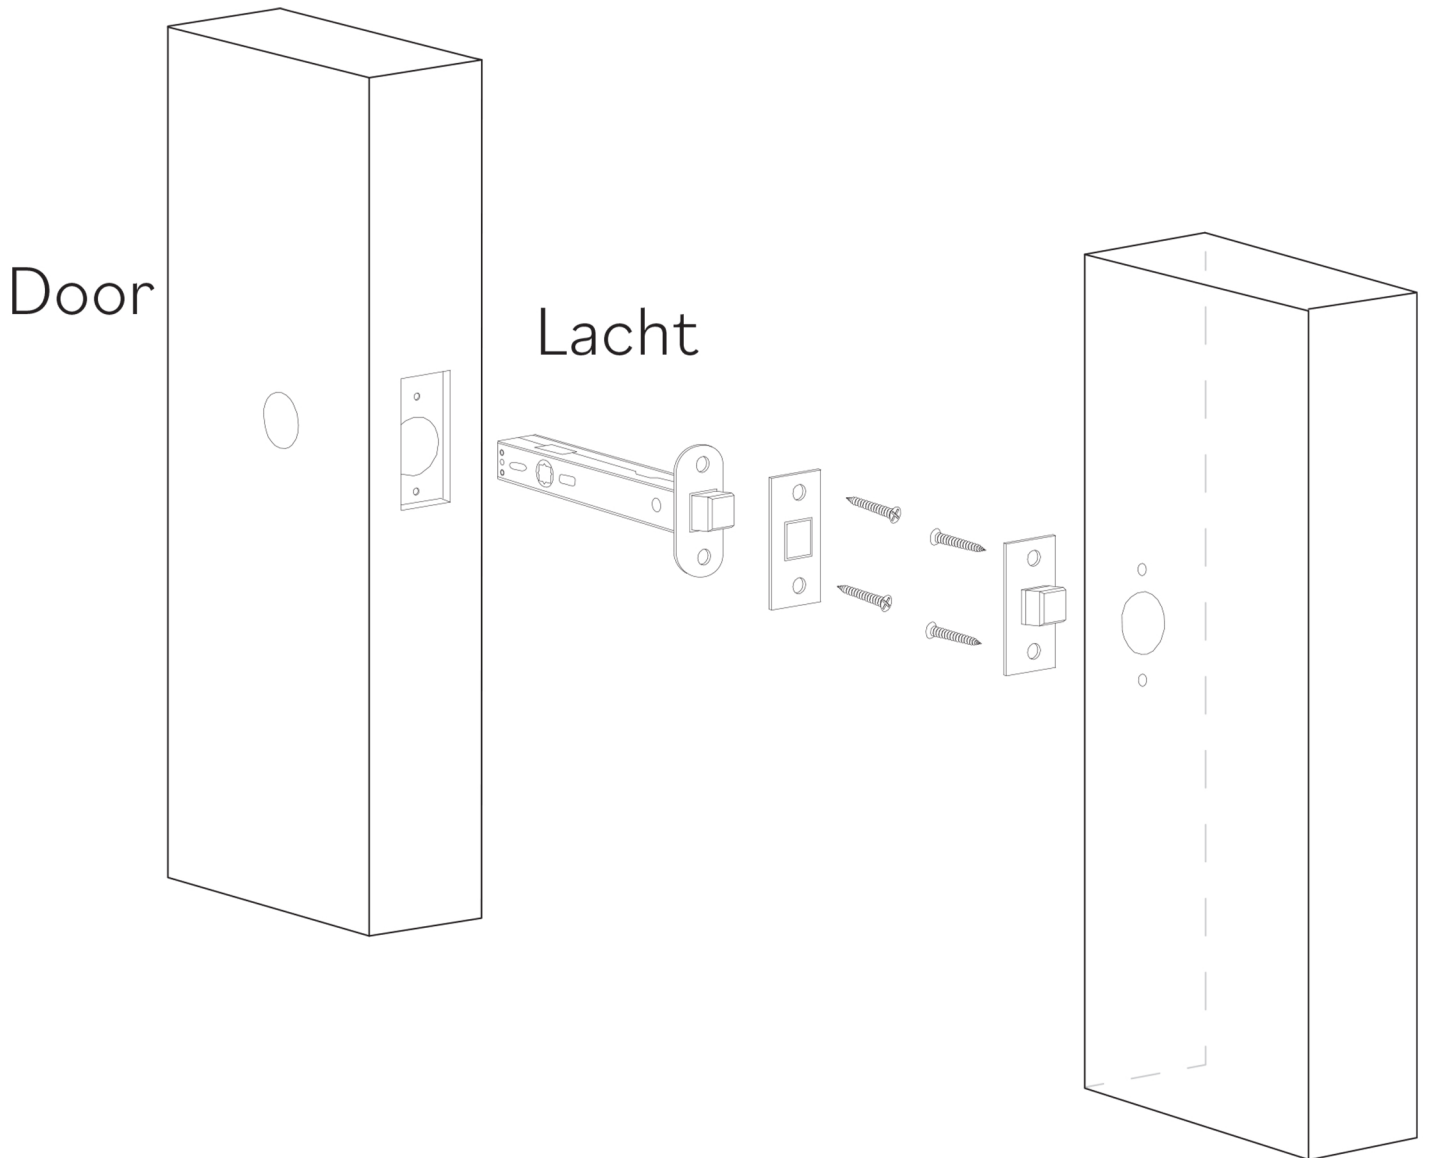

KIK

Category: Door Handle

Material: Brass/Crystal

Dimensions: 5.5"(L) x 1.9"(W) x 2.5"(H)

\*Numbers are in millimeters

## PASSAGE

### DOUBLE INSTALLATION

1 for the handle  
1 for the latchbolt