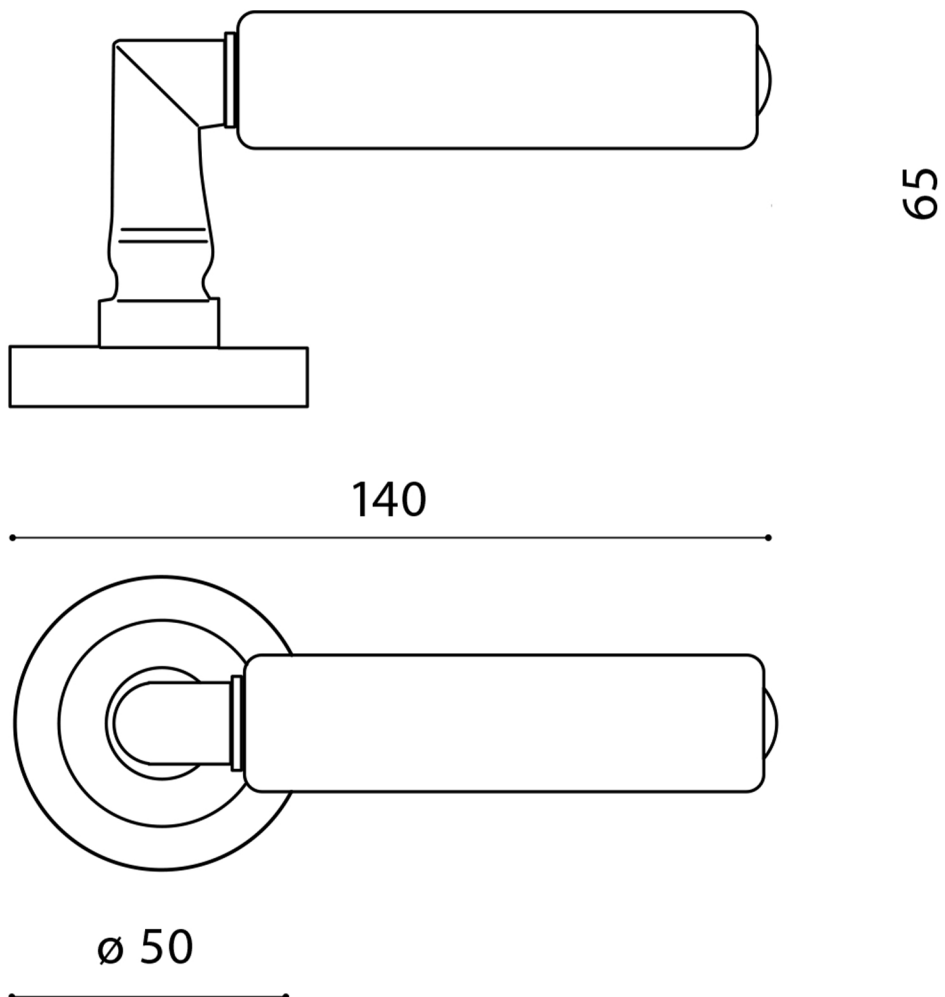

KIK

Category: Door Handle

Material: Brass/Crystal

Dimensions: 5.5"(L) x 1.9"(W) x 2.5"(H)

\*Numbers are in millimeters