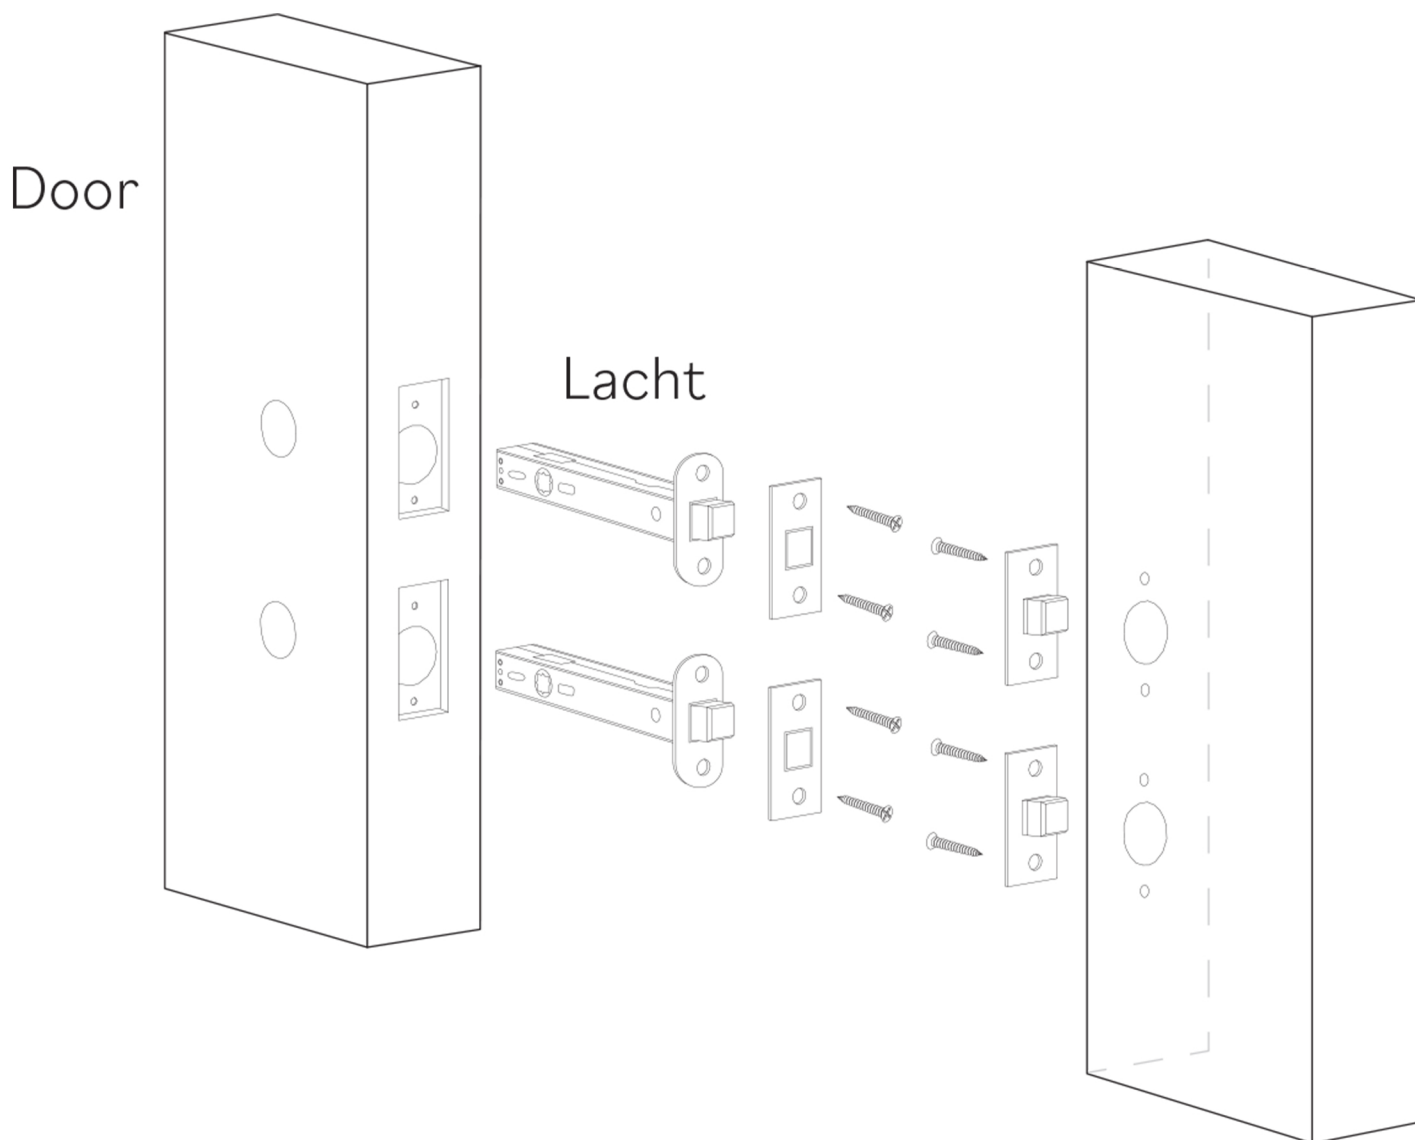

KIK

Category: Door Handle

Material: Brass/Crystal

Dimensions: 5.5"(L) x 1.9"(W) x 2.5"(H)

\*Numbers are in millimeters

## PASSAGE

### DOUBLE INSTALLATION

1 for the handle  
1 for the latchbolt