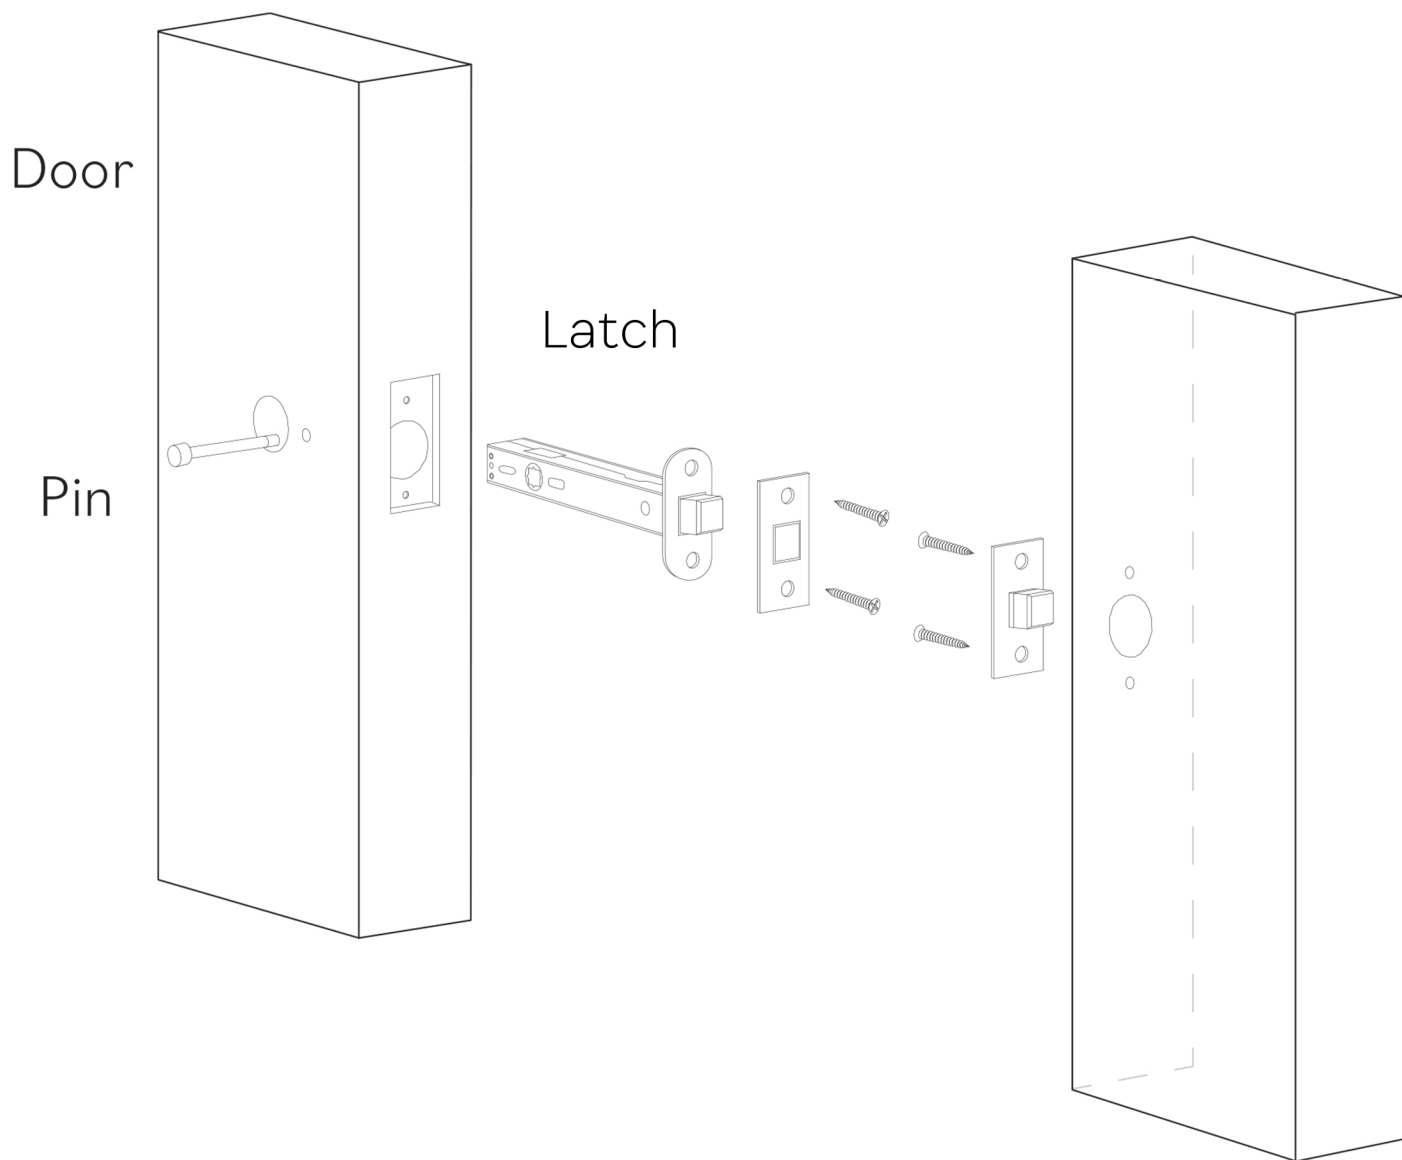

KIK

Category: Door Handle

Material: Brass/Leather

Dimensions: 5.5"(L) x 1.9"(W) x 2.5"(H)

\*Numbers are in millimeters

## ASSEMBLY INSTRUCTIONS PASSAGE & PUSH-PIN PRIVACY

### DOUBLE INSTALLATION

1 for the handle  
1 for the latchbolt