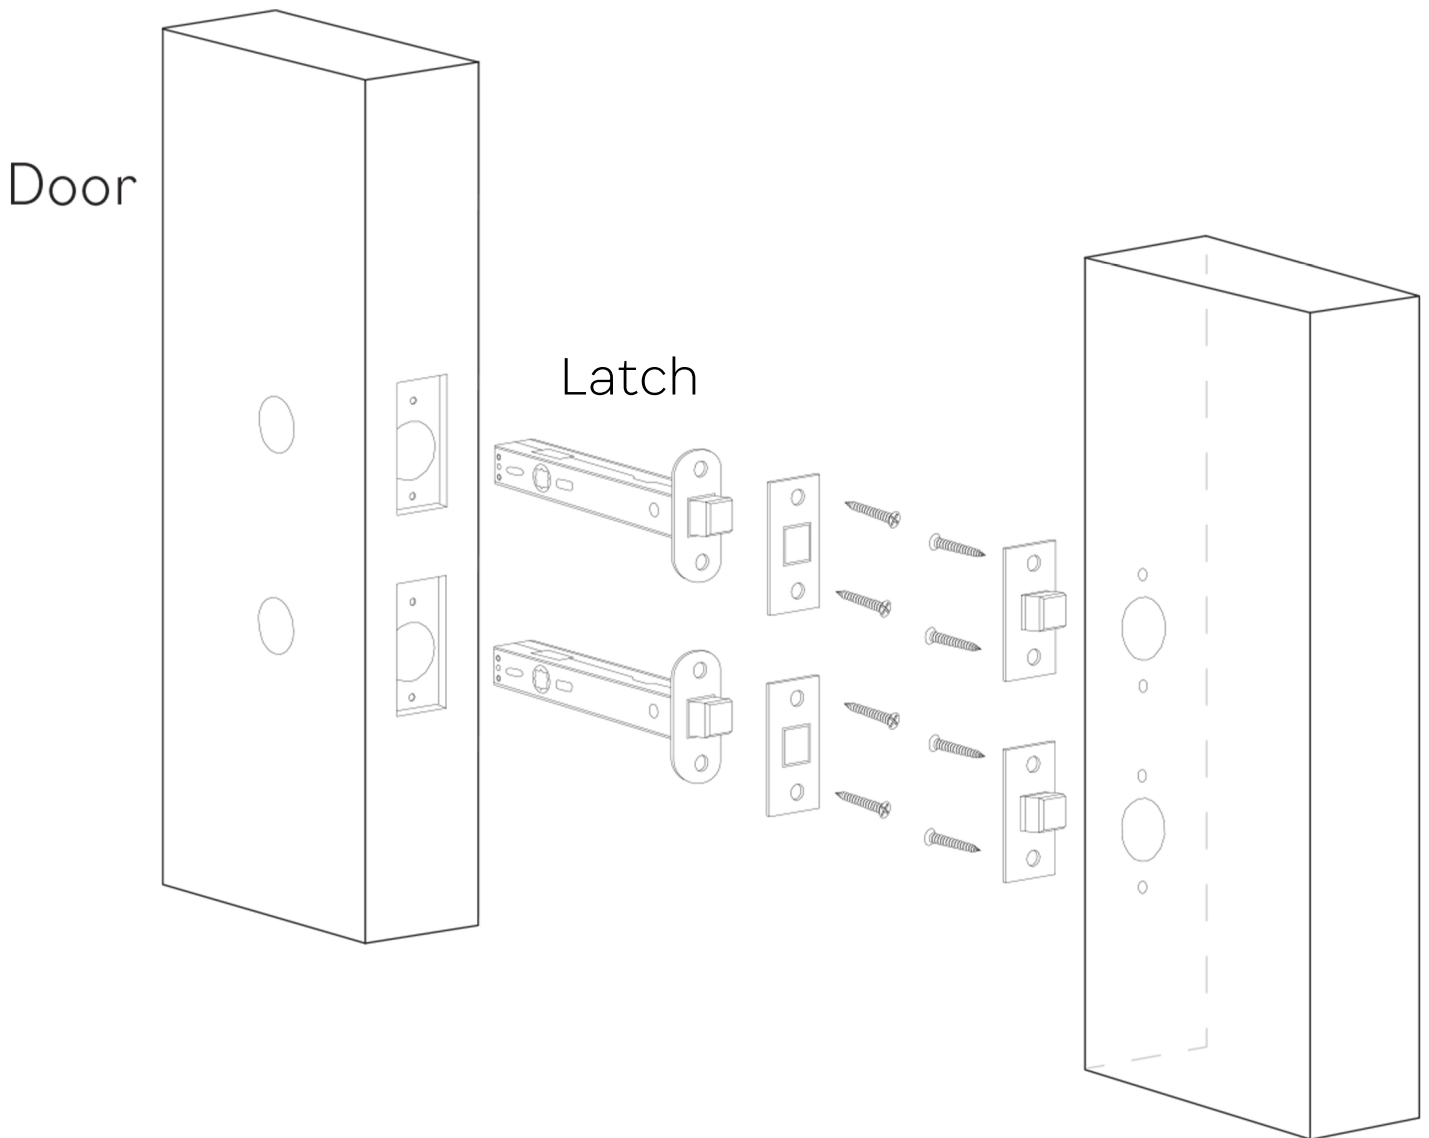

KIK

Category: Door Handle

Material: Brass/Leather

Dimensions: 5.5"(L) x 1.9"(W) x 2.5"(H)

\*Numbers are in millimeters

## ASSEMBLY INSTRUCTIONS PASSAGE & PUSH-PIN PRIVACY

## ASSEMBLY INSTRUCTIONS THUMB-TURN PRIVACY

### DOUBLE INSTALLATION

1 for the handle  
1 for the latchbolt