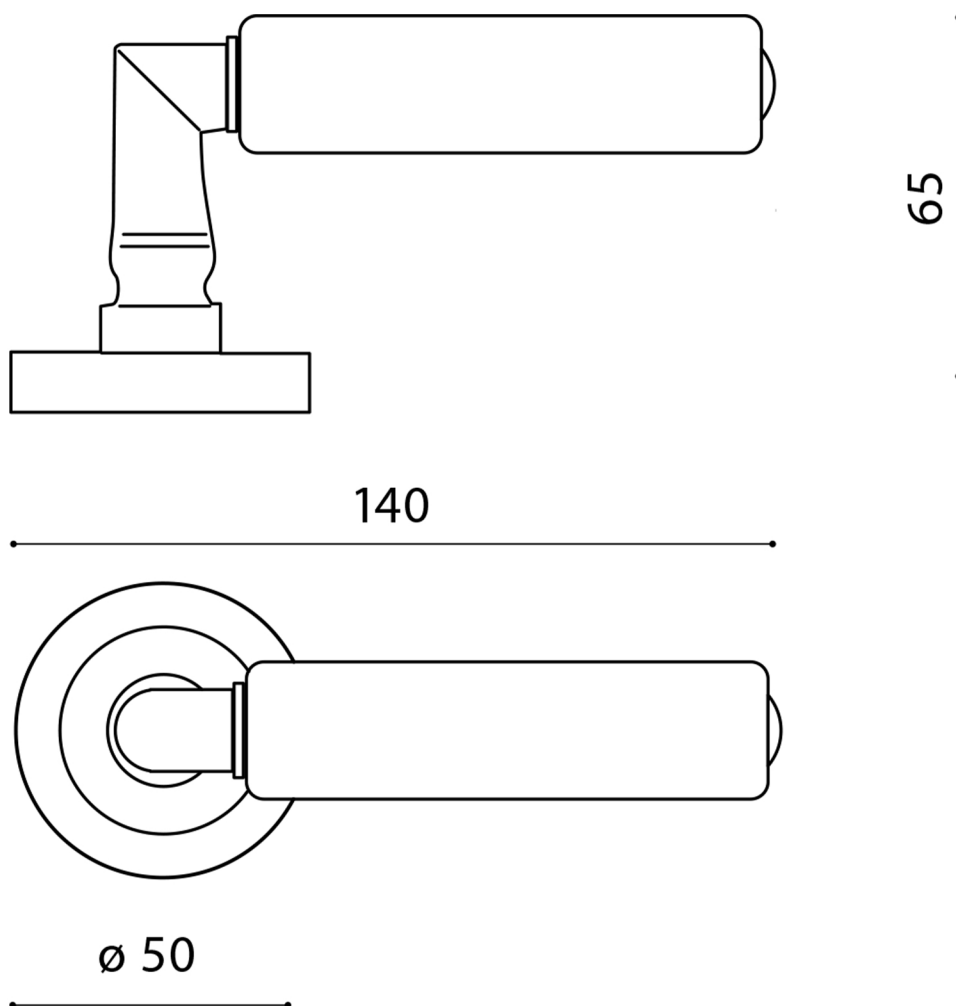

KIK

Category: Door Handle

Material: Brass/Leather

Dimensions: 5.5"(L) x 1.9"(W) x 2.5"(H)

\*Numbers are in millimeters