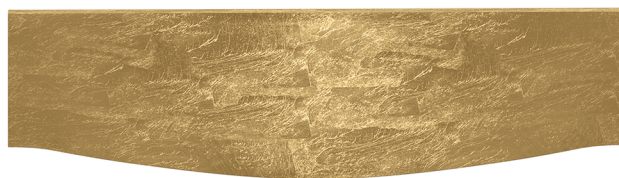

## LEAF

Category: Handle

Material: The Luxury LEAF

Dimensions: 5.9"(L) x 1.6"(W)

\*Numbers are in millimeters