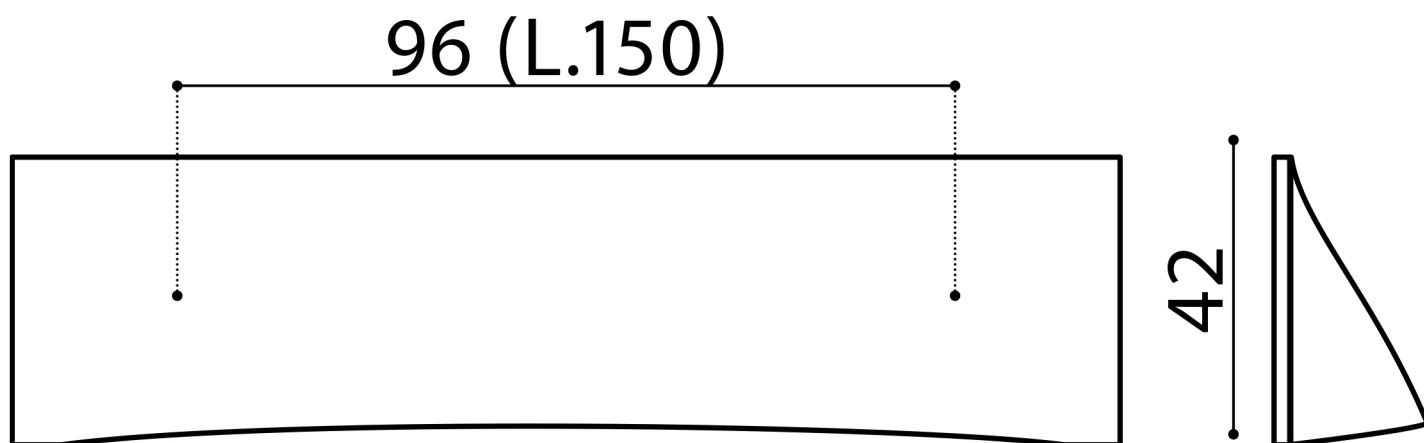

## LEAF

Category: Handle

Material: The Luxury LEAF

Dimensions: 5.9"(L) x 1.6"(W)

\*Numbers are in millimeters