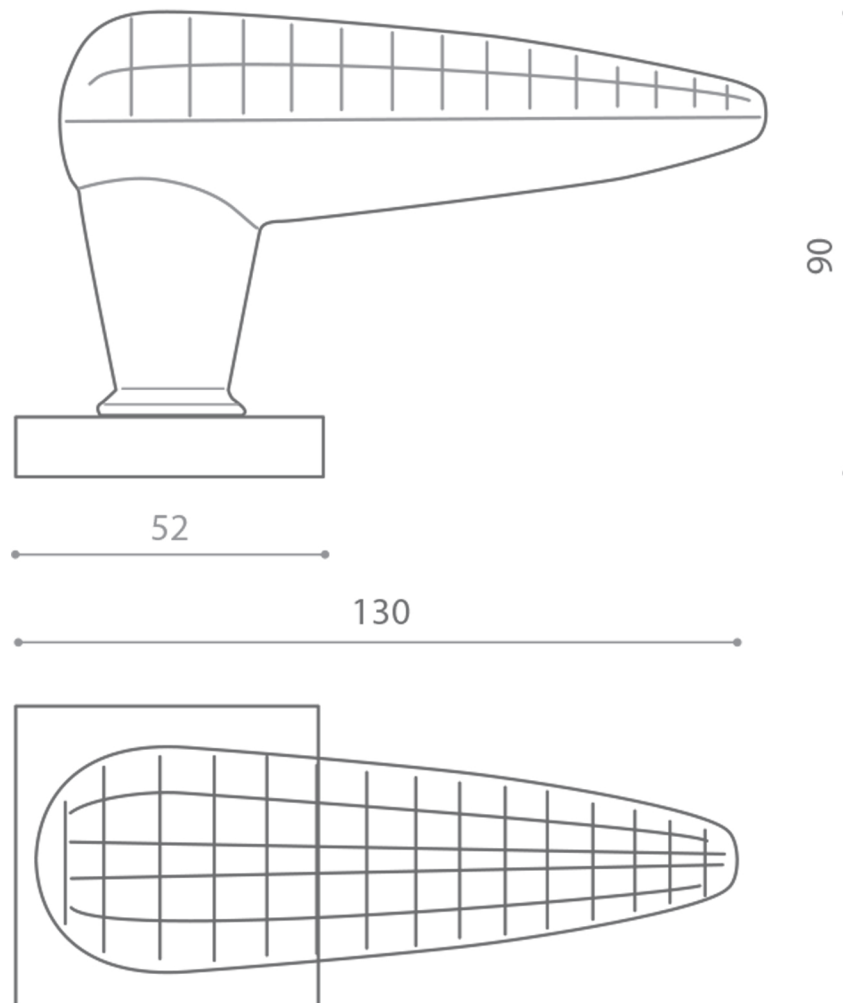

LUX

Category: Door Handle

Material: Brass/Crystal

Dimensions: 3.5"(L) x 2"(W) x 5.1"(H)

*Numbers are in millimeters

ASSEMBLY INSTRUCTIONS PASSAGE & PUSH-PIN PRIVACY

ASSEMBLY INSTRUCTIONS THUMB-TURN PRIVACY

DOUBLE INSTALLATION

1 for the handle
1 for the latchbolt