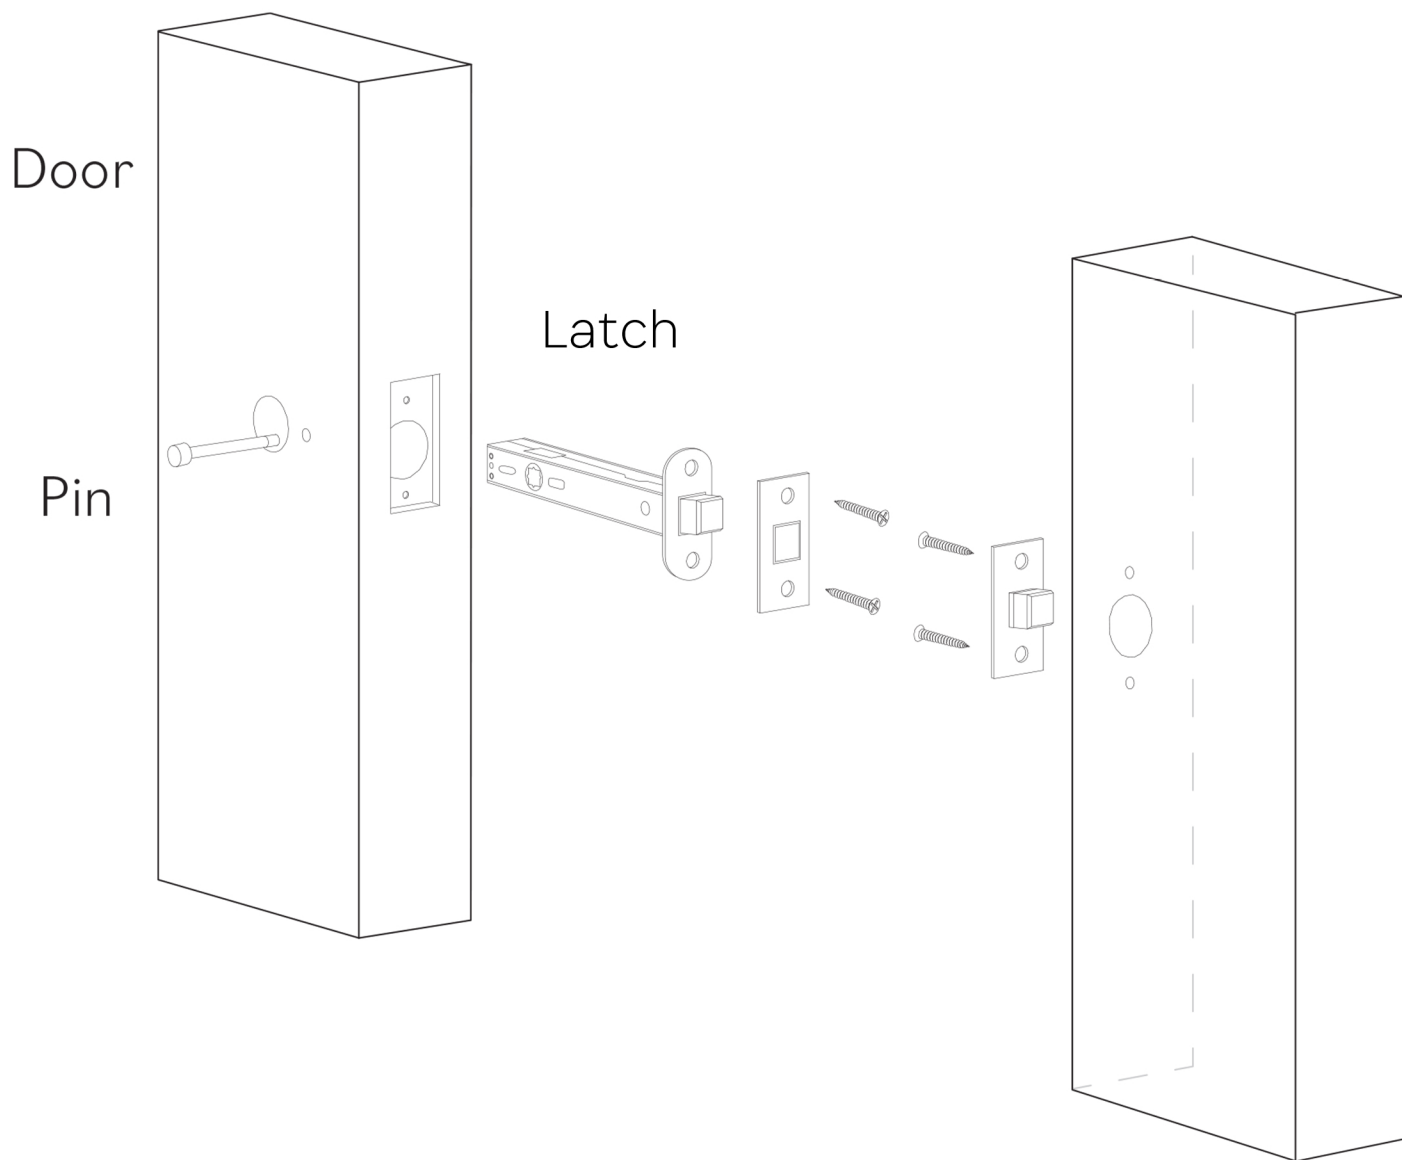

LUX

Category: Door Handle

Material: Brass/Crystal

Dimensions: 3.5"(L) x 2"(W) x 5.1"(H)

*Numbers are in millimeters

ASSEMBLY INSTRUCTIONS PASSAGE & PUSH-PIN PRIVACY

ASSEMBLY INSTRUCTIONS THUMB-TURN PRIVACY

DOUBLE INSTALLATION

1 for the handle
1 for the latchbolt