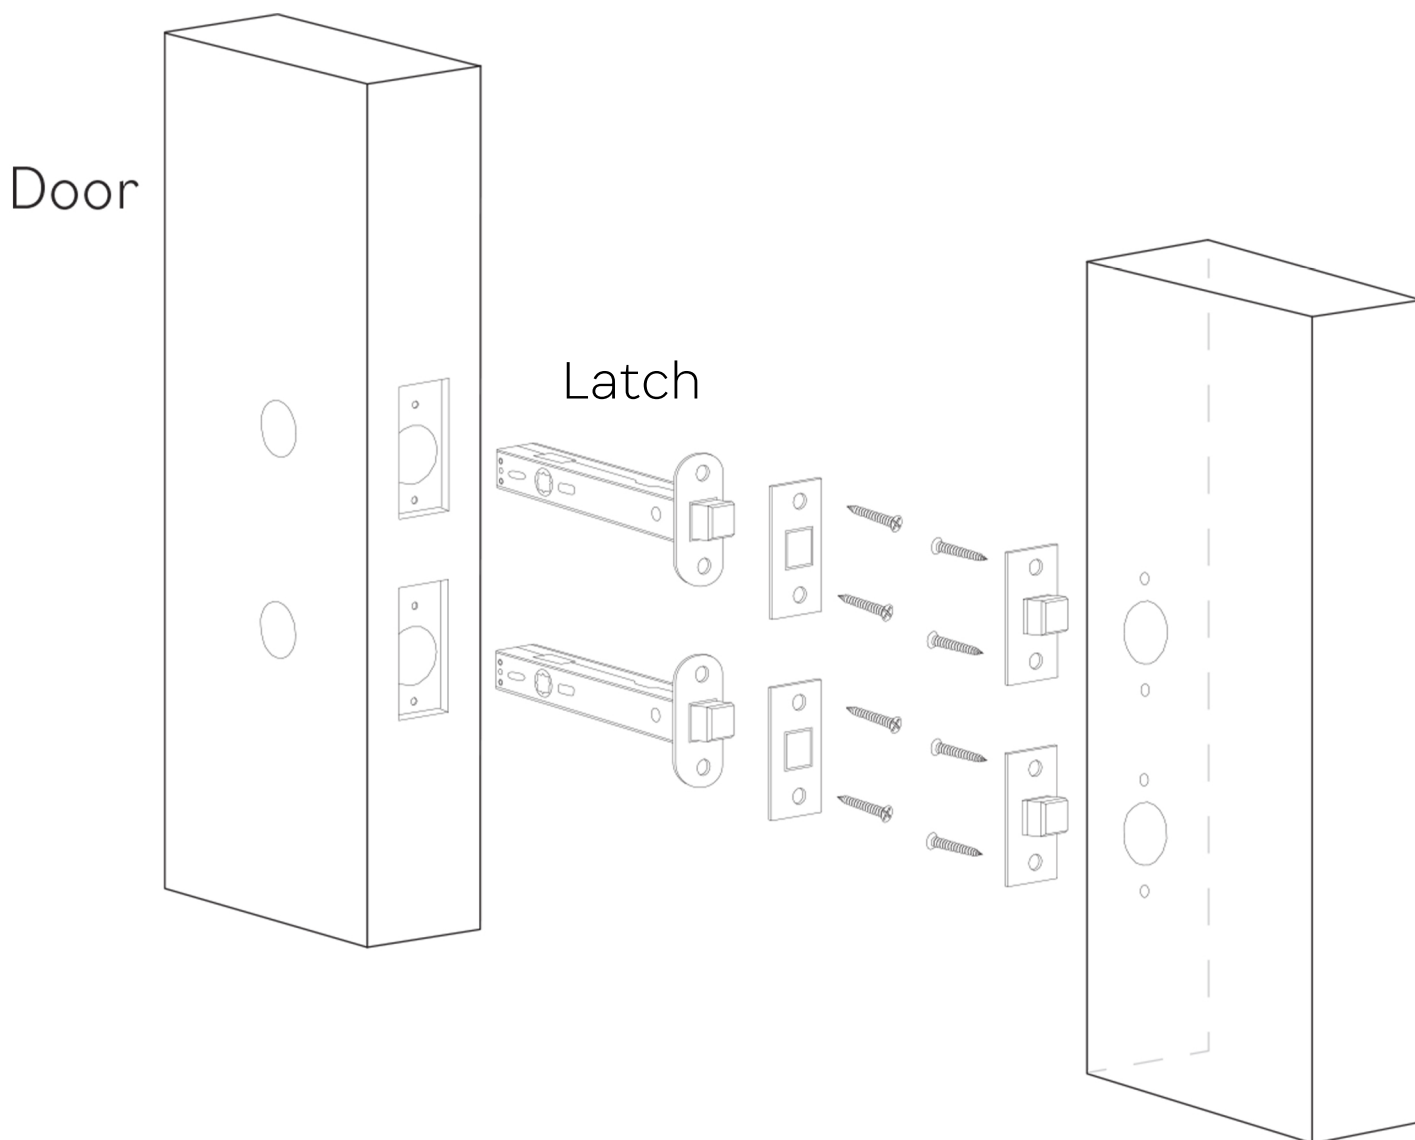

LUX

Category: Door Handle

Material: Brass/Crystal

Dimensions: 3.5"(L) x 2"(W) x 5.1"(H)

*Numbers are in millimeters

ASSEMBLY INSTRUCTIONS PASSAGE & PUSH-PIN PRIVACY

ASSEMBLY INSTRUCTIONS THUMB-TURN PRIVACY

DOUBLE INSTALLATION

1 for the handle
1 for the latchbolt