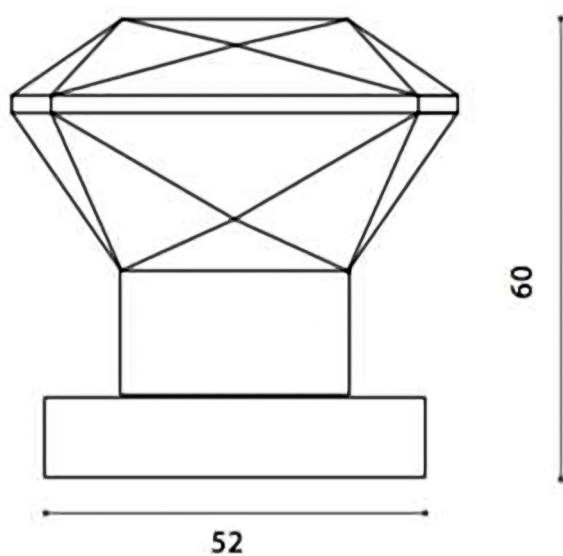

Model: KNO-DMQ-BLK
Category: Door Knob
Material: Crystal
Dimensions: 2.3"(L) x 2.3"(W) x 2.3"(H)

Description: Luxury crystal door knob in black finish.

*Numbers are in millimeters

ASSEMBLY INSTRUCTIONS

PASSAGE