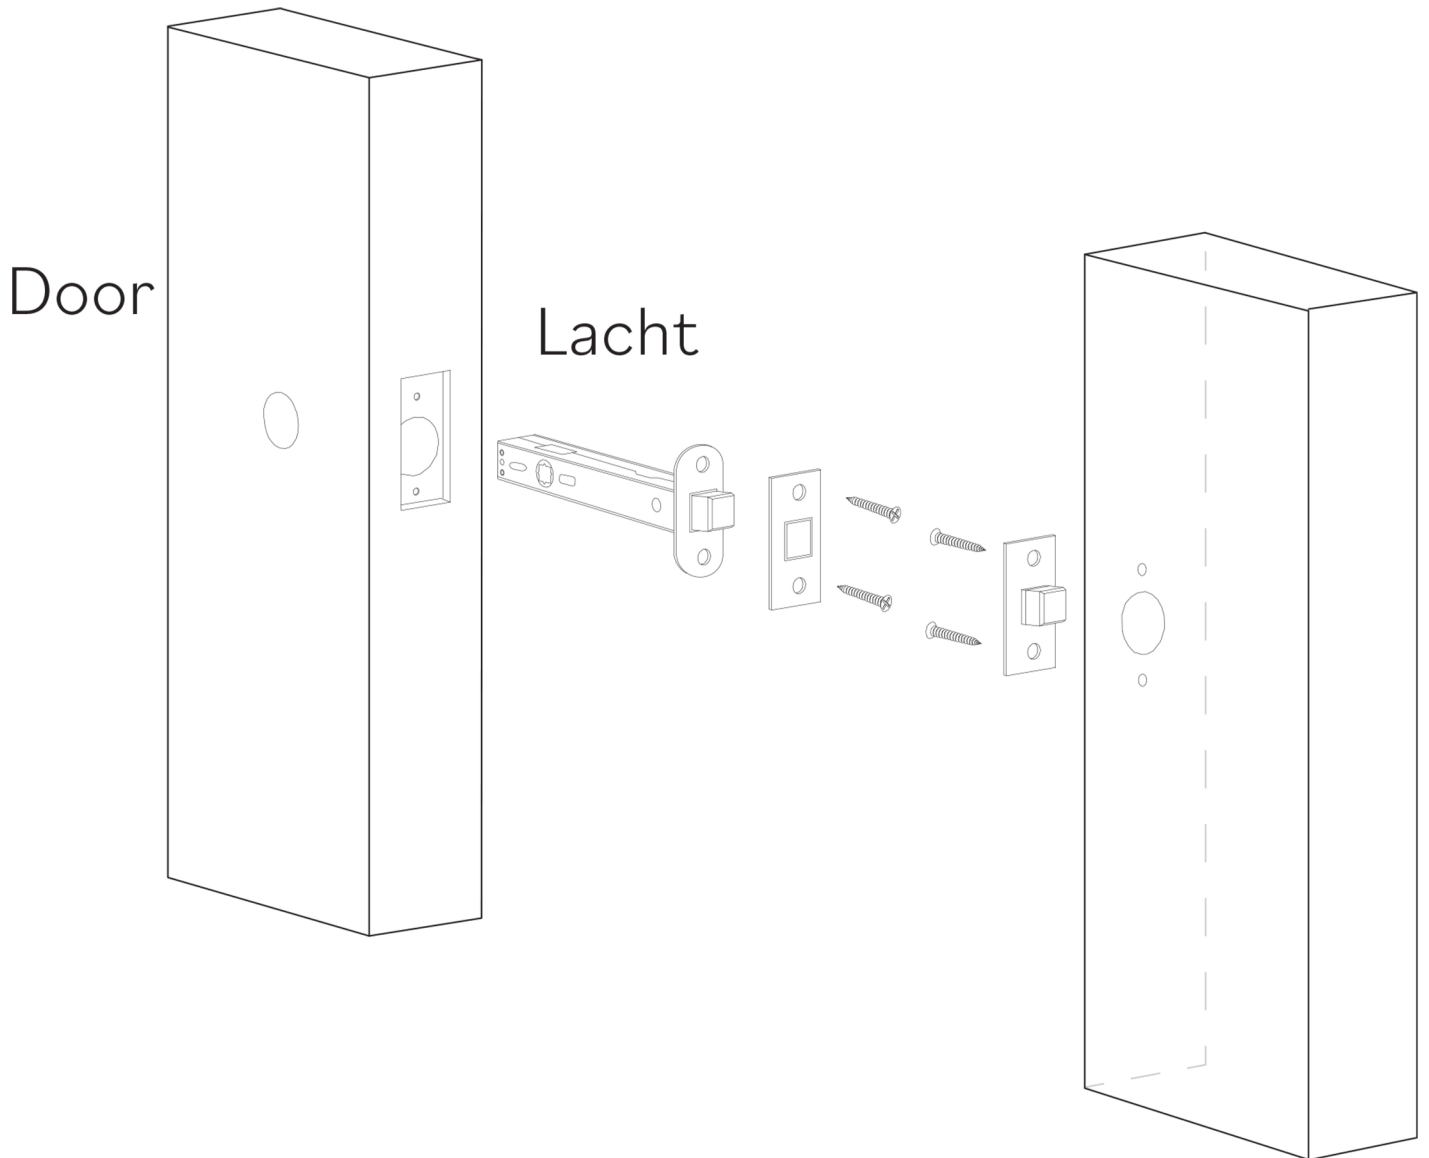

Model: KNO-DMQ-BLK
Category: Door Knob
Material: Crystal
Dimensions: 2.3"(L) x 2.3"(W) x 2.3"(H)

Description: Luxury crystal door knob in black finish.

*Numbers are in millimeters

ASSEMBLY INSTRUCTIONS

PASSAGE

ASSEMBLY INSTRUCTIONS PASSAGE WC

DOUBLE INSTALLATION

1 for the handle
1 for the latchbolt

ASSEMBLY INSTRUCTIONS

PRIVACY PIN