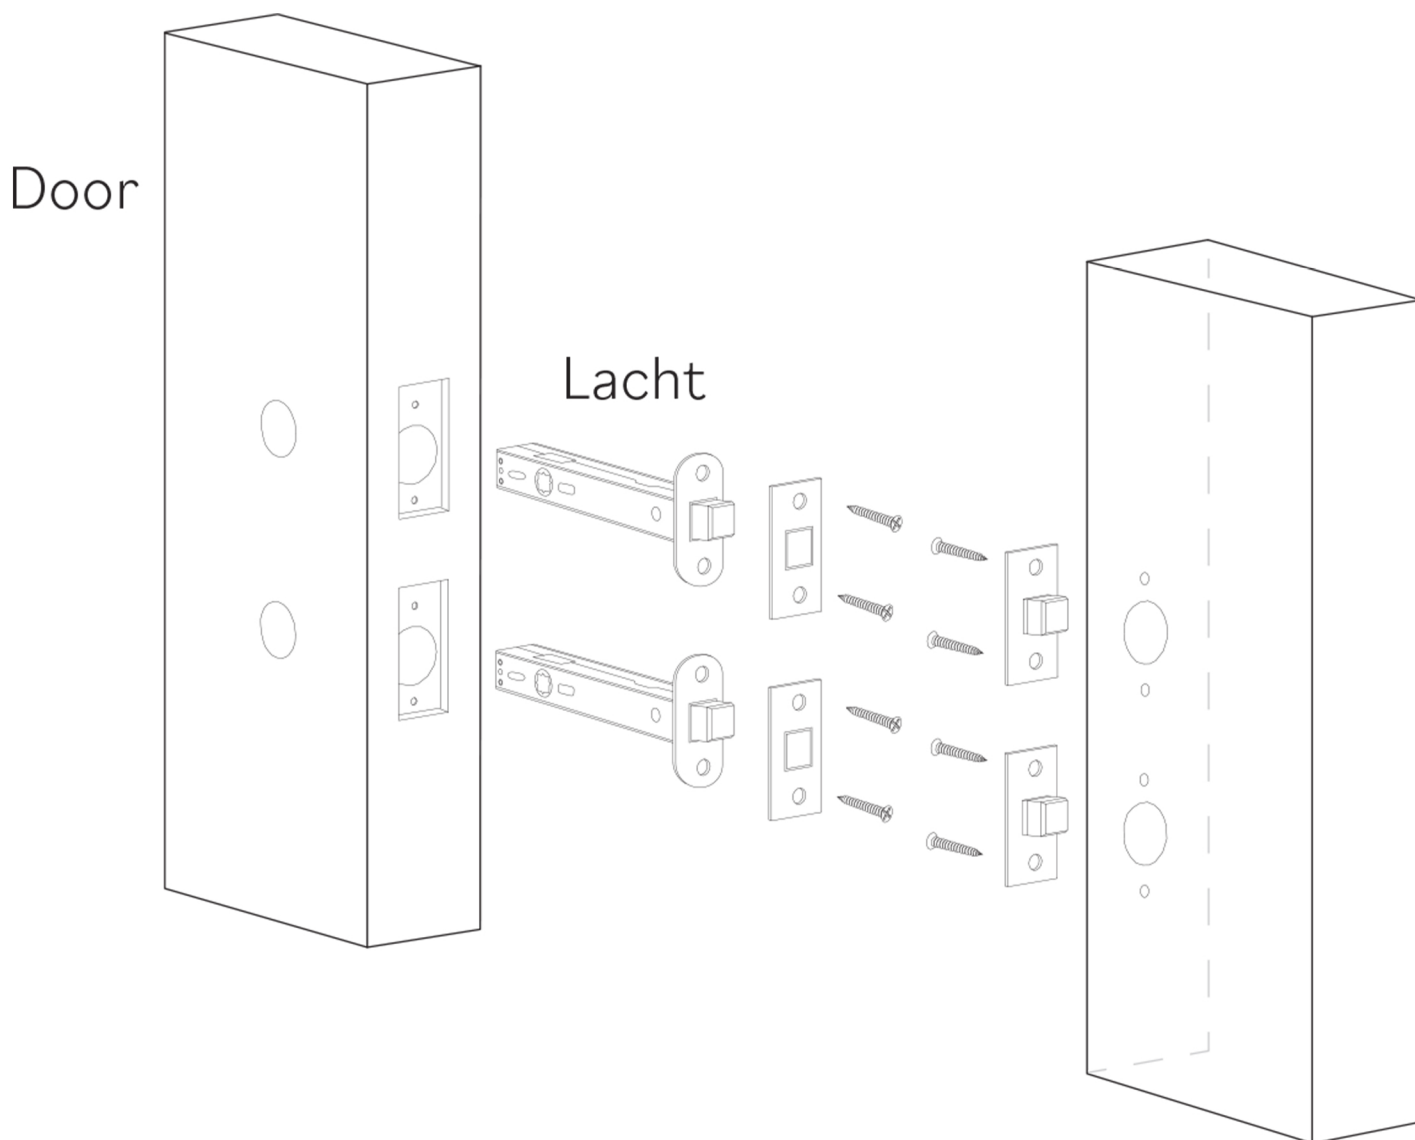

Model: KNO-DMQ-BLK
Category: Door Knob
Material: Crystal
Dimensions: 2.3"(L) x 2.3"(W) x 2.3"(H)

Description: Luxury crystal door knob in black finish.

*Numbers are in millimeters

ASSEMBLY INSTRUCTIONS

PASSAGE

ASSEMBLY INSTRUCTIONS PASSAGE WC

DOUBLE INSTALLATION

1 for the handle
1 for the latchbolt

ASSEMBLY INSTRUCTIONS

PRIVACY PIN