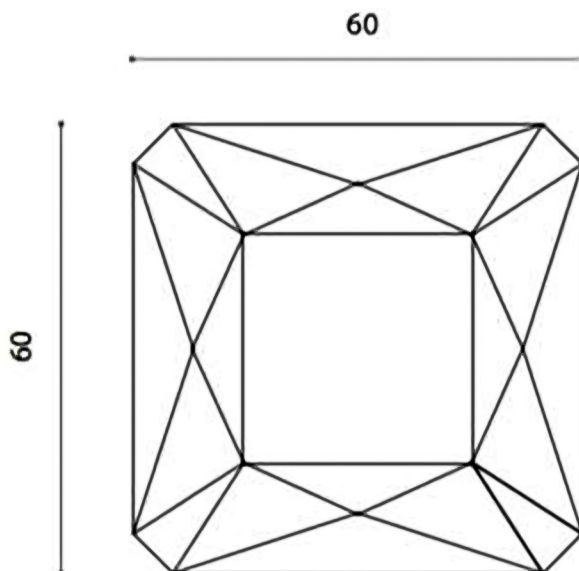

Model: KNO-DMQ-BLK
Category: Door Knob
Material: Crystal
Dimensions: 2.3"(L) x 2.3"(W) x 2.3"(H)

Description: Luxury crystal door knob in black finish.

*Numbers are in millimeters

ASSEMBLY INSTRUCTIONS

PASSAGE