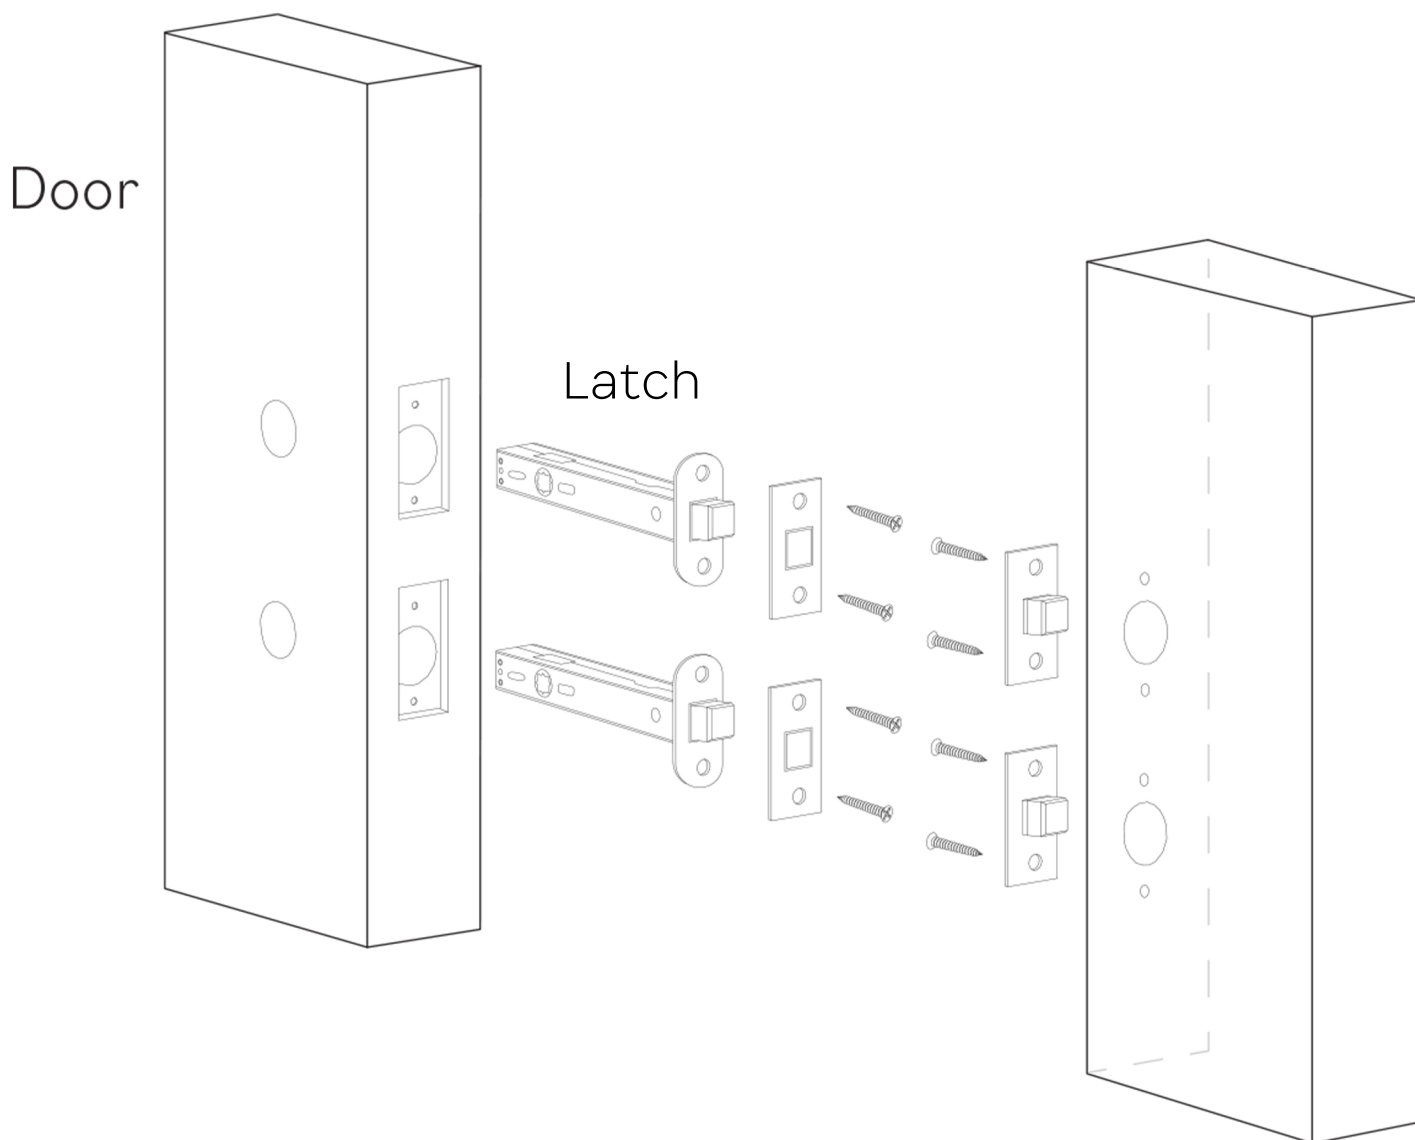

KNO-DMQ

Category: Door Knob

Material: Brass/Crystal

Dimensions: 2.3"(L) x 2.3"(W) x 2.3"(H)

52

60

60

60

*Numbers are in millimeters

ASSEMBLY INSTRUCTIONS PASSAGE & PUSH-PIN PRIVACY

ASSEMBLY INSTRUCTIONS THUMB-TURN PRIVACY

DOUBLE INSTALLATION

1 for the handle
1 for the latchbolt