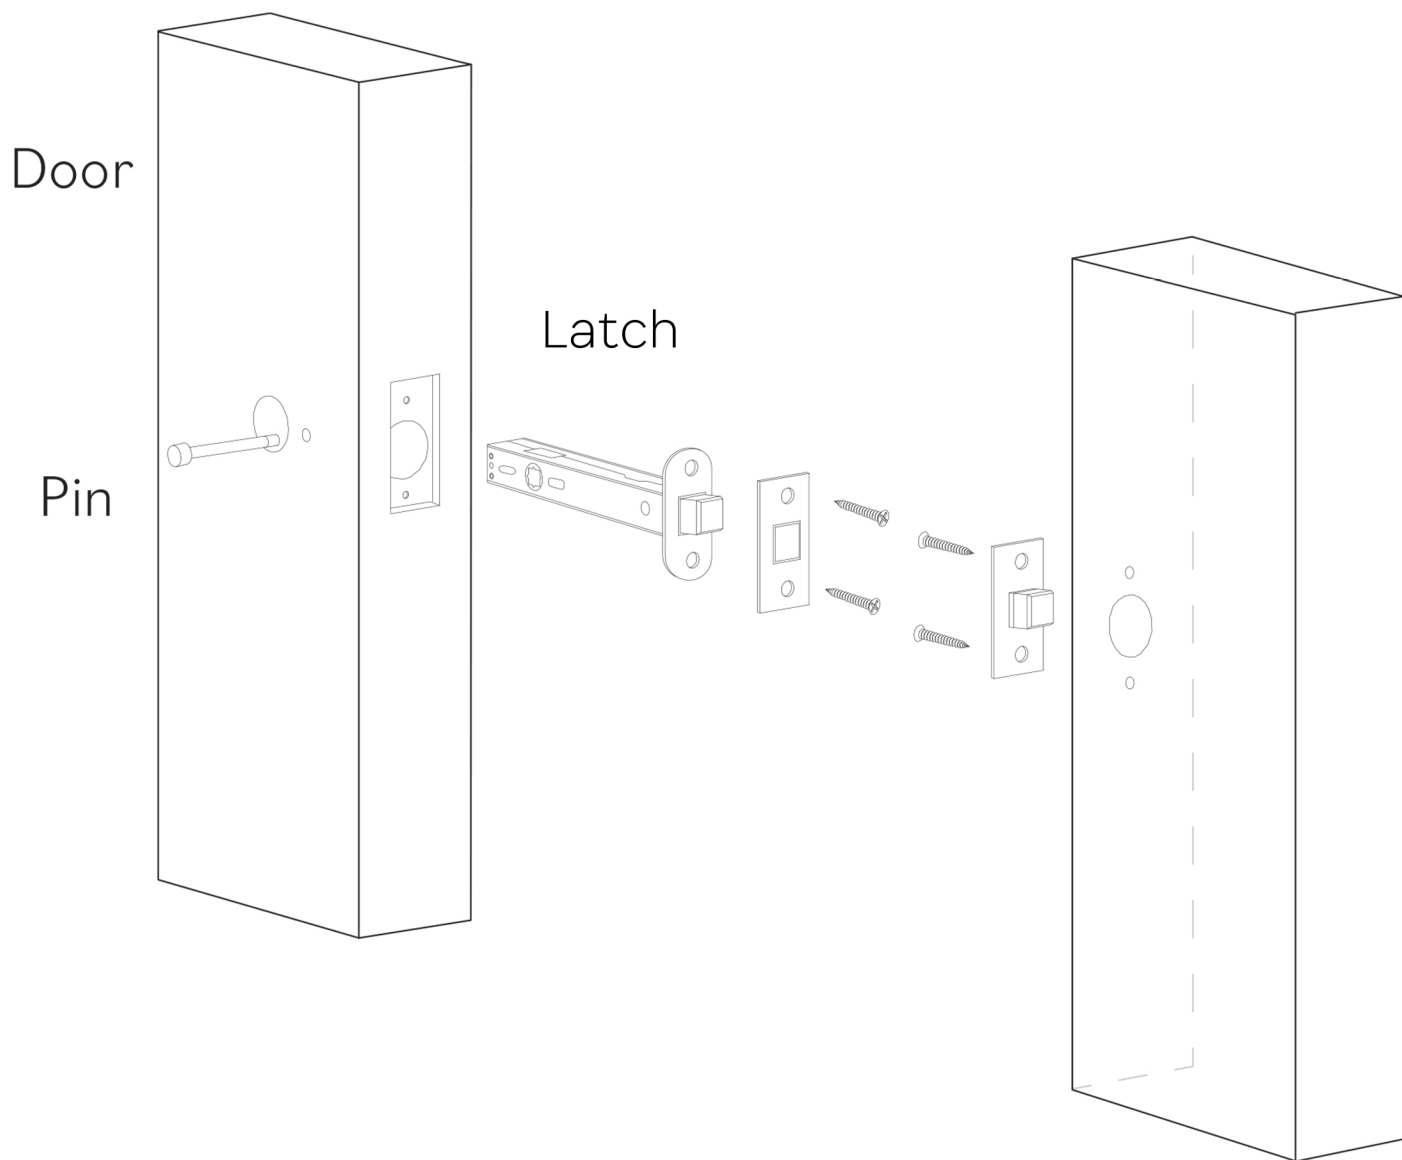

KNO-DMQ

Category: Door Knob

Material: Brass/Crystal

Dimensions: 2.3"(L) x 2.3"(W) x 2.3"(H)

52

60

60

60

*Numbers are in millimeters

ASSEMBLY INSTRUCTIONS PASSAGE & PUSH-PIN PRIVACY

ASSEMBLY INSTRUCTIONS THUMB-TURN PRIVACY

DOUBLE INSTALLATION

1 for the handle
1 for the latchbolt