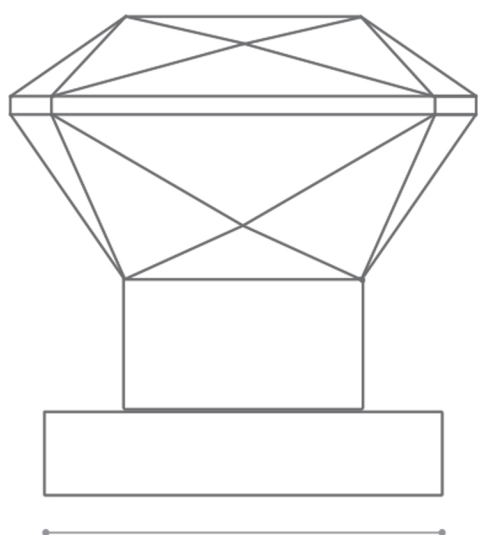

KNO-DMQ

Category: Door Knob

Material: Brass/Crystal

Dimensions: 2.3"(L) x 2.3"(W) x 2.3"(H)

52

60

60

60

*Numbers are in millimeters

ASSEMBLY INSTRUCTIONS PASSAGE & PUSH-PIN PRIVACY

ASSEMBLY INSTRUCTIONS THUMB-TURN PRIVACY

DOUBLE INSTALLATION

1 for the handle
1 for the latchbolt