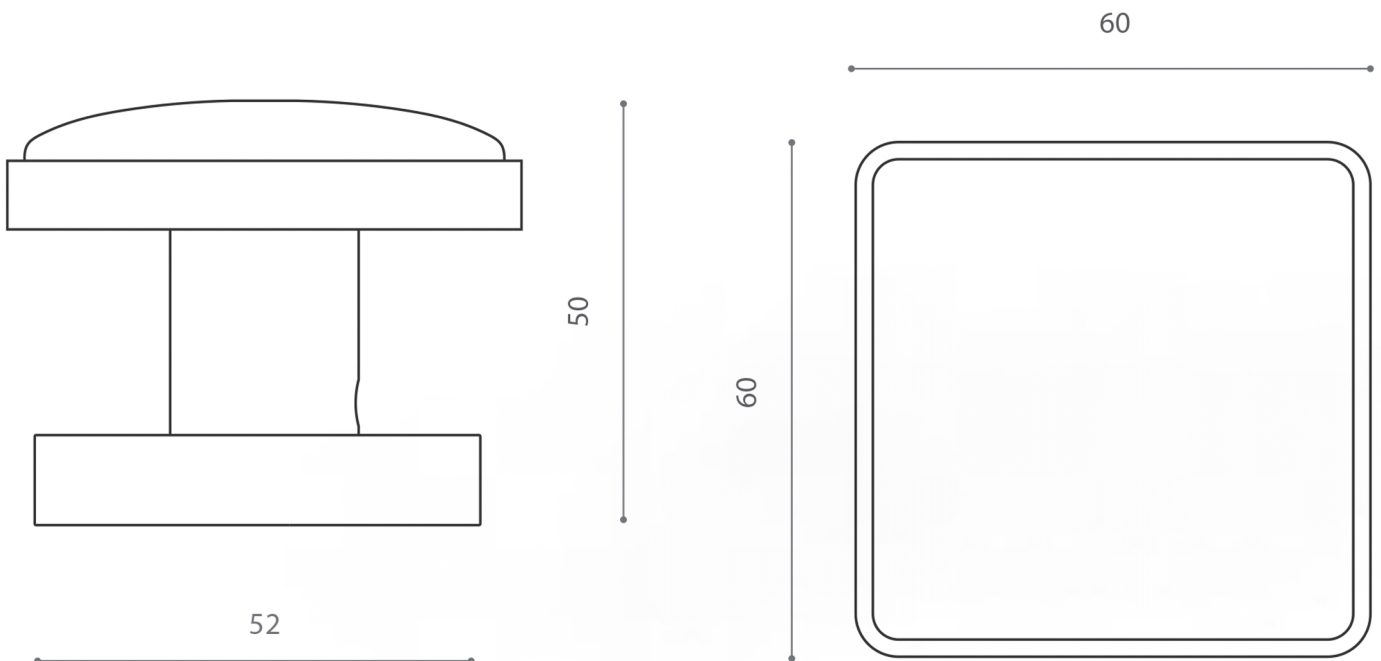

KNO-LTH

Category: Door Knob

Material: Brass/Leather

Dimensions: 2.3"(L) x 2.3"(W) x 1.9"(H)

*Numbers are in millimeters

ASSEMBLY INSTRUCTIONS PASSAGE & PUSH-PIN PRIVACY

ASSEMBLY INSTRUCTIONS THUMB-TURN PRIVACY

DOUBLE INSTALLATION

1 for the handle
1 for the latchbolt