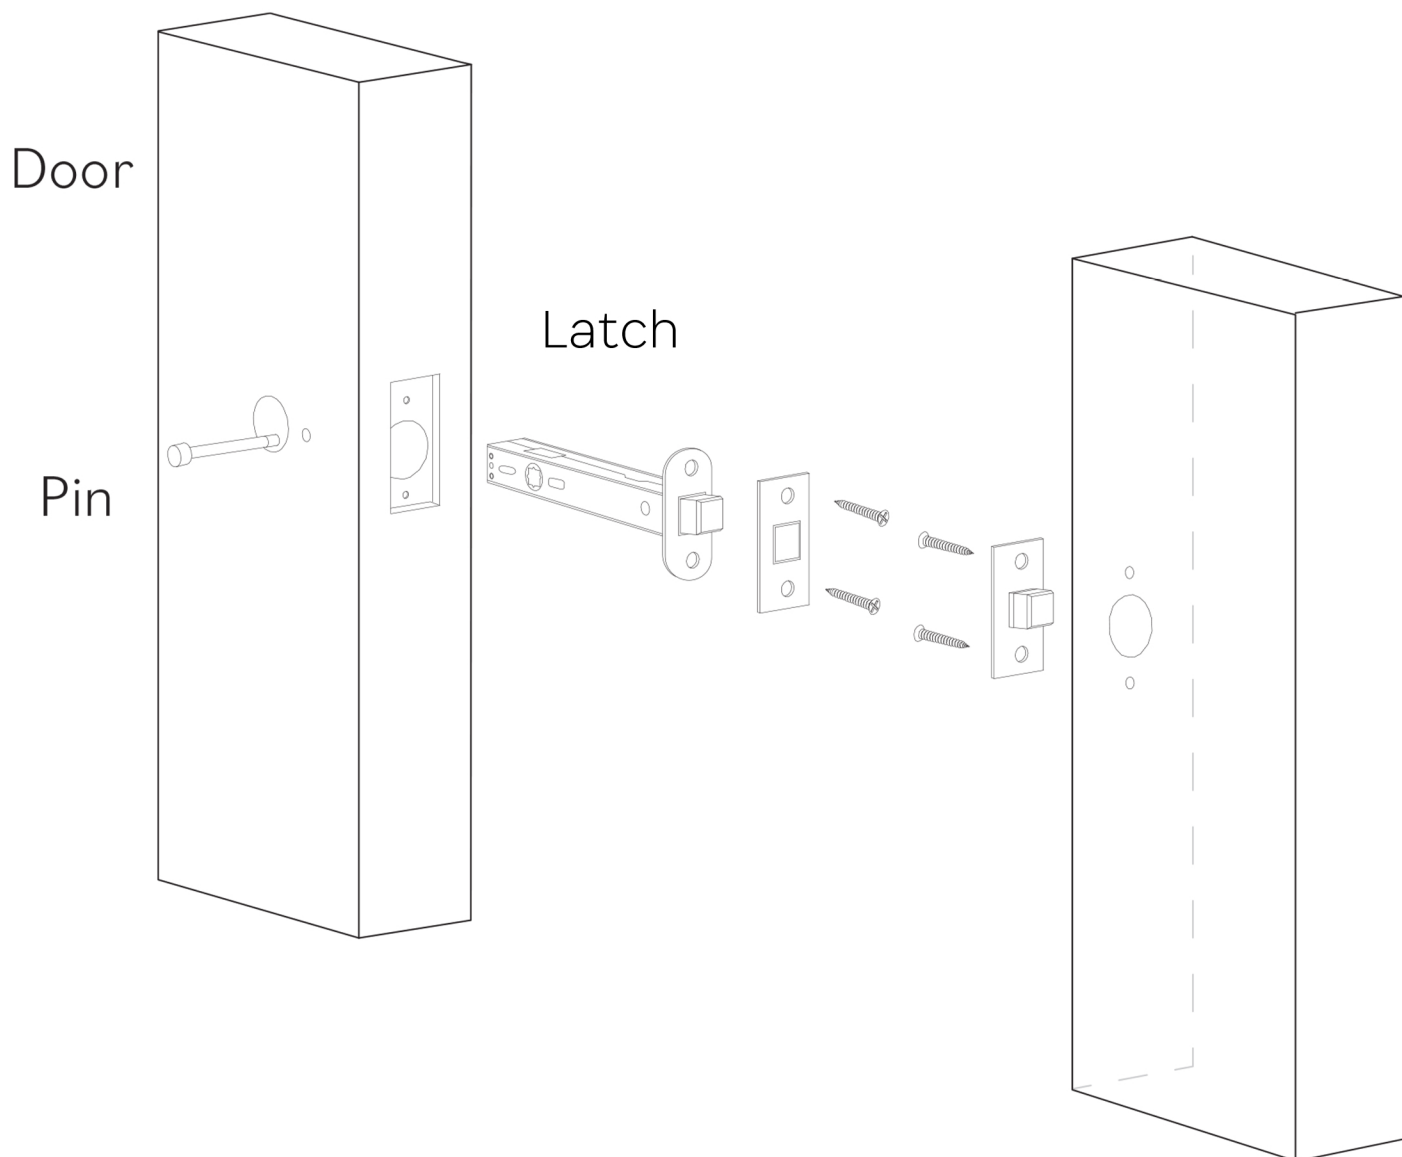

KNO-LTH

Category: Door Knob

Material: Brass/Leather

Dimensions: 2.3"(L) x 2.3"(W) x 1.9"(H)

*Numbers are in millimeters

ASSEMBLY INSTRUCTIONS PASSAGE & PUSH-PIN PRIVACY

ASSEMBLY INSTRUCTIONS THUMB-TURN PRIVACY

DOUBLE INSTALLATION

1 for the handle
1 for the latchbolt