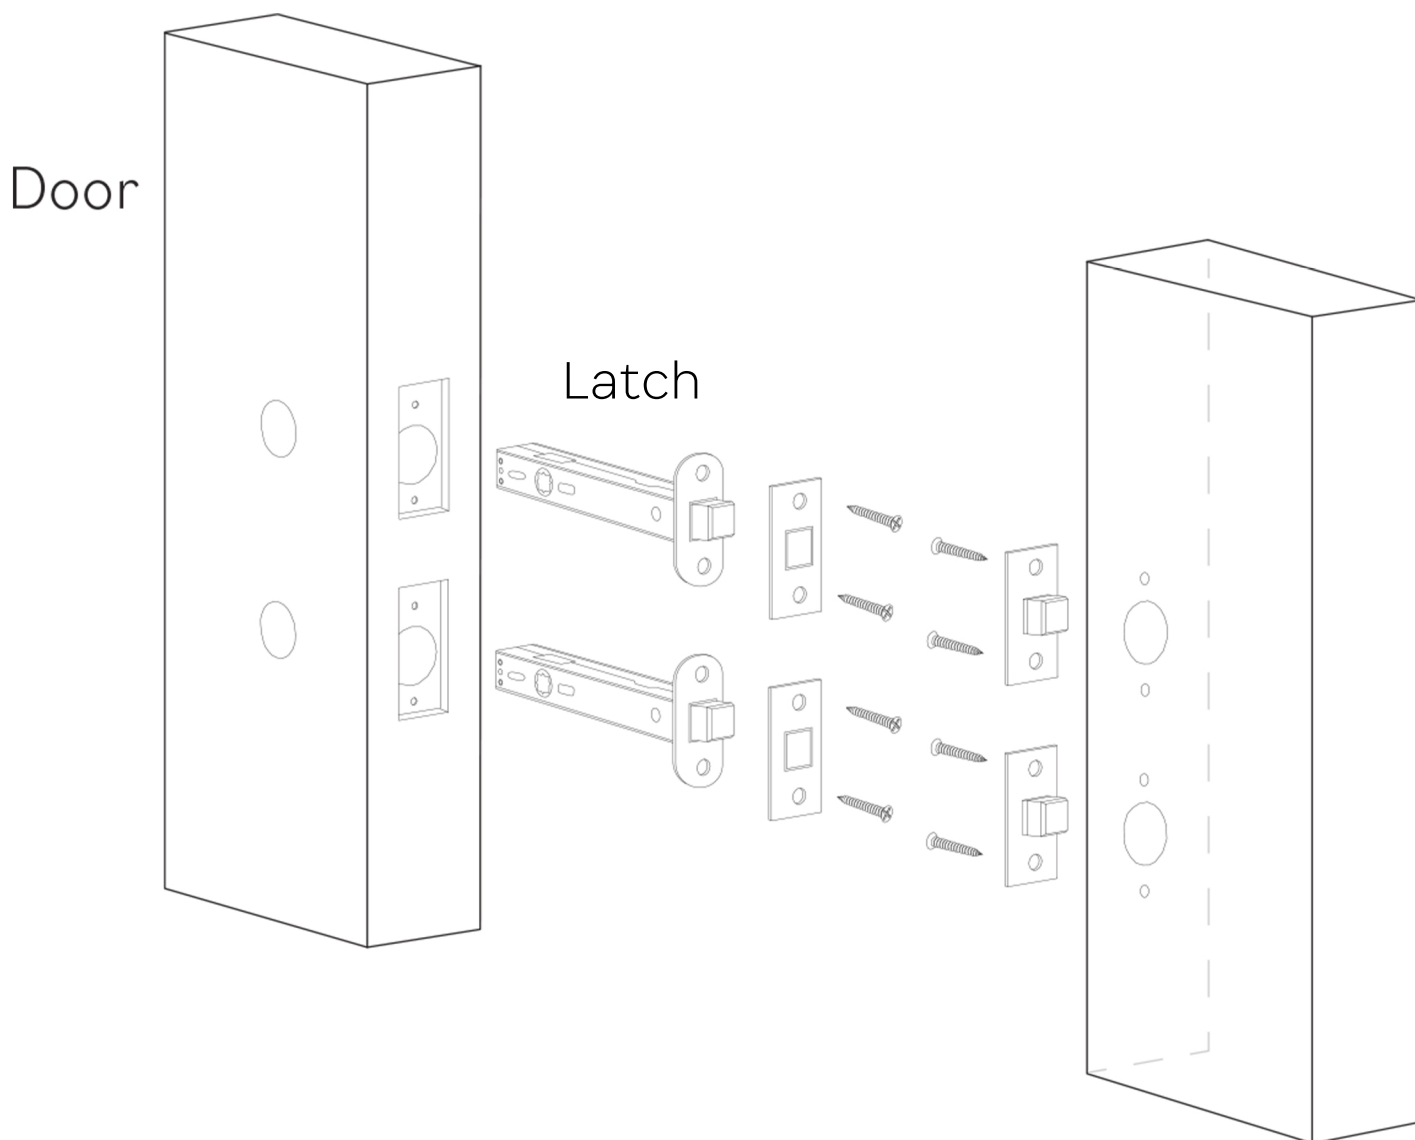

KNO-LTH

Category: Door Knob

Material: Brass/Leather

Dimensions: 2.3"(L) x 2.3"(W) x 1.9"(H)

*Numbers are in millimeters

ASSEMBLY INSTRUCTIONS PASSAGE & PUSH-PIN PRIVACY

ASSEMBLY INSTRUCTIONS THUMB-TURN PRIVACY

DOUBLE INSTALLATION

1 for the handle
1 for the latchbolt