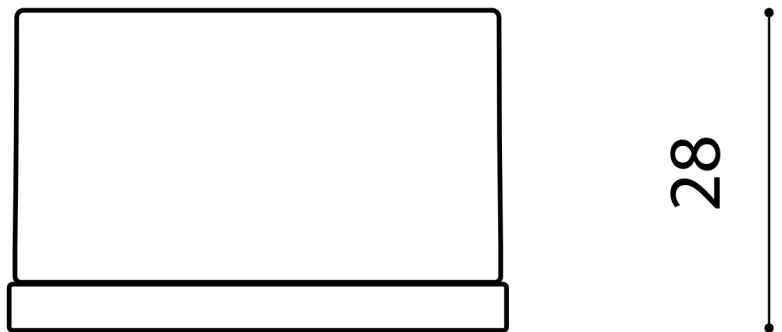

MIRAGGIO

Category: Knob

Material: Brass/Crystal

Dimensions: 1.6" (L) x 1.6" (W) x 1.1" (H)

Ø 42

28

*Numbers are in millimeters