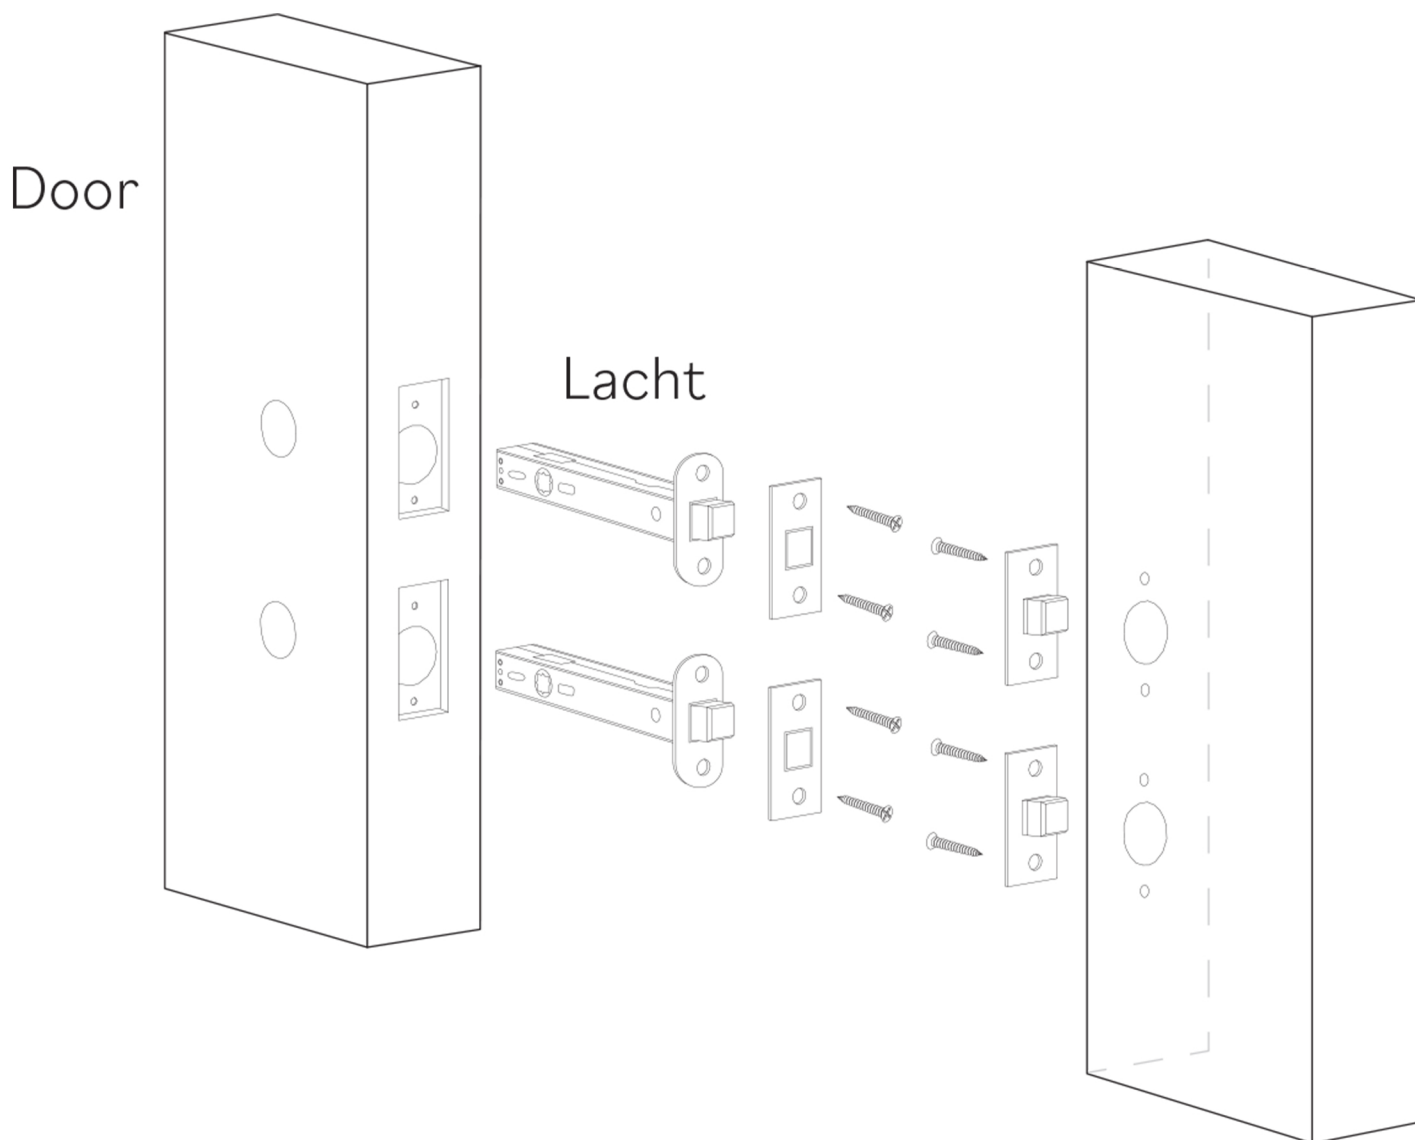

Model: KNO-PRN-CHR  
Category: Door Knob  
Material: Crystal  
Dimensions: 2"(L) x 2"(W) x 2.2"(H)

Description: Luxury crystal door knob in chrome finish.

\*Numbers are in millimeters

## PASSAGE

### DOUBLE INSTALLATION

1 for the handle  
1 for the latchbolt