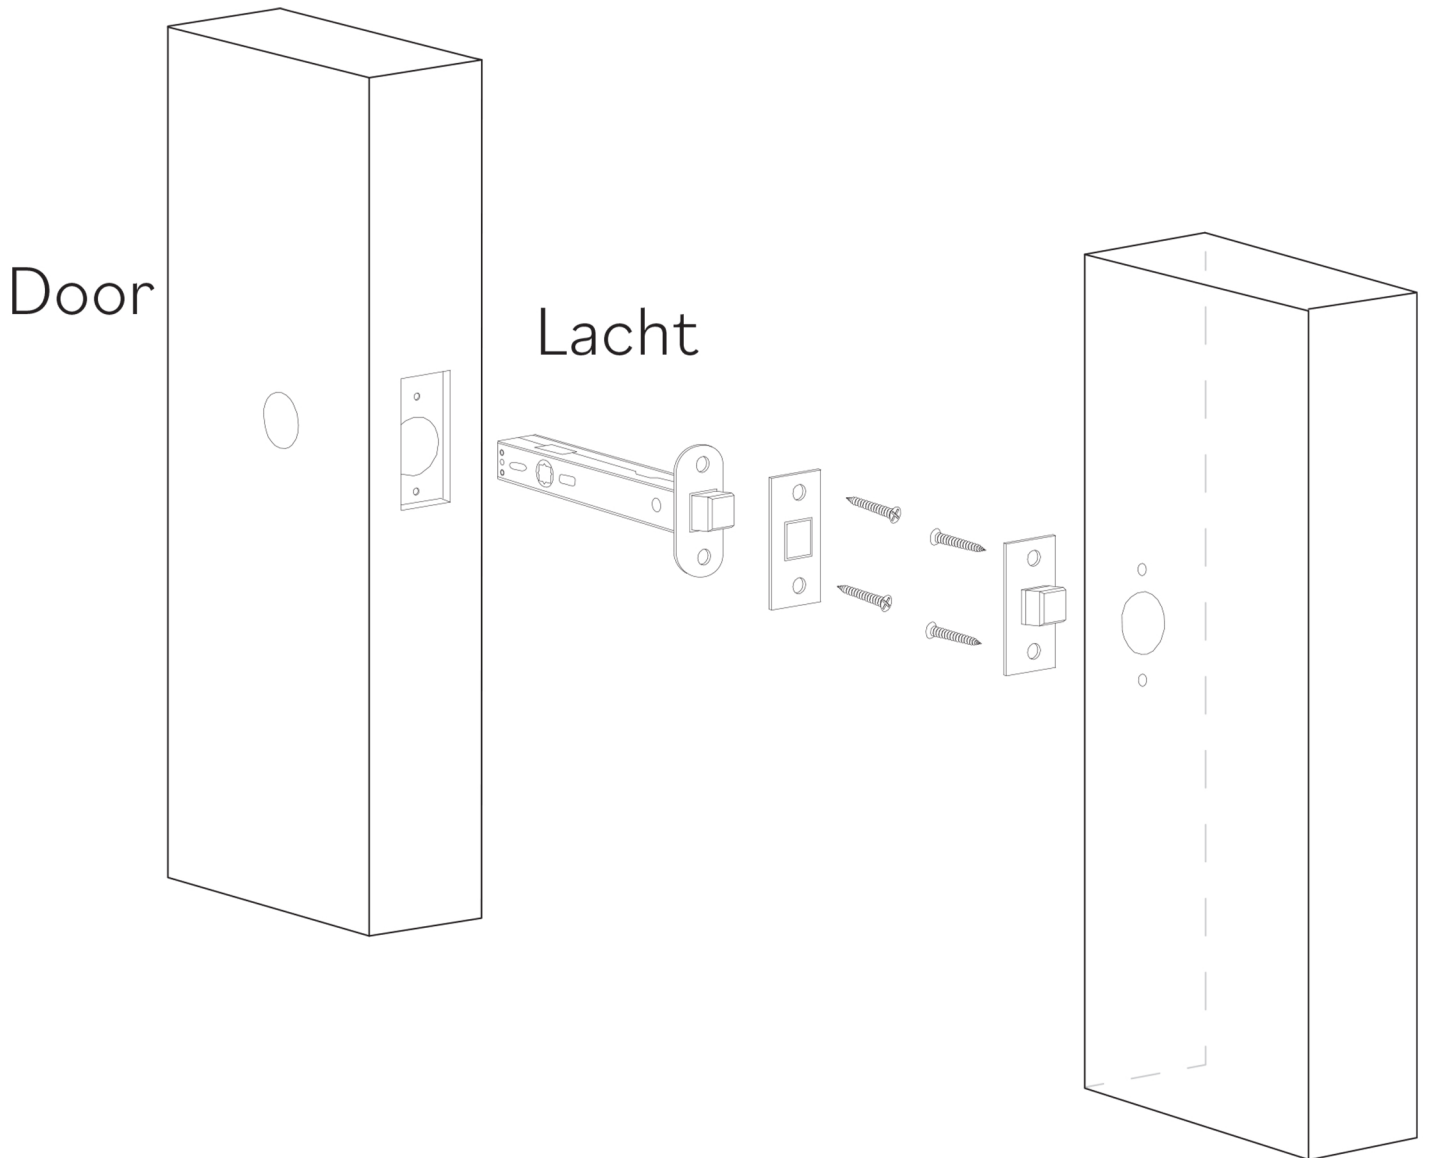

Model: KNO-PRN-CHR  
Category: Door Knob  
Material: Crystal  
Dimensions: 2"(L) x 2"(W) x 2.2"(H)

Description: Luxury crystal door knob in chrome finish.

\*Numbers are in millimeters

## PASSAGE

### DOUBLE INSTALLATION

1 for the handle  
1 for the latchbolt