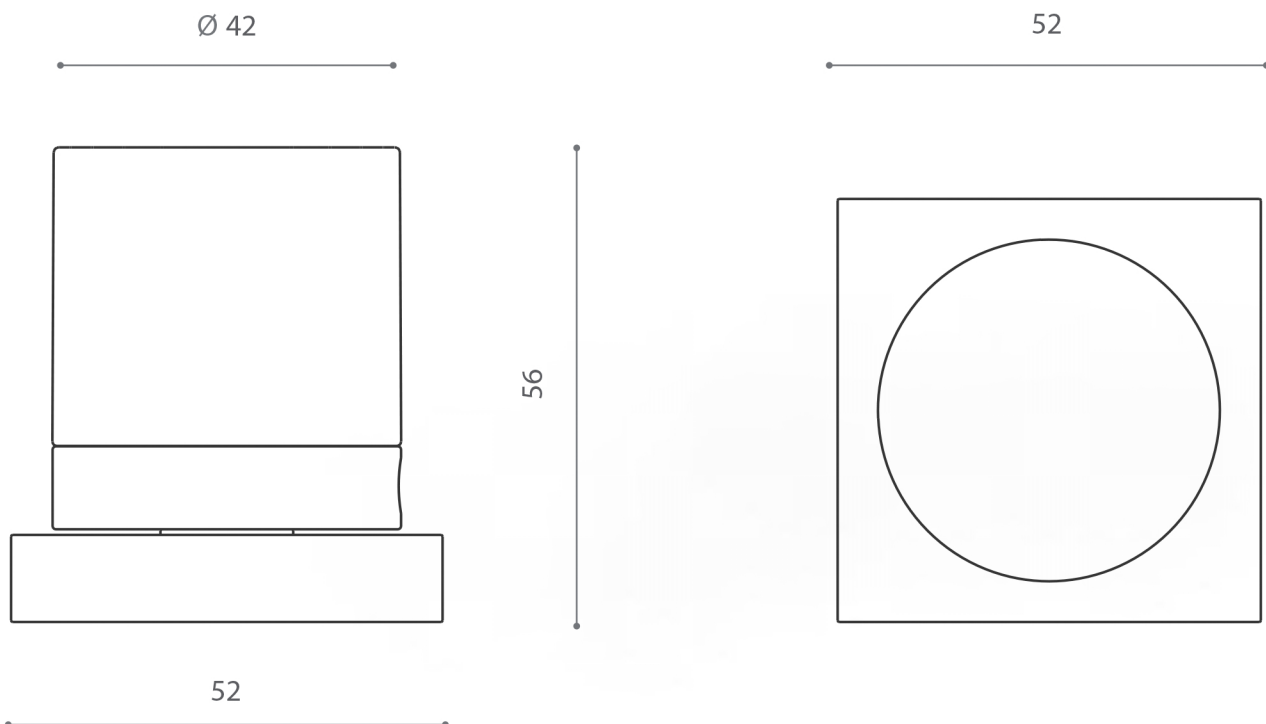

Model: KNO-PRN-CHR  
Category: Door Knob  
Material: Crystal  
Dimensions: 2"(L) x 2"(W) x 2.2"(H)

Description: Luxury crystal door knob in chrome finish.

\*Numbers are in millimeters