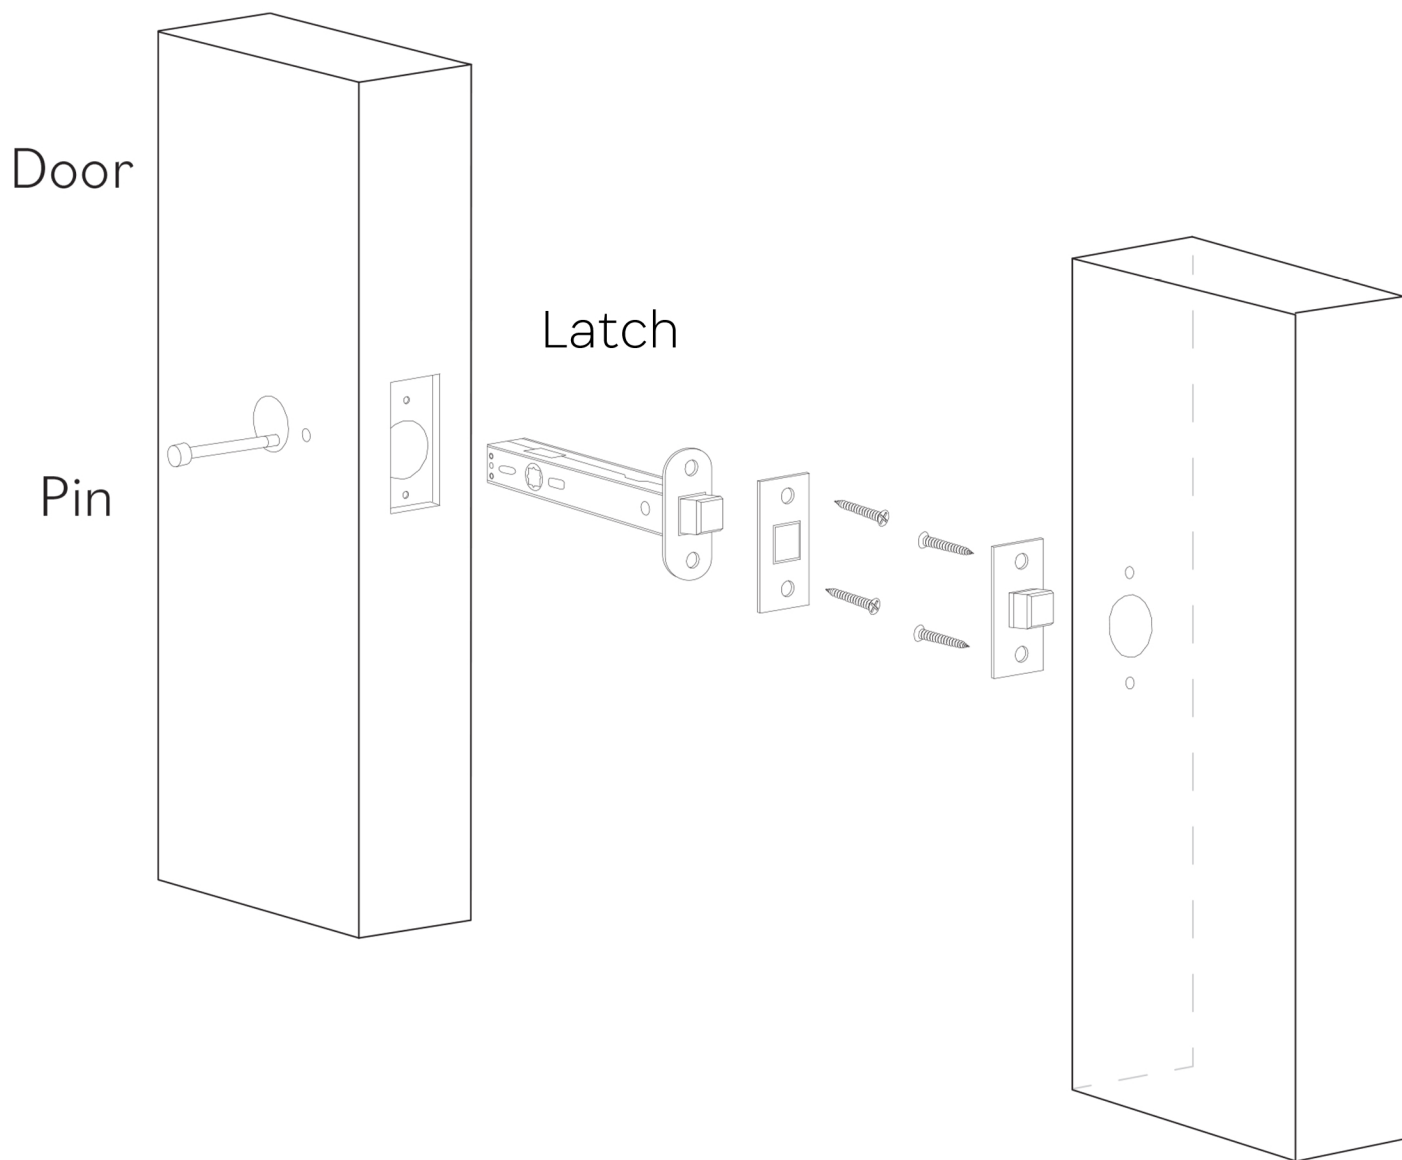

KNO-PRN

Category: Door Knob

Material: Brass/Crystal

Dimensions: 2"(L) x 2"(W) x 2.2"(H)

*Numbers are in millimeters

ASSEMBLY INSTRUCTIONS PASSAGE & PUSH-PIN PRIVACY

ASSEMBLY INSTRUCTIONS THUMB-TURN PRIVACY

DOUBLE INSTALLATION

1 for the handle
1 for the latchbolt