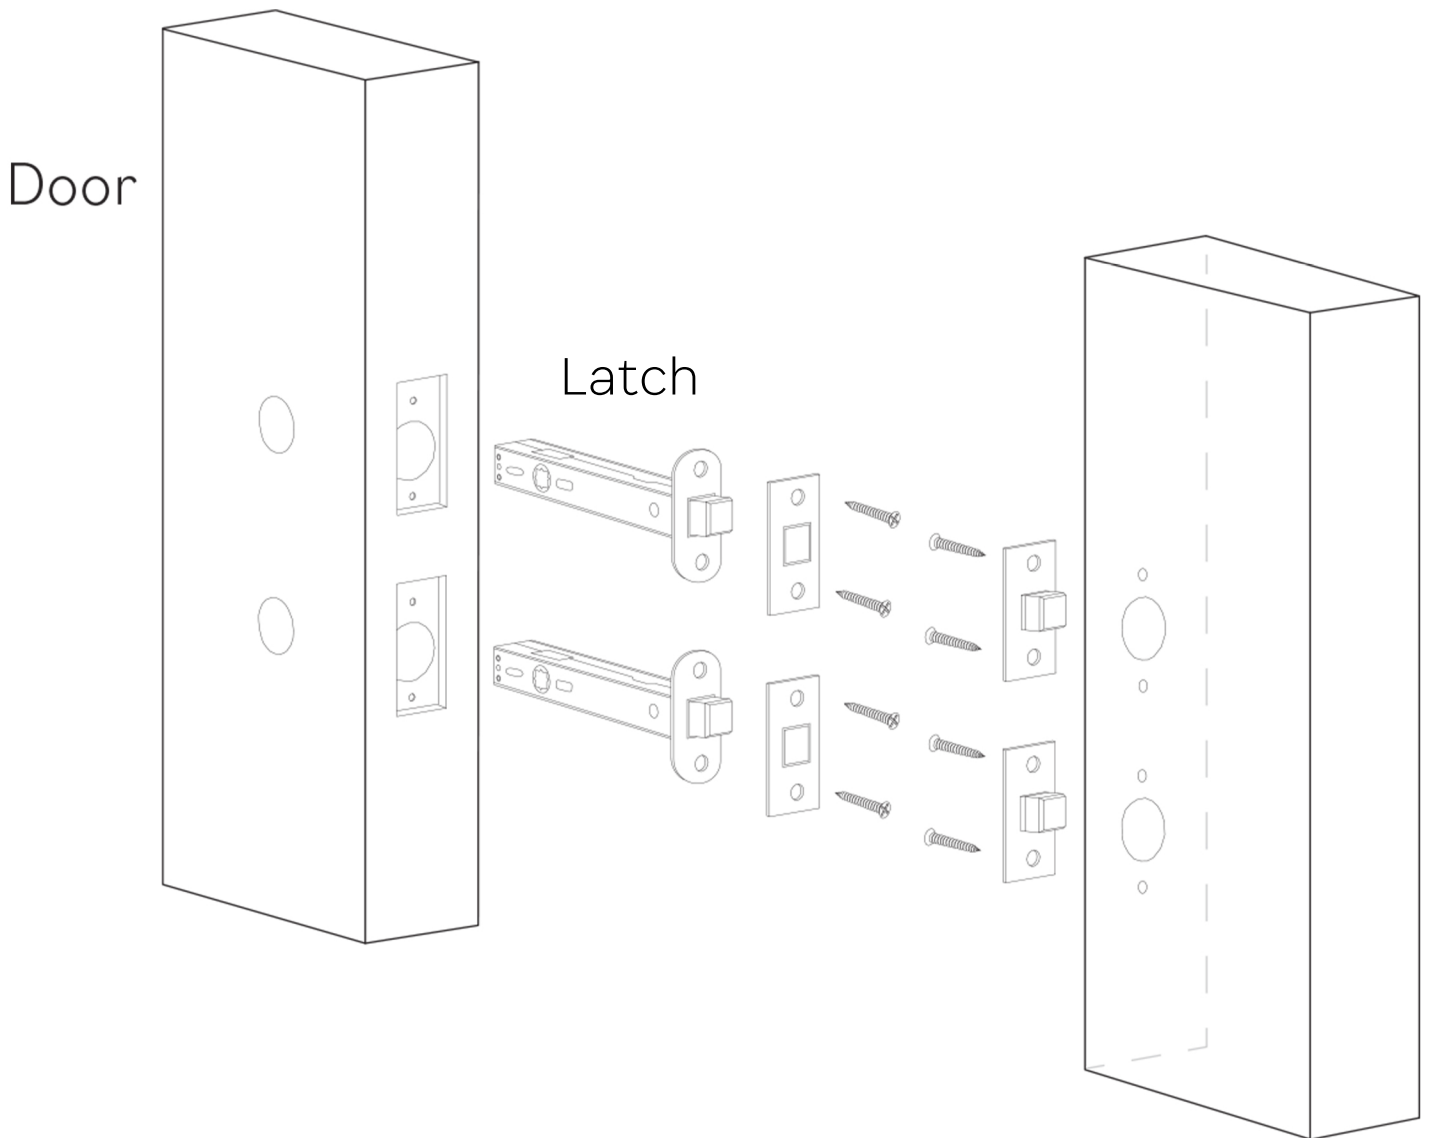

KNO-PRN

Category: Door Knob

Material: Brass/Crystal

Dimensions: 2"(L) x 2"(W) x 2.2"(H)

*Numbers are in millimeters

ASSEMBLY INSTRUCTIONS PASSAGE & PUSH-PIN PRIVACY

ASSEMBLY INSTRUCTIONS THUMB-TURN PRIVACY

DOUBLE INSTALLATION

1 for the handle
1 for the latchbolt