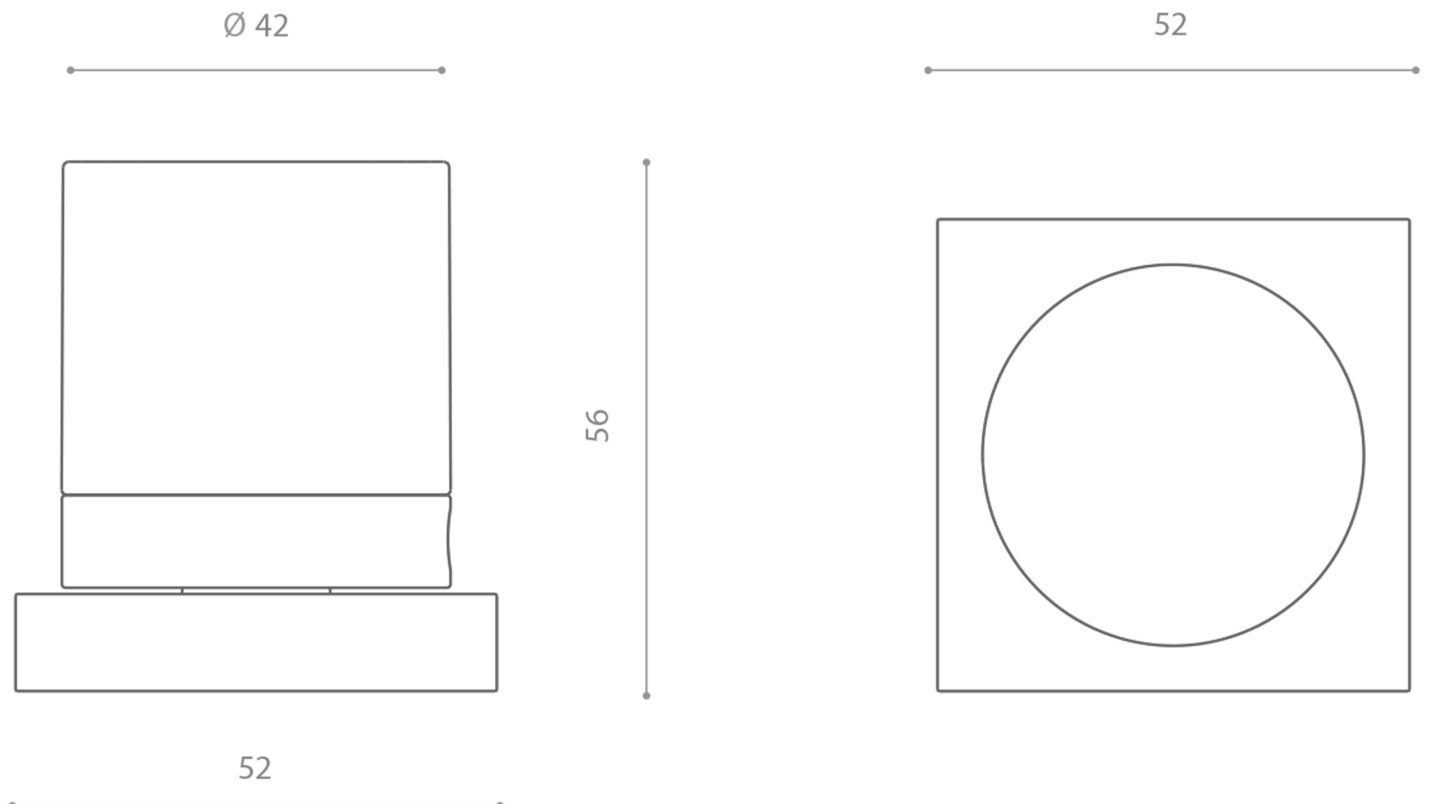

KNO-PRN

Category: Door Knob

Material: Brass/Crystal

Dimensions: 2"(L) x 2"(W) x 2.2"(H)

*Numbers are in millimeters

ASSEMBLY INSTRUCTIONS PASSAGE & PUSH-PIN PRIVACY

ASSEMBLY INSTRUCTIONS THUMB-TURN PRIVACY

DOUBLE INSTALLATION