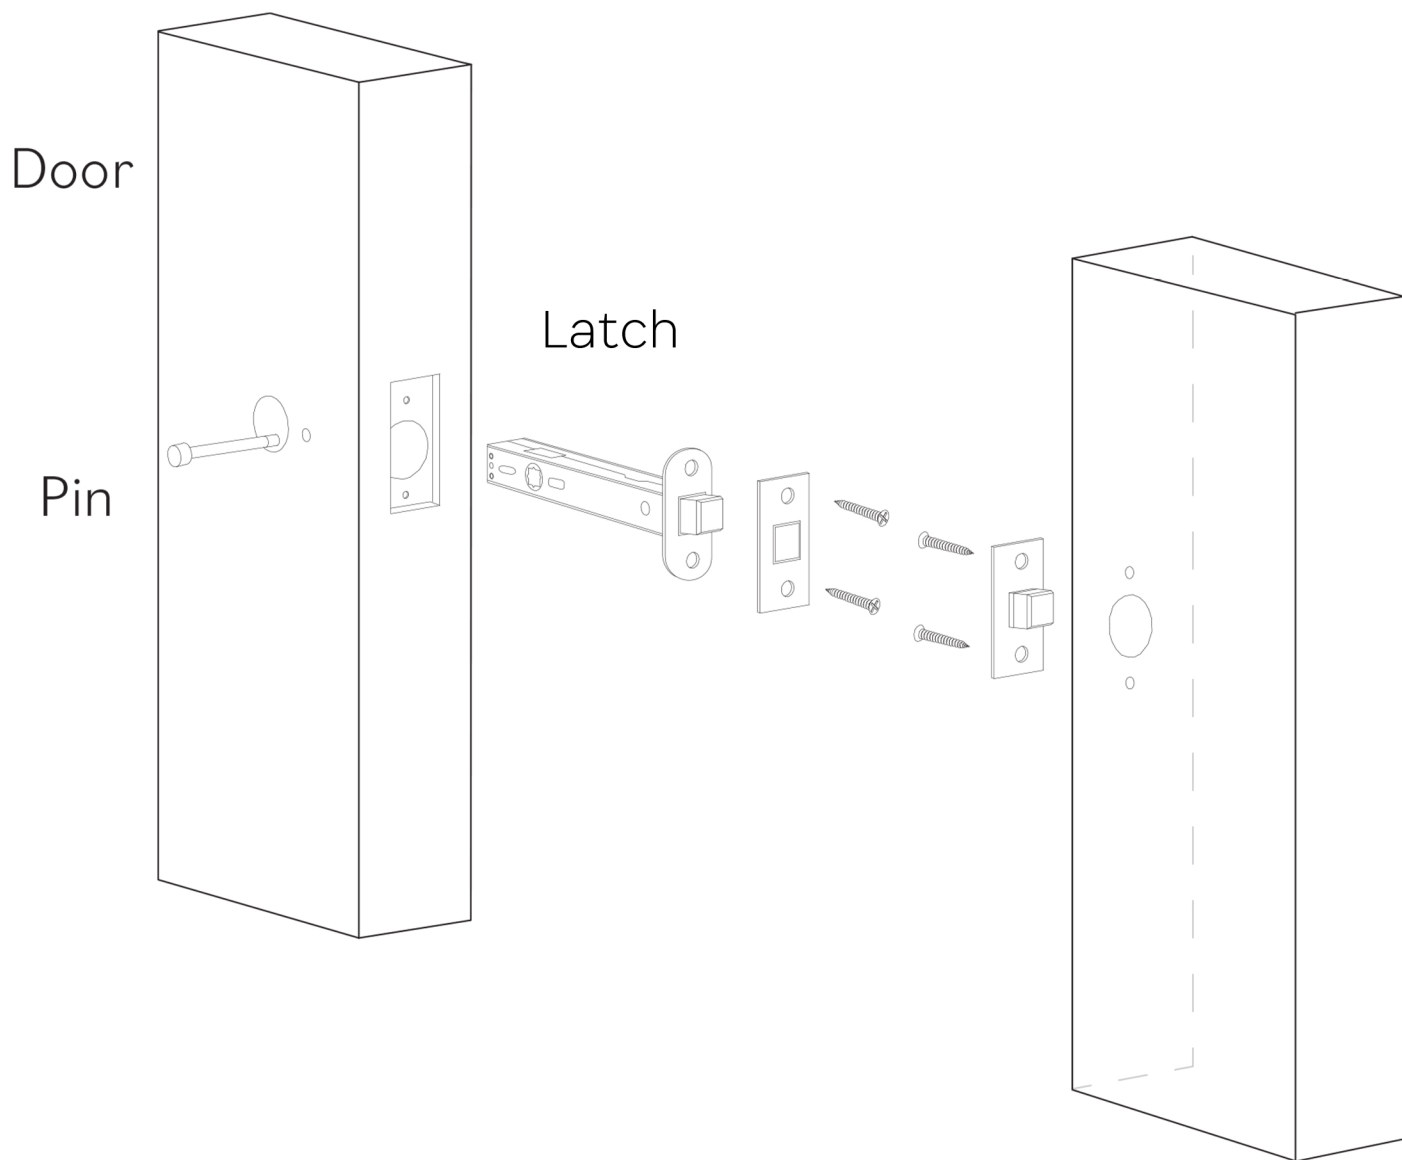

KNO-RAY

Category: Door Knob

Material: Brass/Crystal

Dimensions: 2"(L) x 2"(W) x 2.2"(H)

*Numbers are in millimeters

ASSEMBLY INSTRUCTIONS PASSAGE & PUSH-PIN PRIVACY

ASSEMBLY INSTRUCTIONS THUMB-TURN PRIVACY

DOUBLE INSTALLATION

1 for the handle
1 for the latchbolt