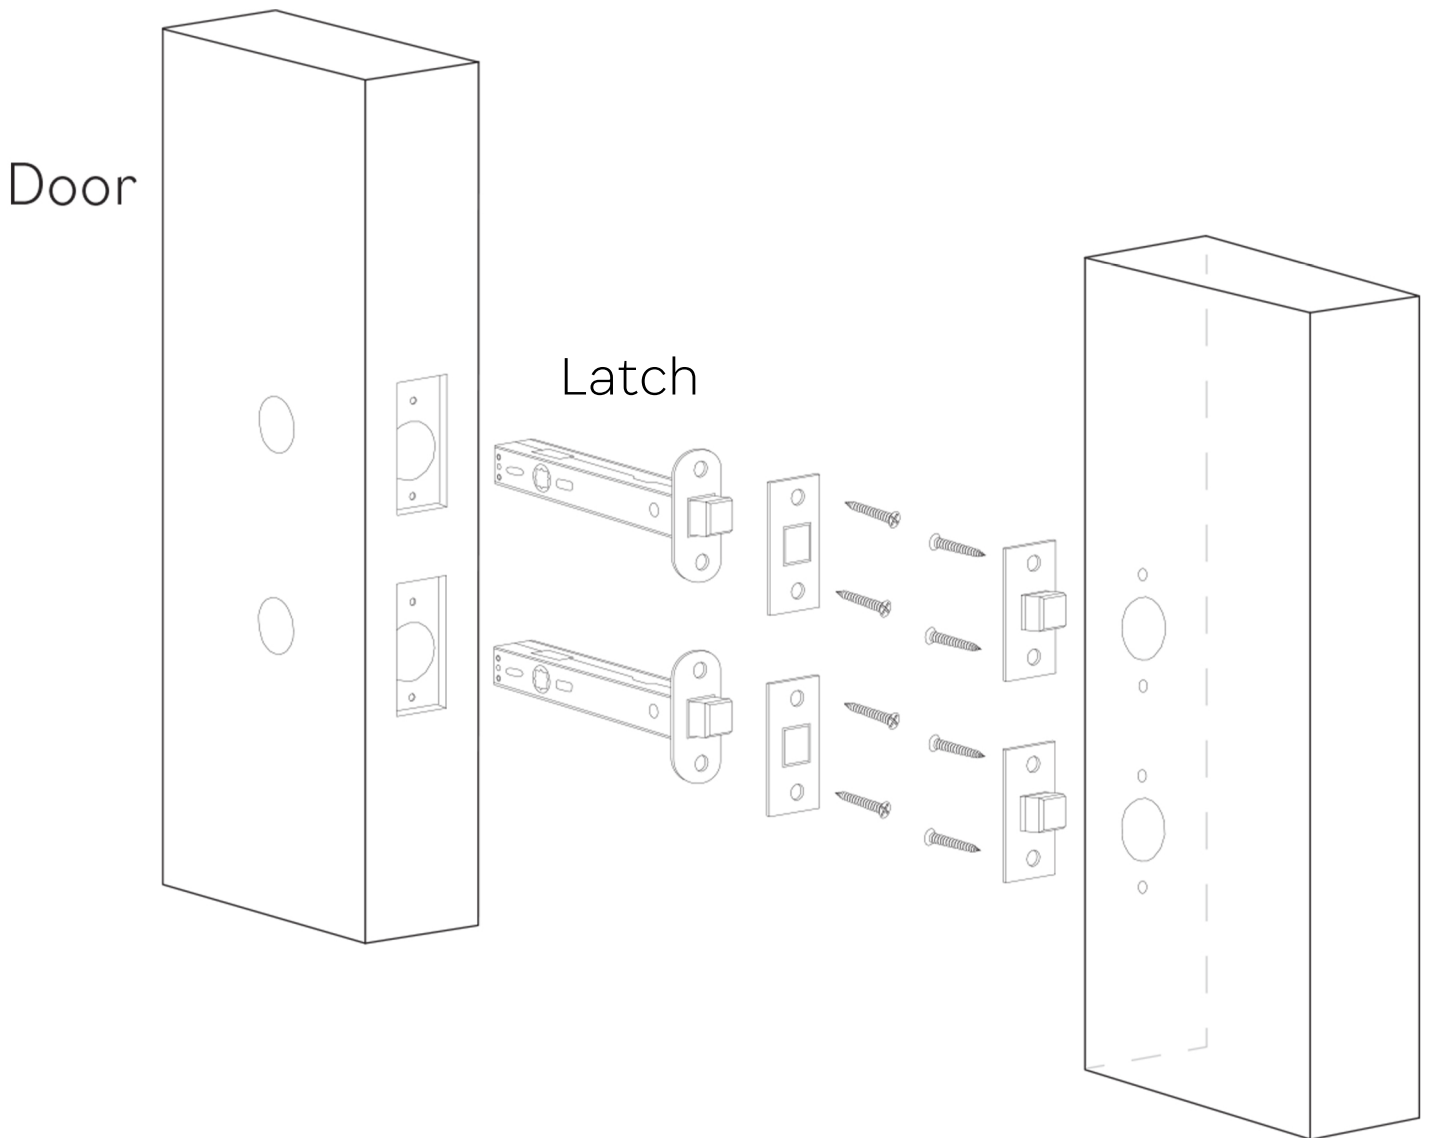

KNO-RAY

Category: Door Knob

Material: Brass/Crystal

Dimensions: 2"(L) x 2"(W) x 2.2"(H)

*Numbers are in millimeters

ASSEMBLY INSTRUCTIONS PASSAGE & PUSH-PIN PRIVACY

ASSEMBLY INSTRUCTIONS THUMB-TURN PRIVACY

DOUBLE INSTALLATION

1 for the handle
1 for the latchbolt