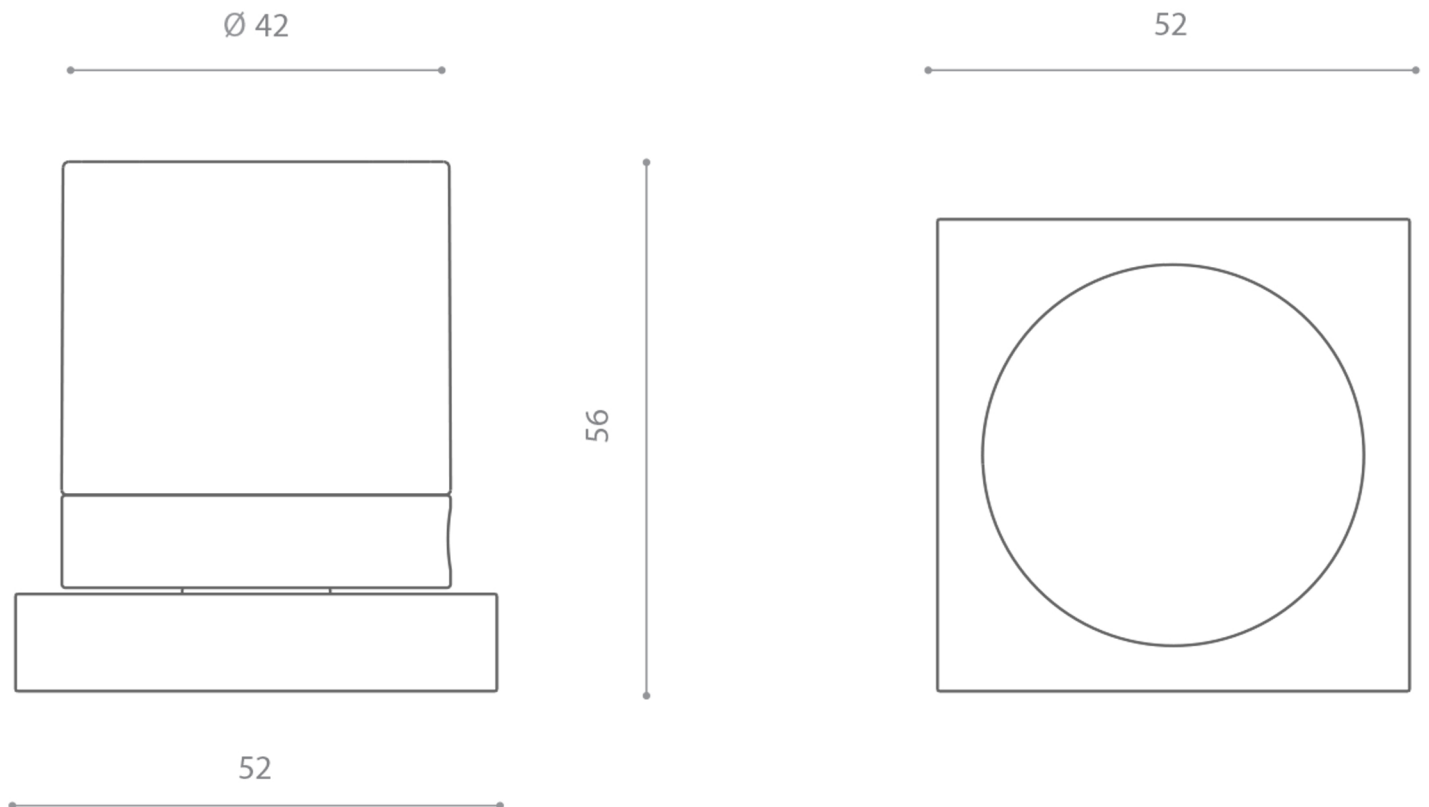

KNO-RAY

Category: Door Knob

Material: Brass/Crystal

Dimensions: 2"(L) x 2"(W) x 2.2"(H)

*Numbers are in millimeters

ASSEMBLY INSTRUCTIONS PASSAGE & PUSH-PIN PRIVACY

ASSEMBLY INSTRUCTIONS THUMB-TURN PRIVACY

DOUBLE INSTALLATION

1 for the handle
1 for the latchbolt