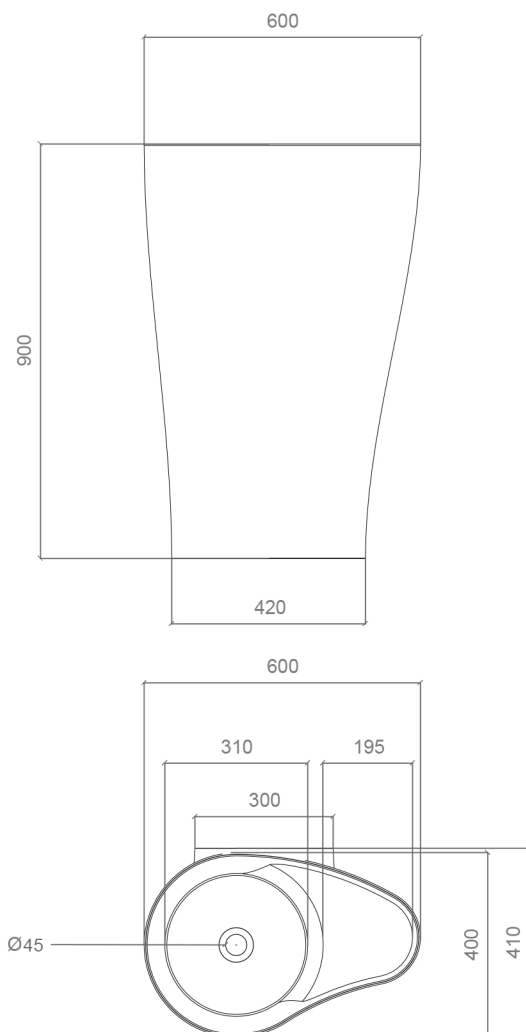

SEI

Model: Sei

Category: Bathroom Sink

Material: VetroFreddo

Dimensions:

23.6" (L) x 15.7" (W) x 35.4" (H)

Description: Luxury free standing bathroom sink in black finish.

*Numbers are in inches/millimeters