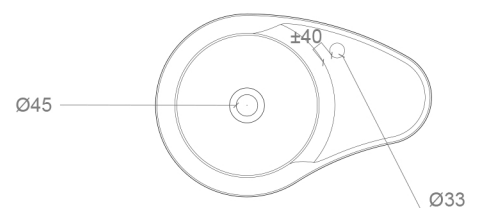

SEI

Model: Sei

Category: Bathroom Sink

Material: VetroFreddo

Dimensions:

23.6" (L) x 15.7" (W) x 35.4" (H)

Description: Luxury free standing bathroom sink in black finish.

*Numbers are in inches/millimeters