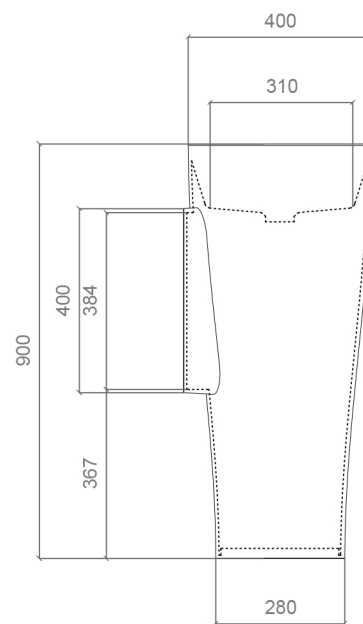

SEI

Model: Sei

Category: Bathroom Sink

Material: VetroFreddo

Dimensions:

23.6" (L) x 15.7" (W) x 35.4" (H)

Description: Luxury free standing bathroom sink in black finish.

*Numbers are in inches/millimeters