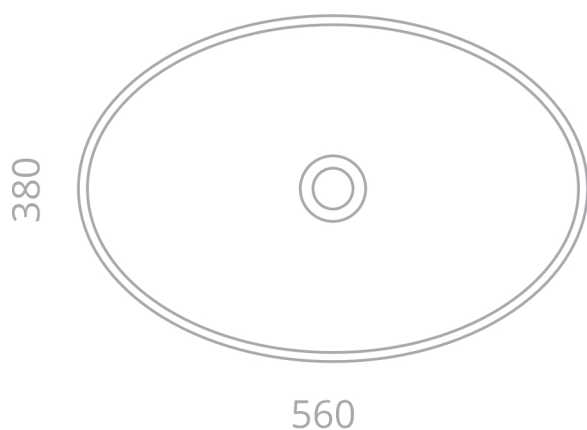

## Tonino Lamborghini Collection

**Category:** Bathroom Sink

**Material:** Crystal

**Dimensions:**

22.0" (L) x 14.9" (W) x 5.9" (H)

**Hole Size:** 45 mm

**Overflow:** No

**Colors:**

### Technical Data

\*Numbers are in millimeters

*Tonino Lamborghini*