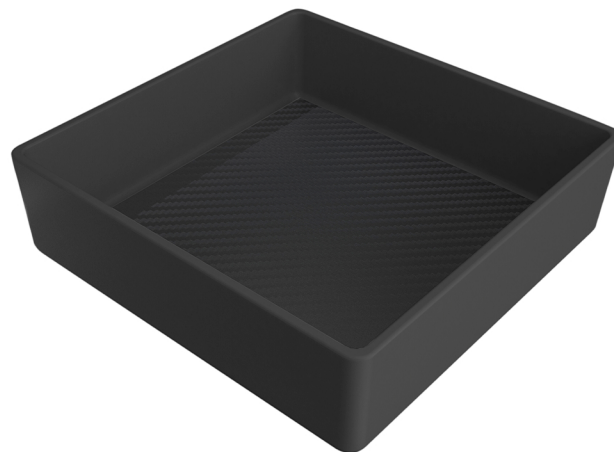

CARBON TECH

Tonino Lamborghini Collection

Category: Bathroom Sink

Material: Resin and Carbon Fiber

Dimensions:

15.7"(L) x 15.7"(W) x 5.5"(H)

Hole Size: 45 mm

Colors:

Black
Mat

Black
Gloss

White
Gloss

Grey

Technical Data

400

350

cover
carabotto