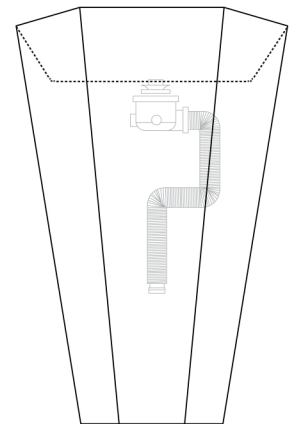

VISION EDITION

Tonino Lamborghini Collection

Category: Bathroom Sink

Material: Resin and Glass

Dimensions:

23.0" (L) x 15.7" (W) x 35.4" (H)

Weight: 4850 lbs

Overflow: No

Colors:

Black Mat

Rosa Sahara

Black Mat

Black Mat

Rosa Sahara

Technical Data

*Numbers are in millimeters