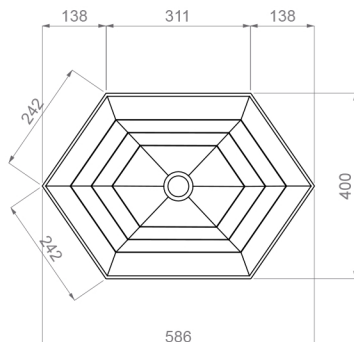

VISION EDITION

Tonino Lamborghini Collection

Category: Bathroom Sink

Material: Resin and Glass

Dimensions:

23.0" (L) x 15.7" (W) x 35.4" (H)

Weight: 4850 lbs

Overflow: No

Colors:

Black Mat

Rosa Sahara

Black Mat

Black Mat

Rosa Sahara

Technical Data

*Numbers are in millimeters