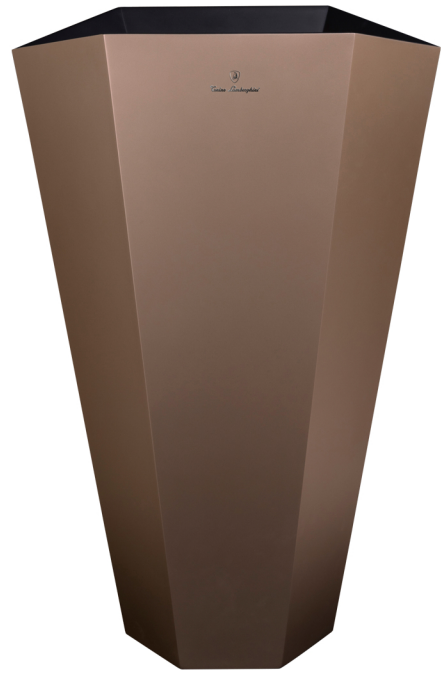

VISION EDITION

Tonino Lamborghini Collection

Category: Bathroom Sink

Material: Resin and Glass

Dimensions:

23.0" (L) x 15.7" (W) x 35.4" (H)

Weight: 4850 lbs

Overflow: No

Colors:

Black Mat

Rosa Sahara

Black Mat

Black Mat

Rosa Sahara

Technical Data

*Numbers are in millimeters