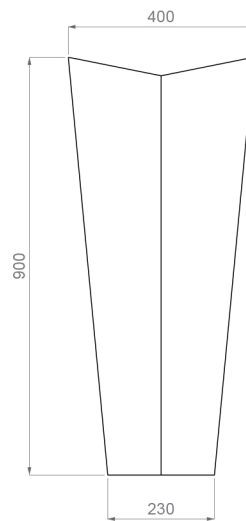

VISION EDITION

Tonino Lamborghini Collection

Category: Bathroom Sink

Material: Resin and Glass

Dimensions:

23.0" (L) x 15.7" (W) x 35.4" (H)

Weight: 4850 lbs

Overflow: No

Colors:

Black Mat

Rosa Sahara

Black Mat

Black Mat

Rosa Sahara

Technical Data

*Numbers are in millimeters