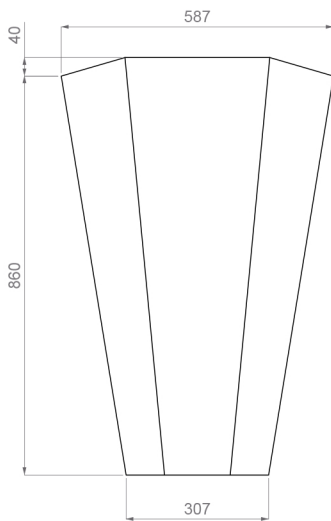

VISION EDITION

Tonino Lamborghini Collection

Category: Bathroom Sink

Material: Resin and Glass

Dimensions:

23.0" (L) x 15.7" (W) x 35.4" (H)

Weight: 4850 lbs

Overflow: No

Colors:

Black Mat

Rosa Sahara

Black Mat

Black Mat

Rosa Sahara

Technical Data

*Numbers are in millimeters