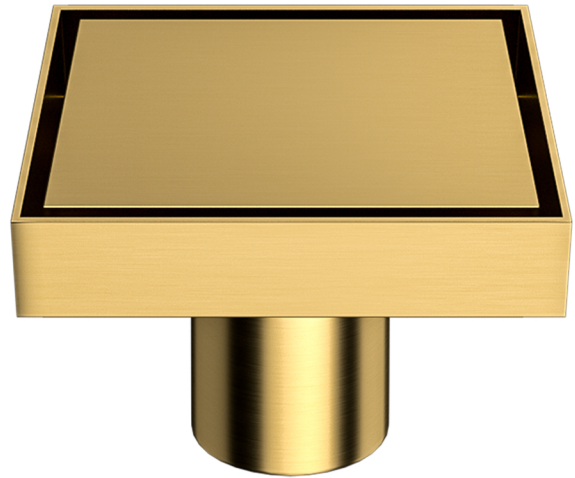

LDR-100

Category: Bathroom Drain

Material: Lead-Free Brass

Dimensions:

3.9"(L) x 3.9"(W) x 0.9"(H)

Colors:

Technical Data

*Numbers are in millimeters