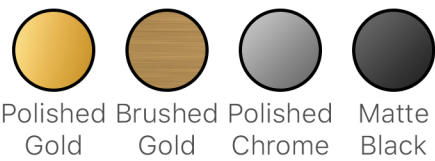

LDR-100

Category: Bathroom Drain

Material: Lead-Free Brass

Dimensions:

3.9"(L) x 3.9"(W) x 0.9"(H)

Colors:

Technical Data

*Numbers are in millimeters