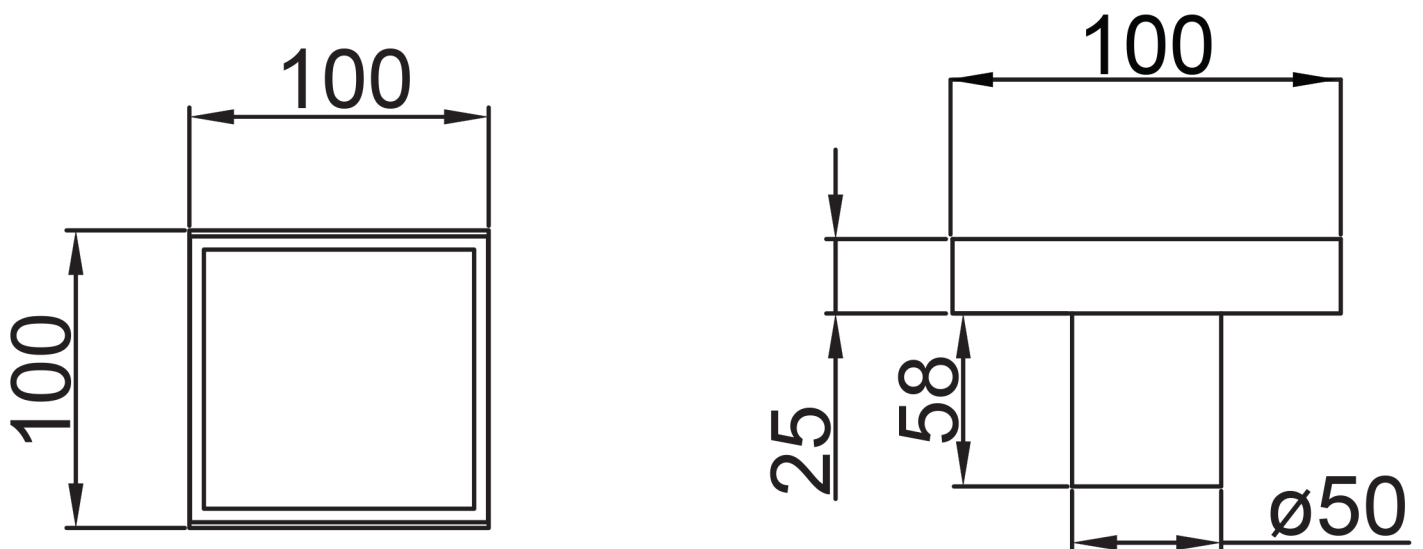

LDR-100

Category: Bathroom Drain

Material: Lead-Free Brass

Dimensions:

3.9"(L) x 3.9"(W) x 0.9"(H)

Colors:

Technical Data

*Numbers are in millimeters