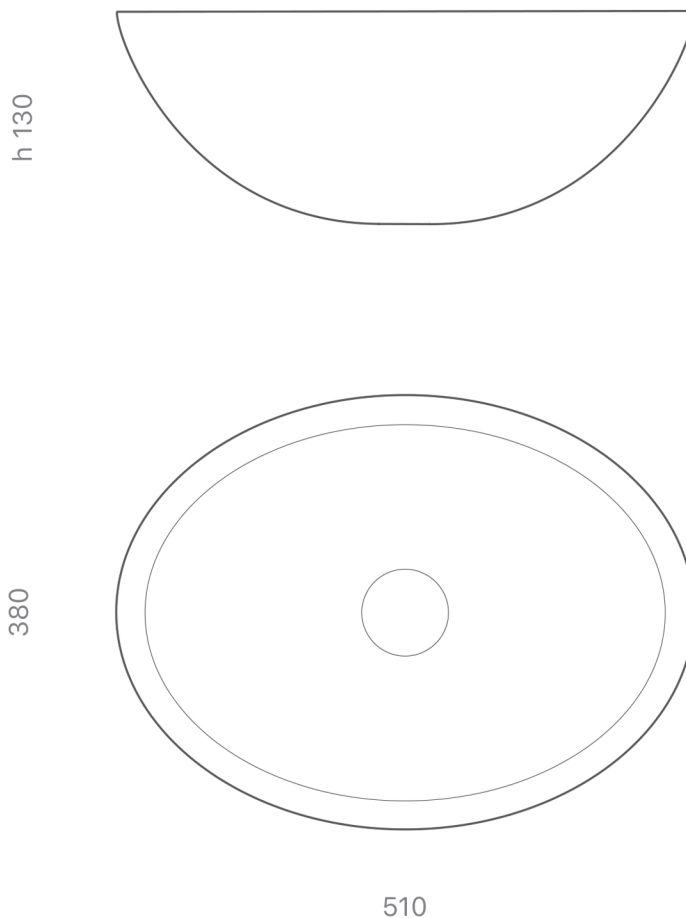

LEOPARDO

Category: Bathroom Sink
Material: Resin and Glass
Dimensions:
20" (L) x 14.9" (W) x 5.1" (H)
Overflow: No

Technical Data

*Numbers are in millimeters