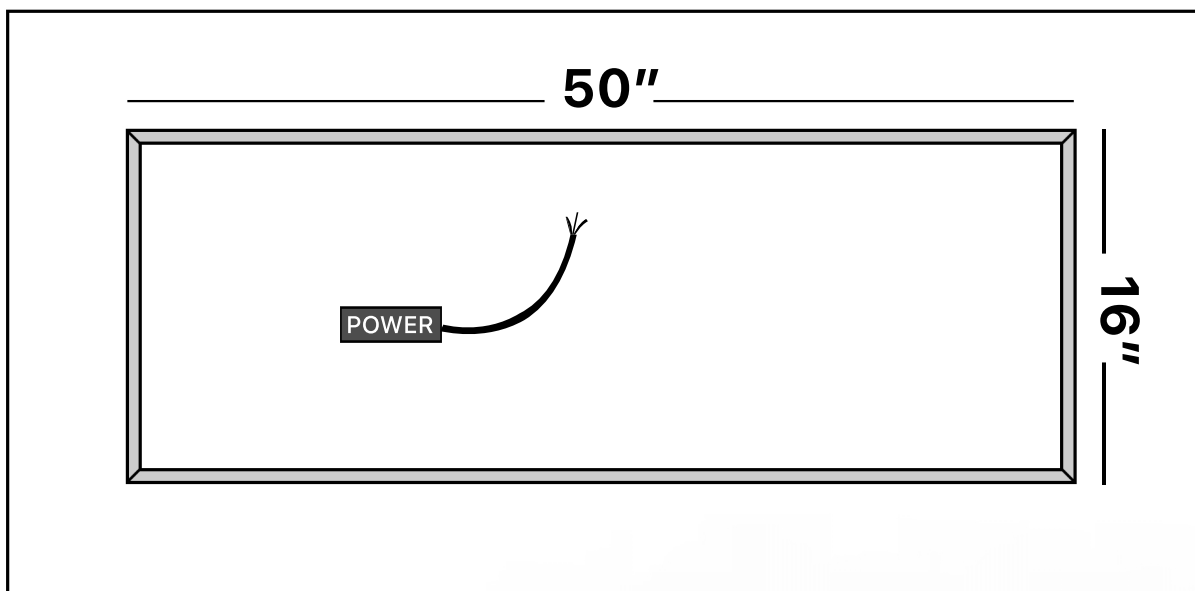

ARTISTIC

Model: Artistic Double

Category: Mirror

Material: Crystal

Dimensions: 62.6"(L) x 31.1"(H)

Description: Luxury LED lighted crystal bathroom mirror in black and silver finish

*Numbers are in inches

SCHEDA MONTAGGIO ASSEMBLY INSTRUCTIONS

Wall Hanger

X2

Wall Anchor

X2

Head Screw

X2

**1. Mount the wall-hangers on the wall,
the mirror can be horizontal or vertical hanging.**

2. Wiring and power connection.