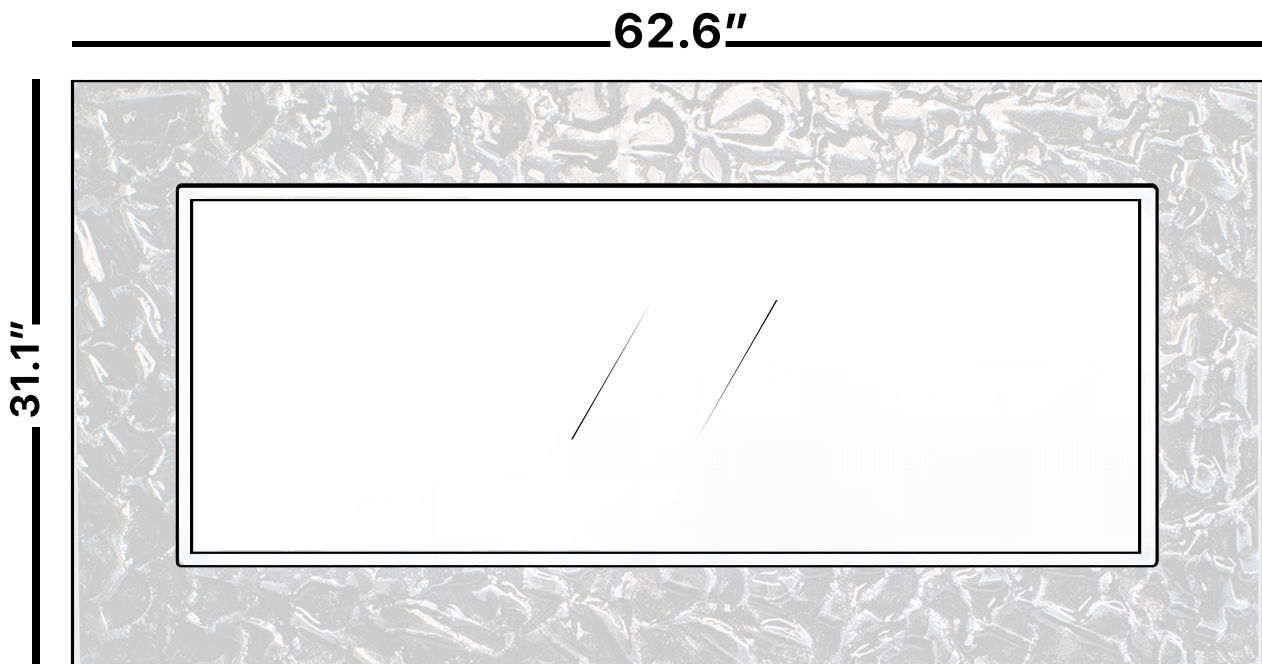

ARTISTIC

Model: Artistic Double

Category: Mirror

Material: Crystal

Dimensions: 62.6"(L) x 31.1"(H)

Description: Luxury LED lighted crystal bathroom mirror in black and silver finish

*Numbers are in inches

SCHEDA MONTAGGIO ASSEMBLY INSTRUCTIONS

Wall Hanger

X2

Wall Anchor

X2

Head Screw

X2

**1. Mount the wall-hangers on the wall,
the mirror can be horizontal or vertical hanging.**

2. Wiring and power connection.