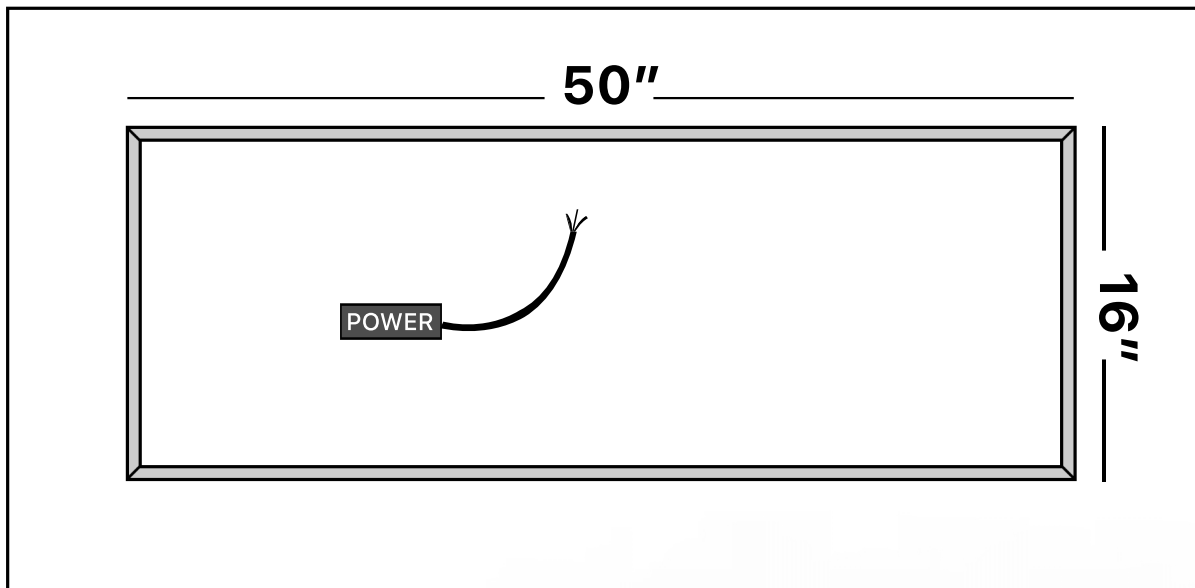

ARTISTIC

Model: Artistic Double

Category: Mirror

Material: Crystal

Dimensions: 62.6"(L) x 31.1"(H)

Description: Luxury LED lighted crystal bathroom mirror in white and gold finish

*Numbers are in inches

SCHEDA MONTAGGIO ASSEMBLY INSTRUCTIONS

Wall Hanger

X2

Wall Anchor

X2

Head Screw

X2

**1. Mount the wall-hangers on the wall,
the mirror can be horizontal or vertical hanging.**

2. Wiring and power connection.