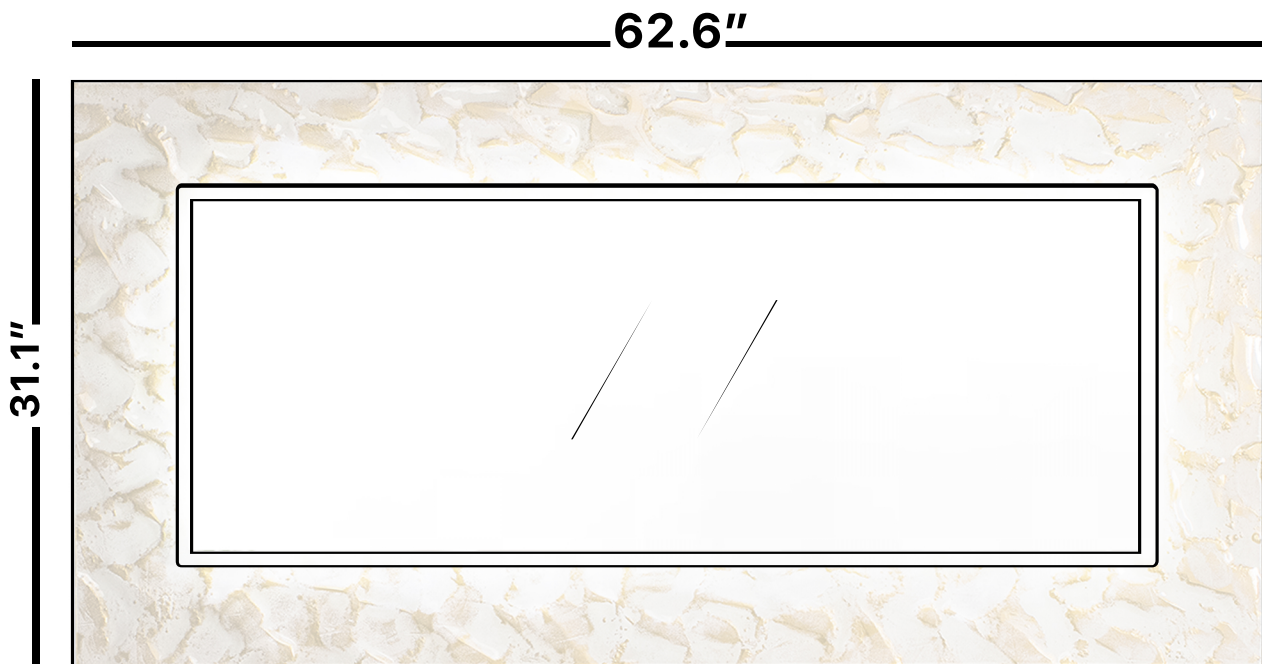

ARTISTIC

Model: Artistic Double

Category: Mirror

Material: Crystal

Dimensions: 62.6"(L) x 31.1"(H)

Description: Luxury LED lighted crystal bathroom mirror in white and gold finish

*Numbers are in inches

SCHEDA MONTAGGIO ASSEMBLY INSTRUCTIONS

Wall Hanger

X2

Wall Anchor

X2

Head Screw

X2

**1. Mount the wall-hangers on the wall,
the mirror can be horizontal or vertical hanging.**

2. Wiring and power connection.

3. Hang the mirror on the wall-hangers.