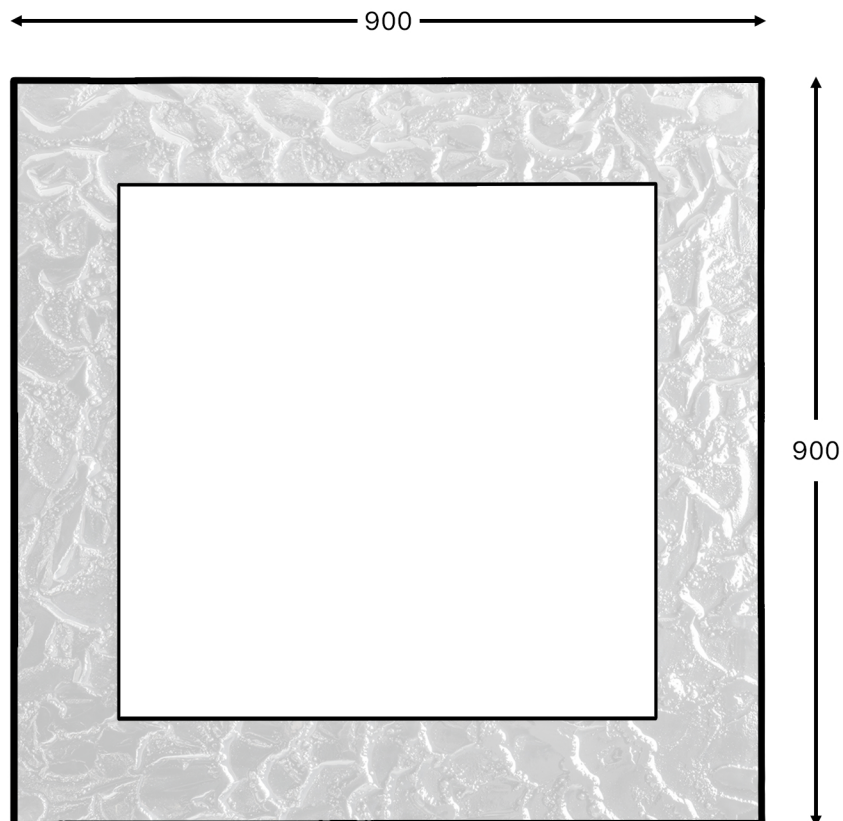

ARTIDE

Category: Mirror

Material: Murano Glass

Dimensions: 35.4" (L) x 35.4" (W)

Colors:

Mirror

Technical Data

*Numbers are in millimeters