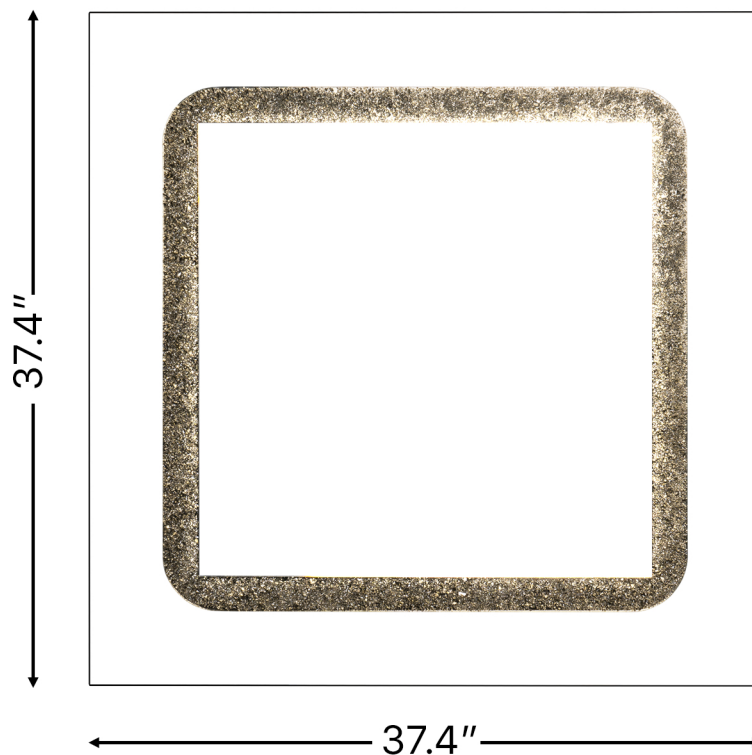

CRISTALLO

Category: Mirror

Material: Murano Glass

Dimensions: 37.4"(L) x 37.4"(W)

Colors:

Bronze

Ice

Technical Data

*Numbers are in inches