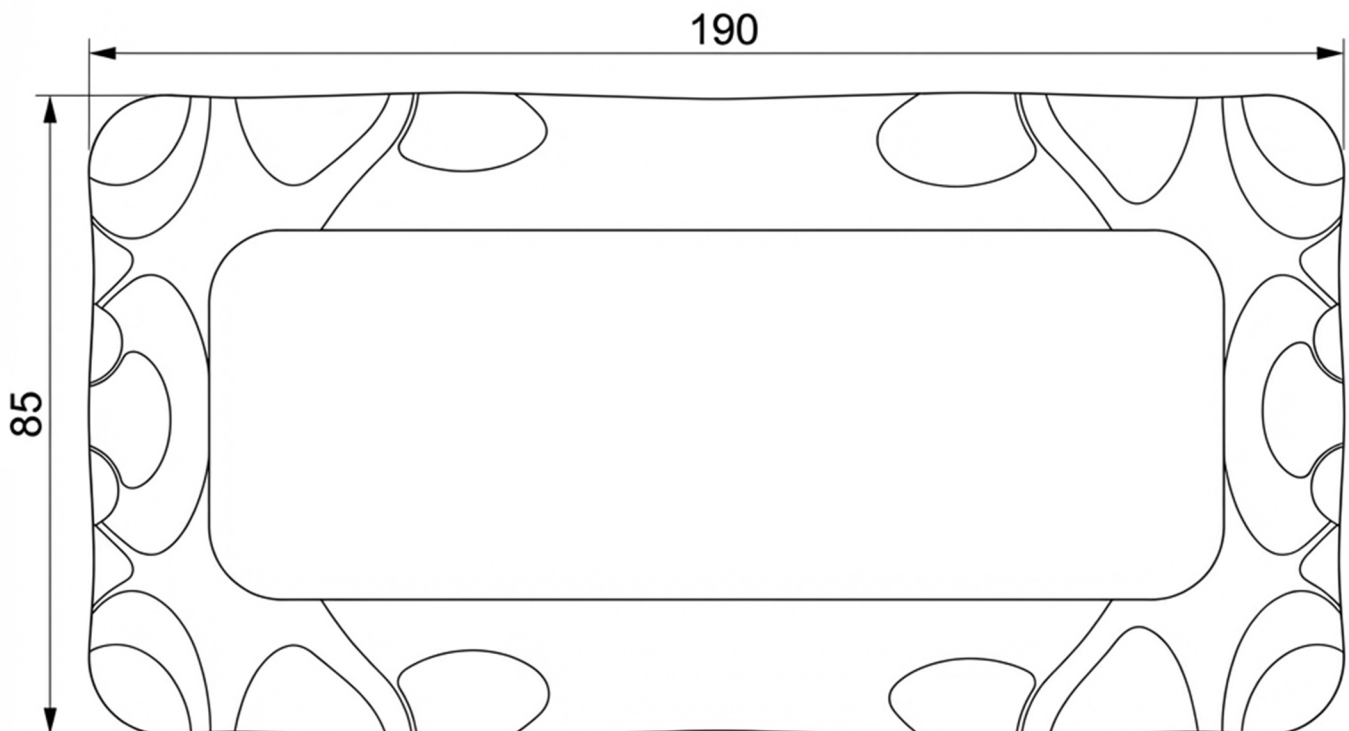

DORIAN

Category: Mirror

Material: Glass

Dimensions: 74.8"(L) x 33.4"(W)

Technical Data

*Numbers are in centimeters