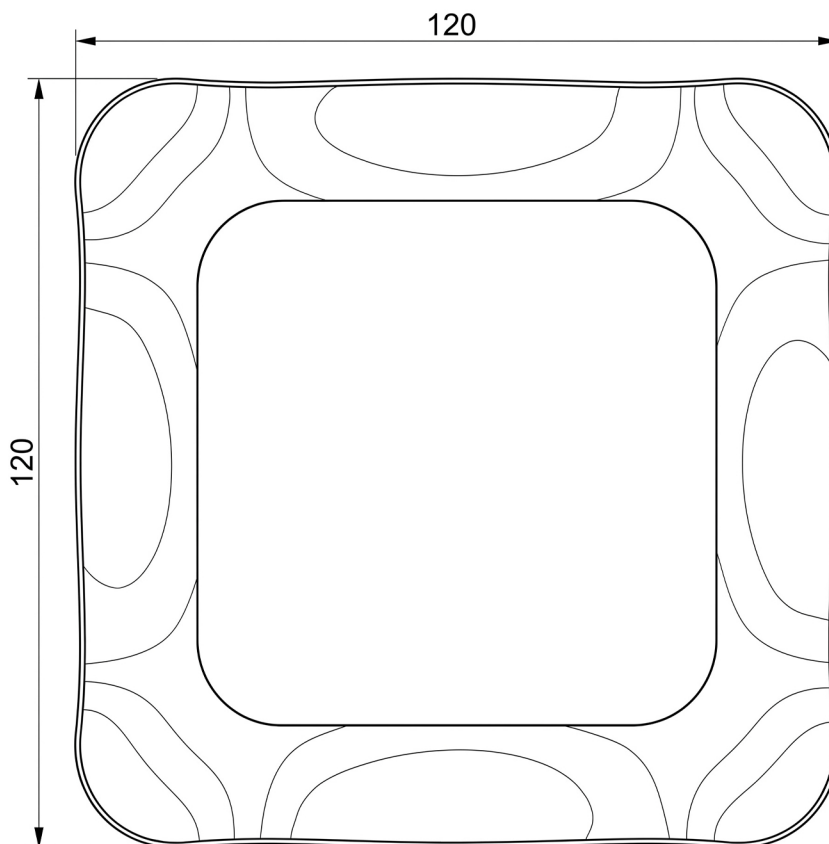

# DORIAN

**Category:** Mirror

**Material:** Glass

**Dimensions:** 47.2"(L) x 47.2"(W)

## Technical Data

\*Numbers are in centimeters