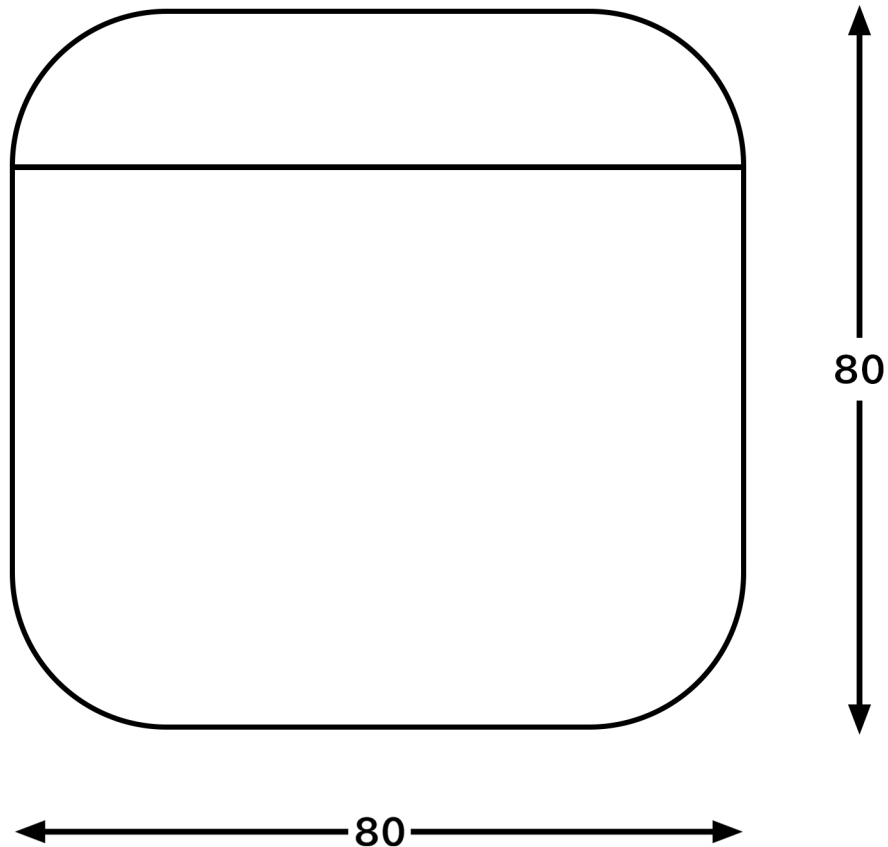

L002

Category: Mirror

Material: Glass

Dimensions: 31.5"(L) x 31.5"(W)

Technical Data

*Numbers are in centimeters