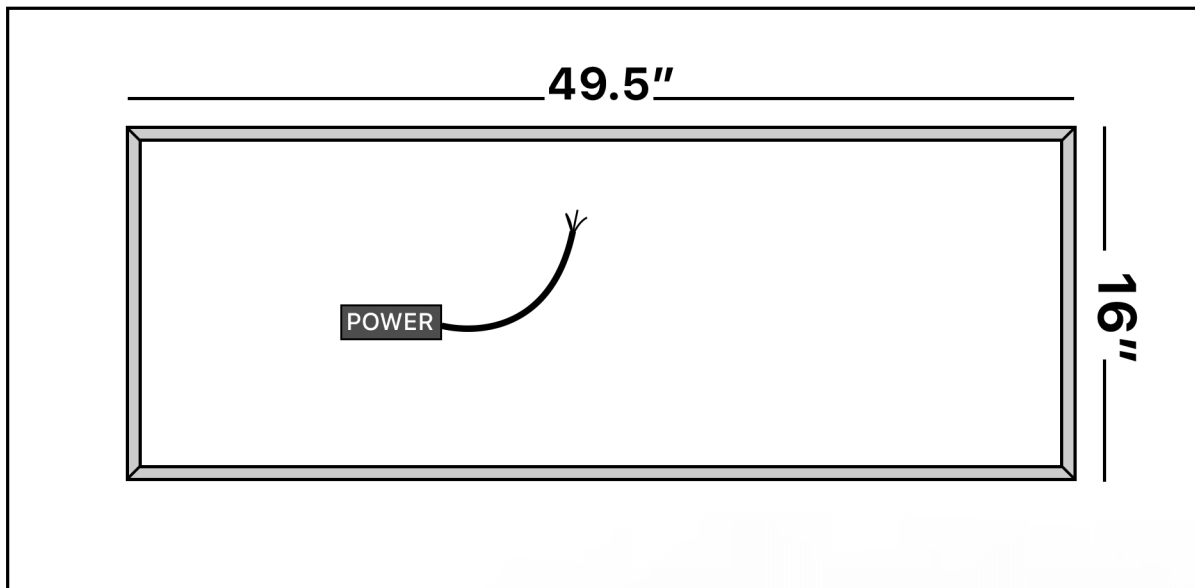

## LUCENT

Model: Lucent Double

Category: Mirror

Material: Crystal

Dimensions: 66.1"(L) x 28.7"(H)

Description: Luxury LED lighted crystal bathroom mirror in silver finish

\*Numbers are in inches

## SCHEDA MONTAGGIO ASSEMBLY INSTRUCTIONS

Wall Hanger

**X2**

Wall Anchor

**X2**

Head Screw

**X2**

**1. Mount the wall-hangers on the wall,  
the mirror can be horizontal or vertical hanging.**