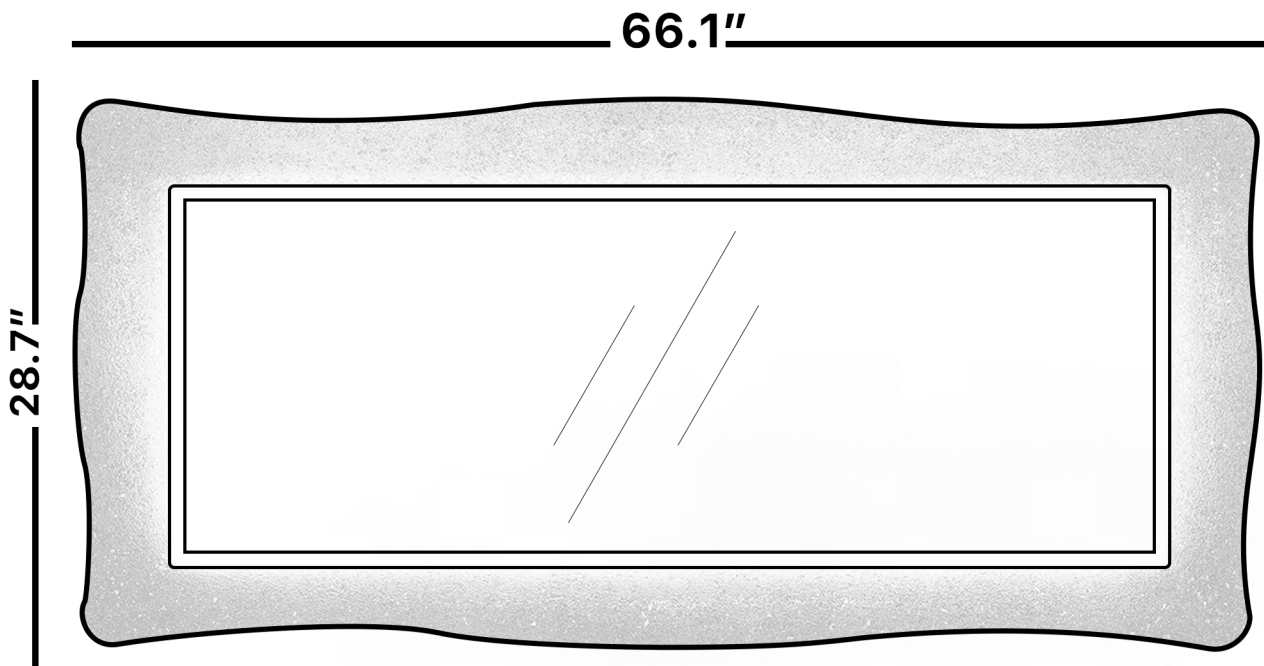

## LUCENT

Model: Lucent Double

Category: Mirror

Material: Crystal

Dimensions: 66.1"(L) x 28.7"(H)

Description: Luxury LED lighted crystal bathroom mirror in silver finish

\*Numbers are in inches

## SCHEDA MONTAGGIO ASSEMBLY INSTRUCTIONS

Wall Hanger

**X2**

Wall Anchor

**X2**

Head Screw

**X2**

**1. Mount the wall-hangers on the wall,  
the mirror can be horizontal or vertical hanging.**